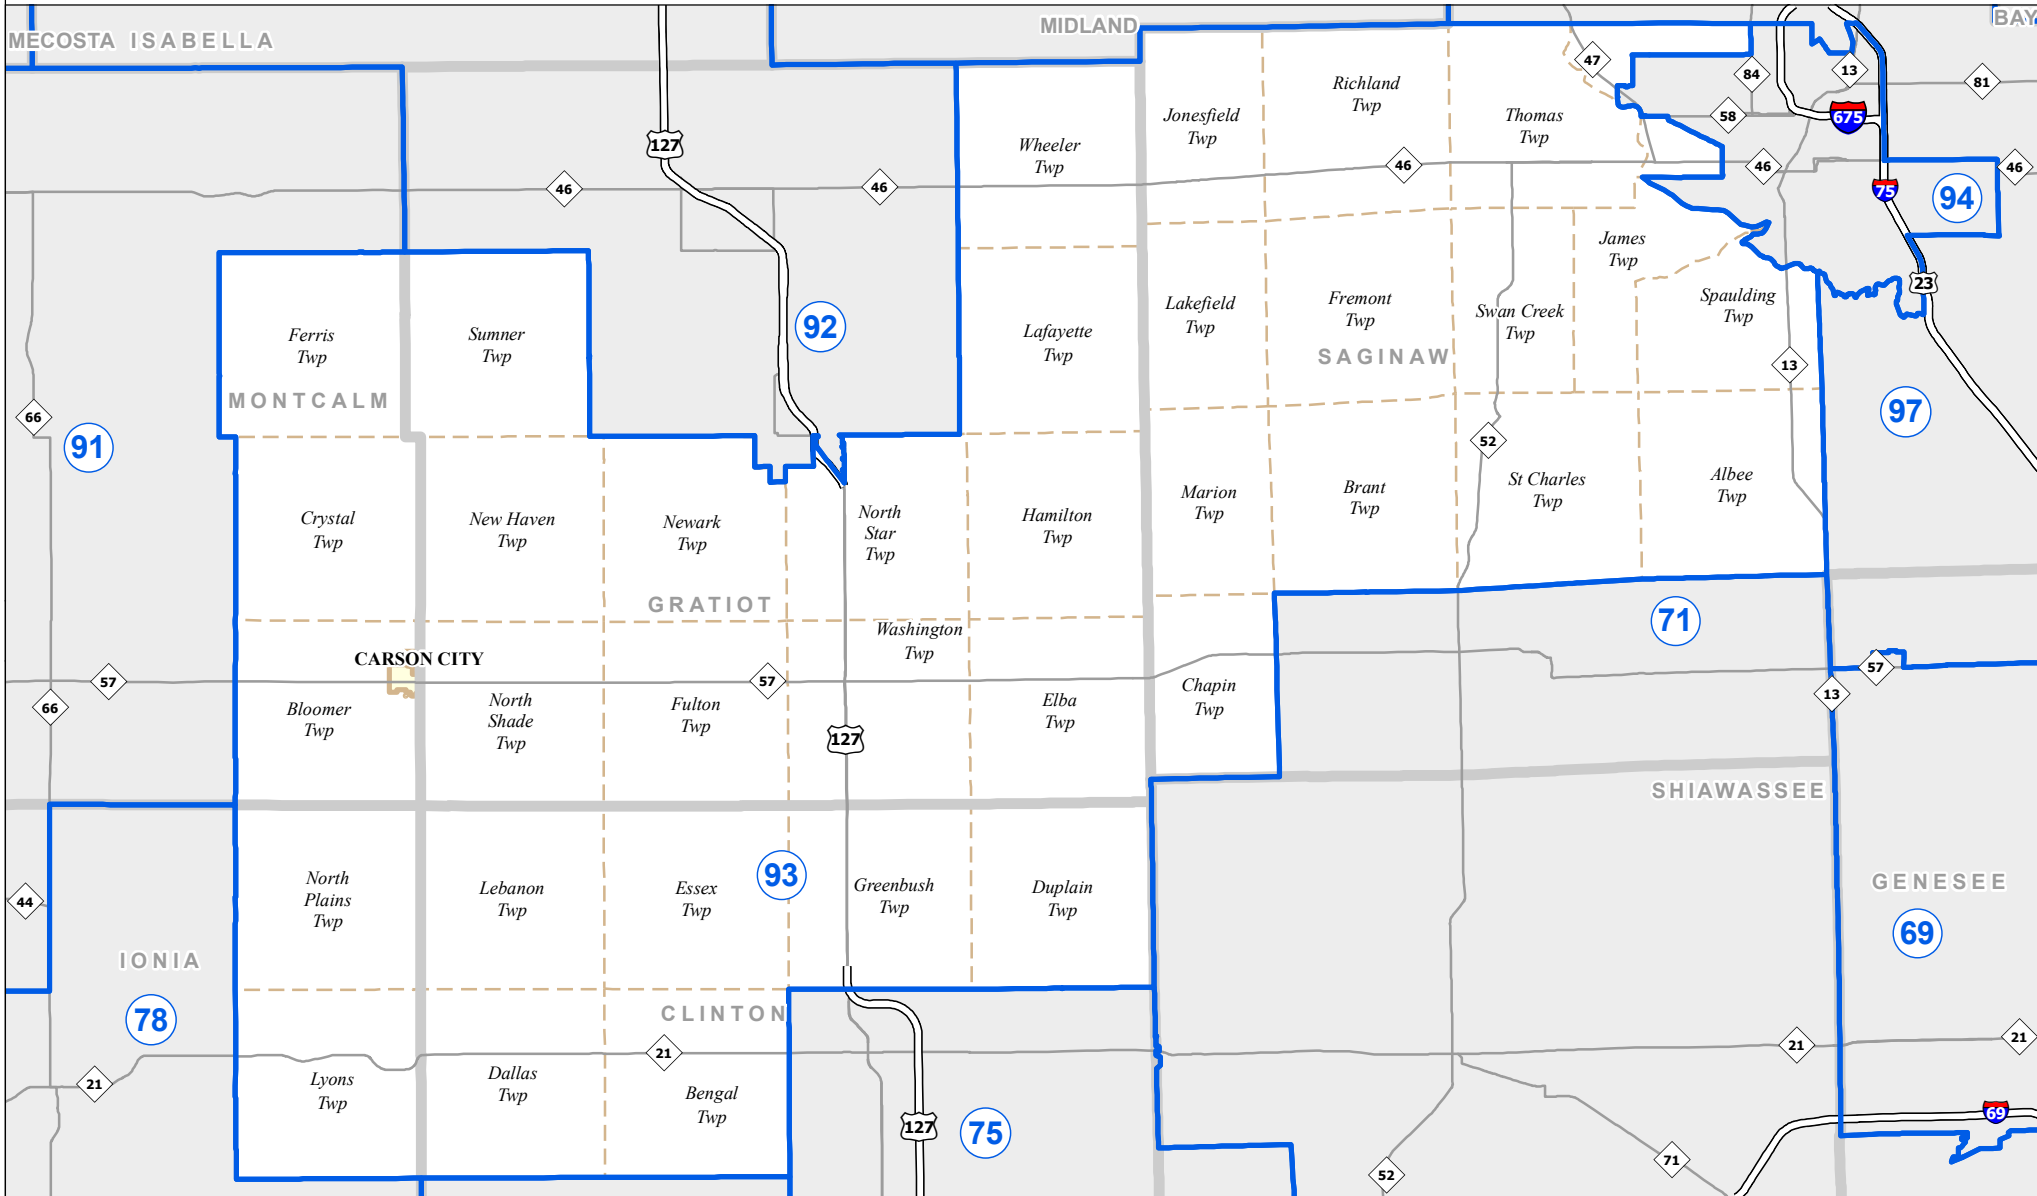

# MICHIGAN STATE HOUSE DISTRICT 93

## 2021 Apportionment Plan

0 2.5 5 Miles

Source:  
 Base Map - Michigan Geographic Framework v17a, v20  
 House District Boundaries - 2021 Apportionment Plan as adopted by the  
 Michigan Independent Citizens Redistricting Commission on 12/29/2021  
 pursuant to its authority and duty in Article IV, Section 6 of the Michigan  
 Constitution of 1963

Legend					
	House District		County		Freeway
	City		Township		Highway

## **District 93**

Clinton County (part)

Bengal Township

Dallas Township

Duplain Township

Essex Township

Greenbush Township

Lebanon Township