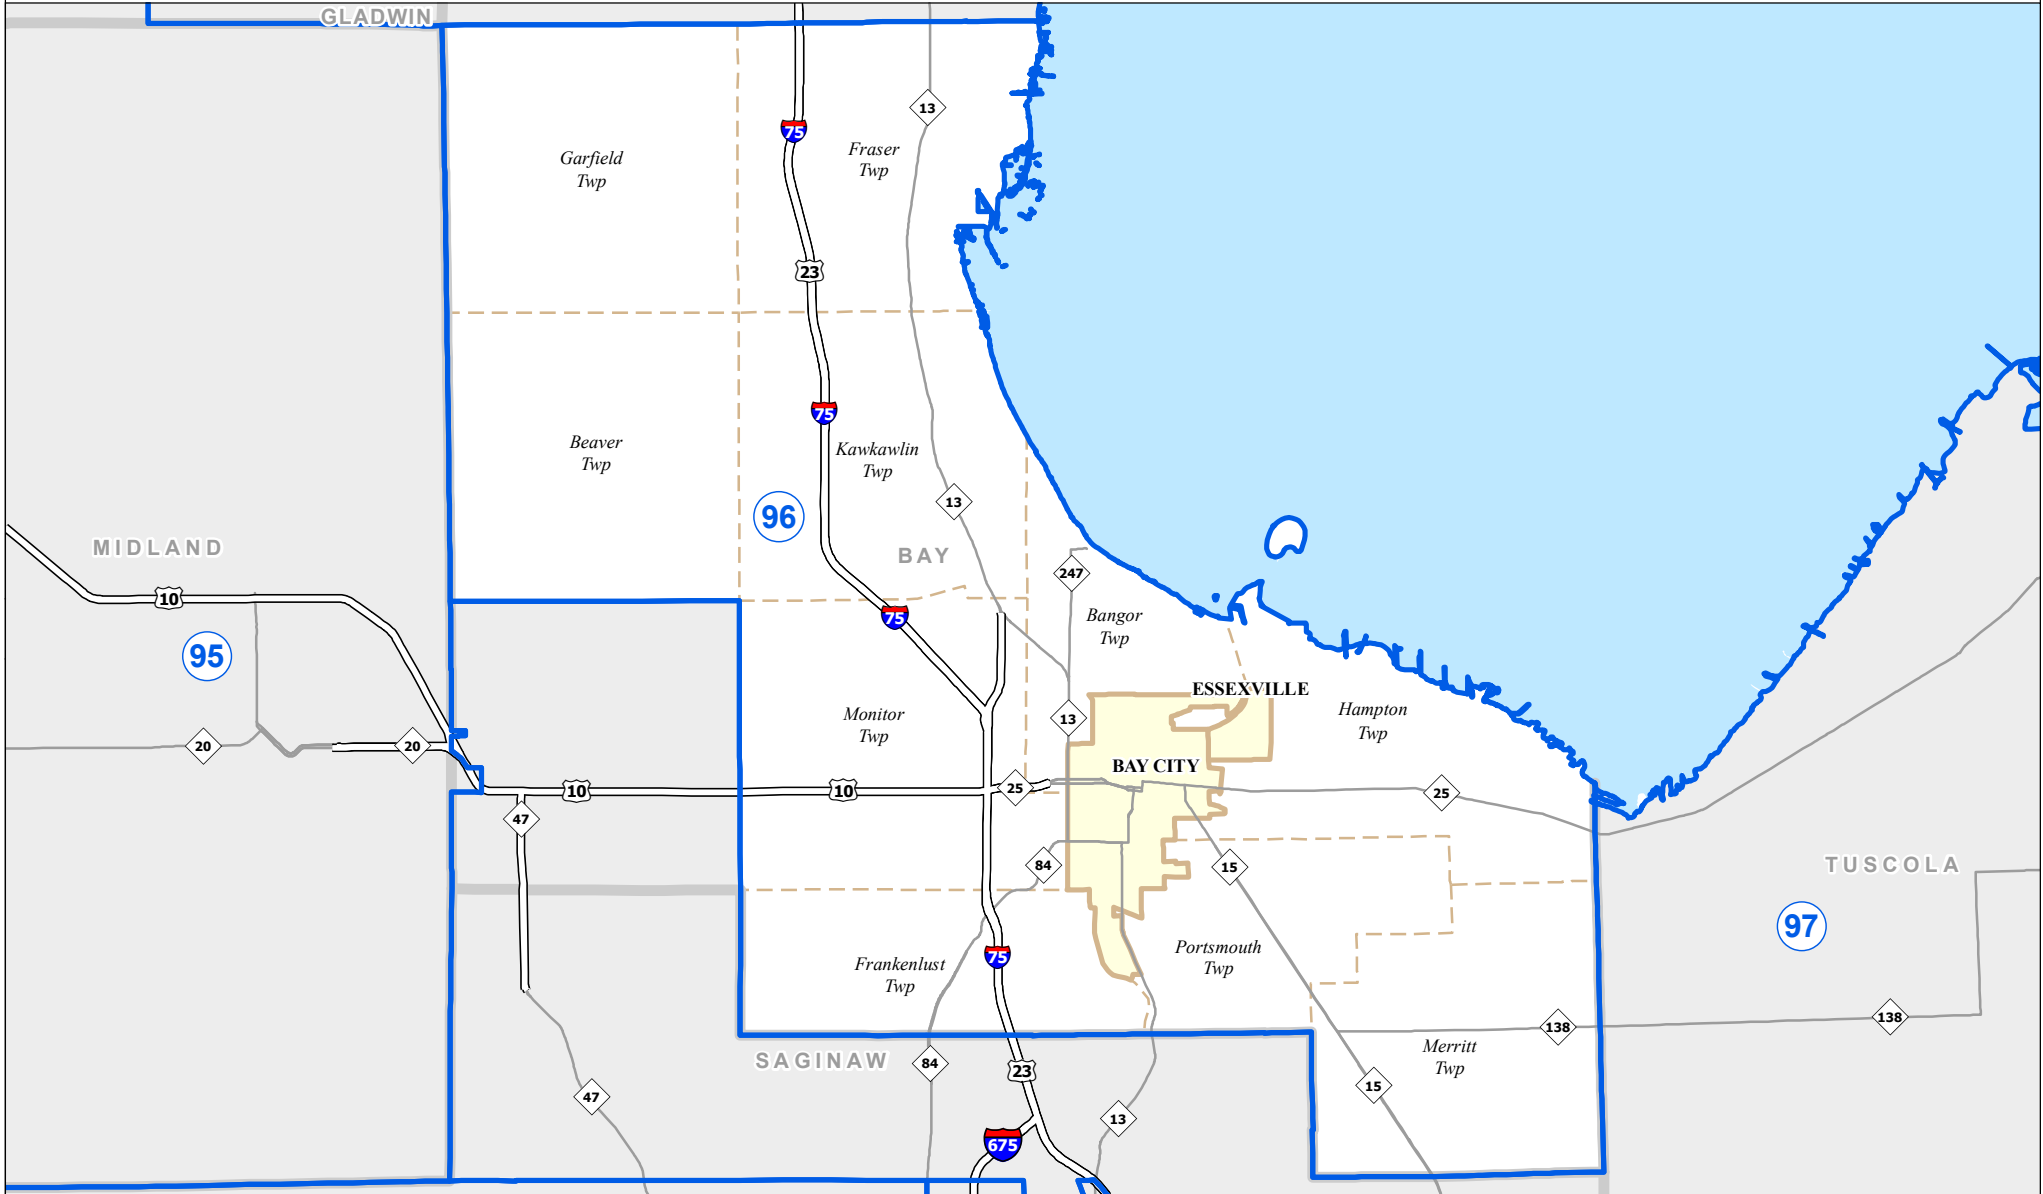

MICHIGAN STATE HOUSE DISTRICT 96 2021 Apportionment Plan

0 2.5 5 Miles

Source:
Base Map - Michigan Geographic Framework v17a, v20
House District Boundaries - 2021 Apportionment Plan as adopted by the
Michigan Independent Citizens Redistricting Commission on 12/29/2021
pursuant to its authority and duty in Article IV, Section 6 of the Michigan
Constitution of 1963

Legend					
	House District		County		Freeway
	City		Township		Highway

Michigan House of Representatives

District 96

Bay County (part)

Bangor Township

Bay City city

Beaver Township

Essexville city

Frankenlust Township

Fraser Township

Garfield Township

Hampton Township

Kawkawlin Township

Merritt Township

Monitor Township

Portsmouth Township