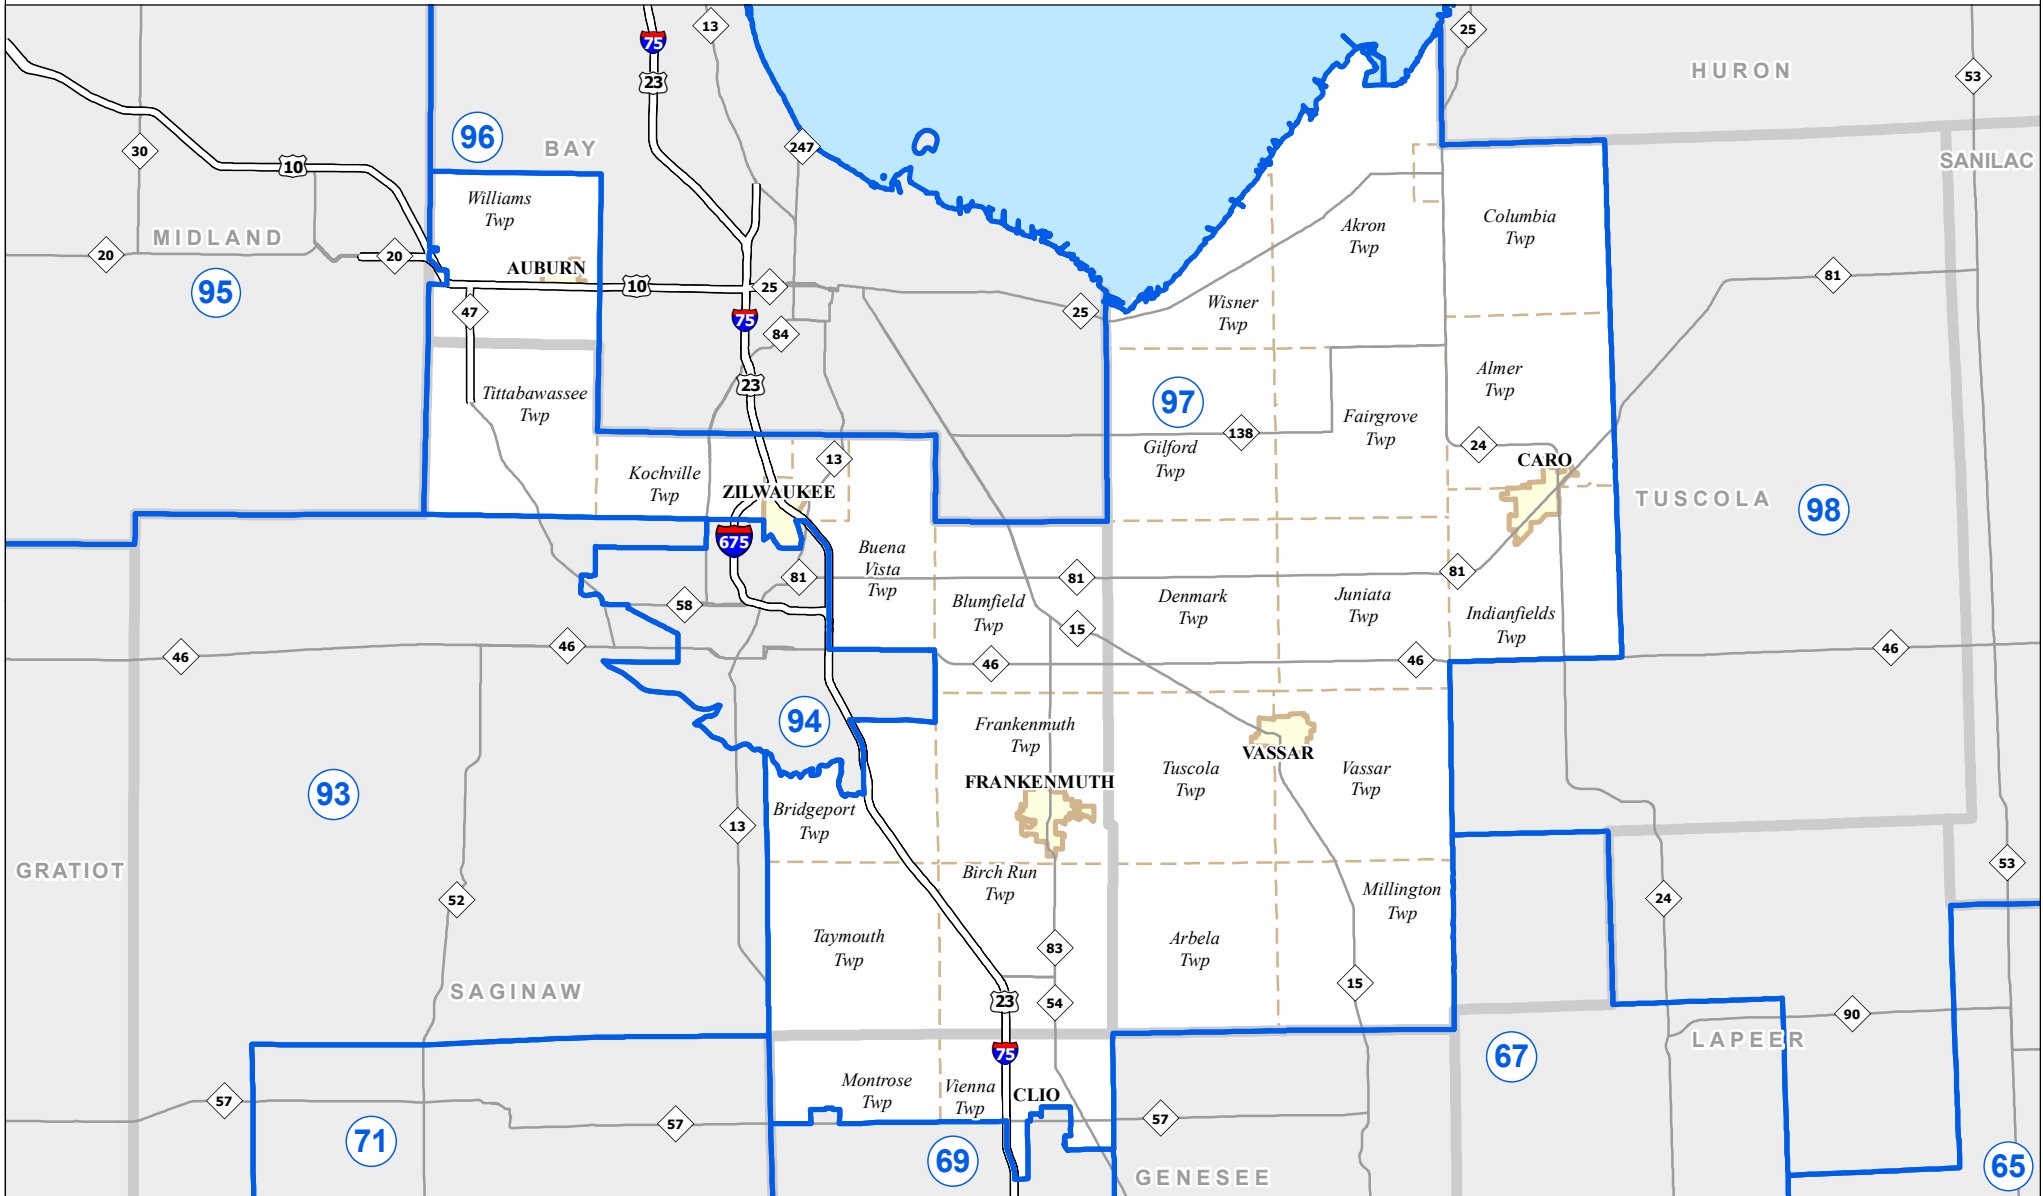

MICHIGAN STATE HOUSE DISTRICT 97

2021 Apportionment Plan

Source:
 Base Map - Michigan Geographic Framework v17a, v20
 House District Boundaries - 2021 Apportionment Plan as adopted by the
 Michigan Independent Citizens Redistricting Commission on 12/29/2021
 pursuant to its authority and duty in Article IV, Section 6 of the Michigan
 Constitution of 1963

Legend					
	House District		County		Freeway
	City		Township		Highway

Michigan House of Representatives

District 97

Bay County (part)

Auburn city

Williams Township

Genesee County (part)

Montrose Township (part)

Vienna Township (part)

Saginaw County (part)

Birch Run Township

Blumfield Township

Bridgeport Township (part)

Buena Vista Charter Township

(part)

Frankenmuth city

Almer Township

Arbela Township

Caro city

Columbia Township

Denmark Township

Fairgrove Township

Gilford Township

Indianfields Township