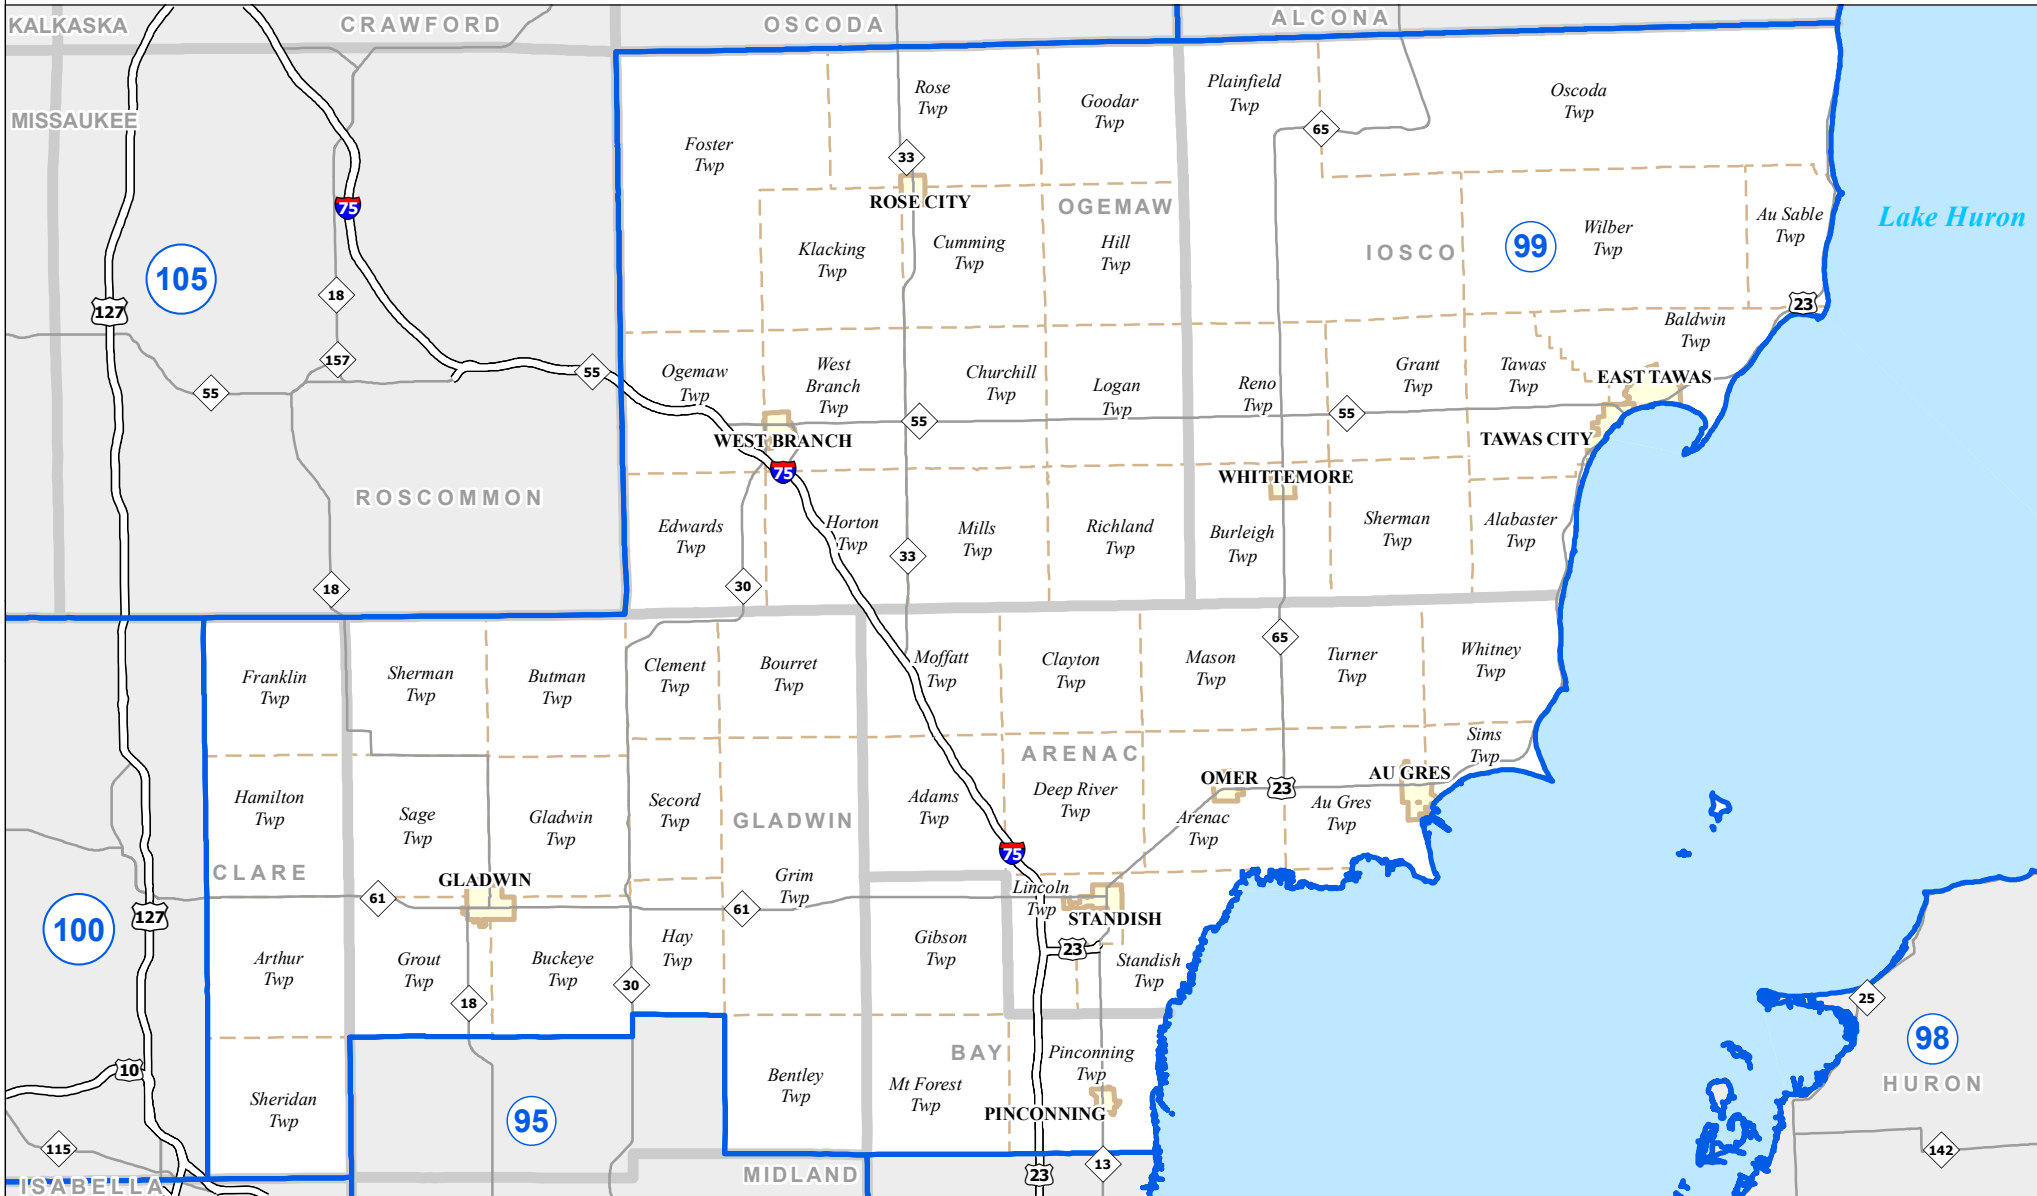

MICHIGAN STATE HOUSE DISTRICT 99

2021 Apportionment Plan

0 2.5 5 Miles

Source:
Base Map - Michigan Geographic Framework v17a, v20
House District Boundaries - 2021 Apportionment Plan as adopted by the
Michigan Independent Citizens Redistricting Commission on 12/29/2021
pursuant to its authority and duty in Article IV, Section 6 of the Michigan
Constitution of 1963

Legend

	House District		County		Freeway
	City		Township		Highway

Michigan House of Representatives

District 99

Arenac County

Bay County (part)

 Gibson Township

 Mount Forest Township

 Pinconning city

 Pinconning Township

Clare County (part)

 Arthur Township

 Franklin Township

 Hamilton Township

 Sheridan Township

Gladwin County (part)

 Grout Township

 Hay Township

 Sage Township

 Secord Township

 Sherman Township

Iosco County

Ogemaw County

2021 Apportionment Plan as adopted by the Michigan Independent Citizens Redistricting Commission on 12/28/2021 pursuant to its authority and duty in Article IV, Section 6 of the Michigan Constitution of 1963.