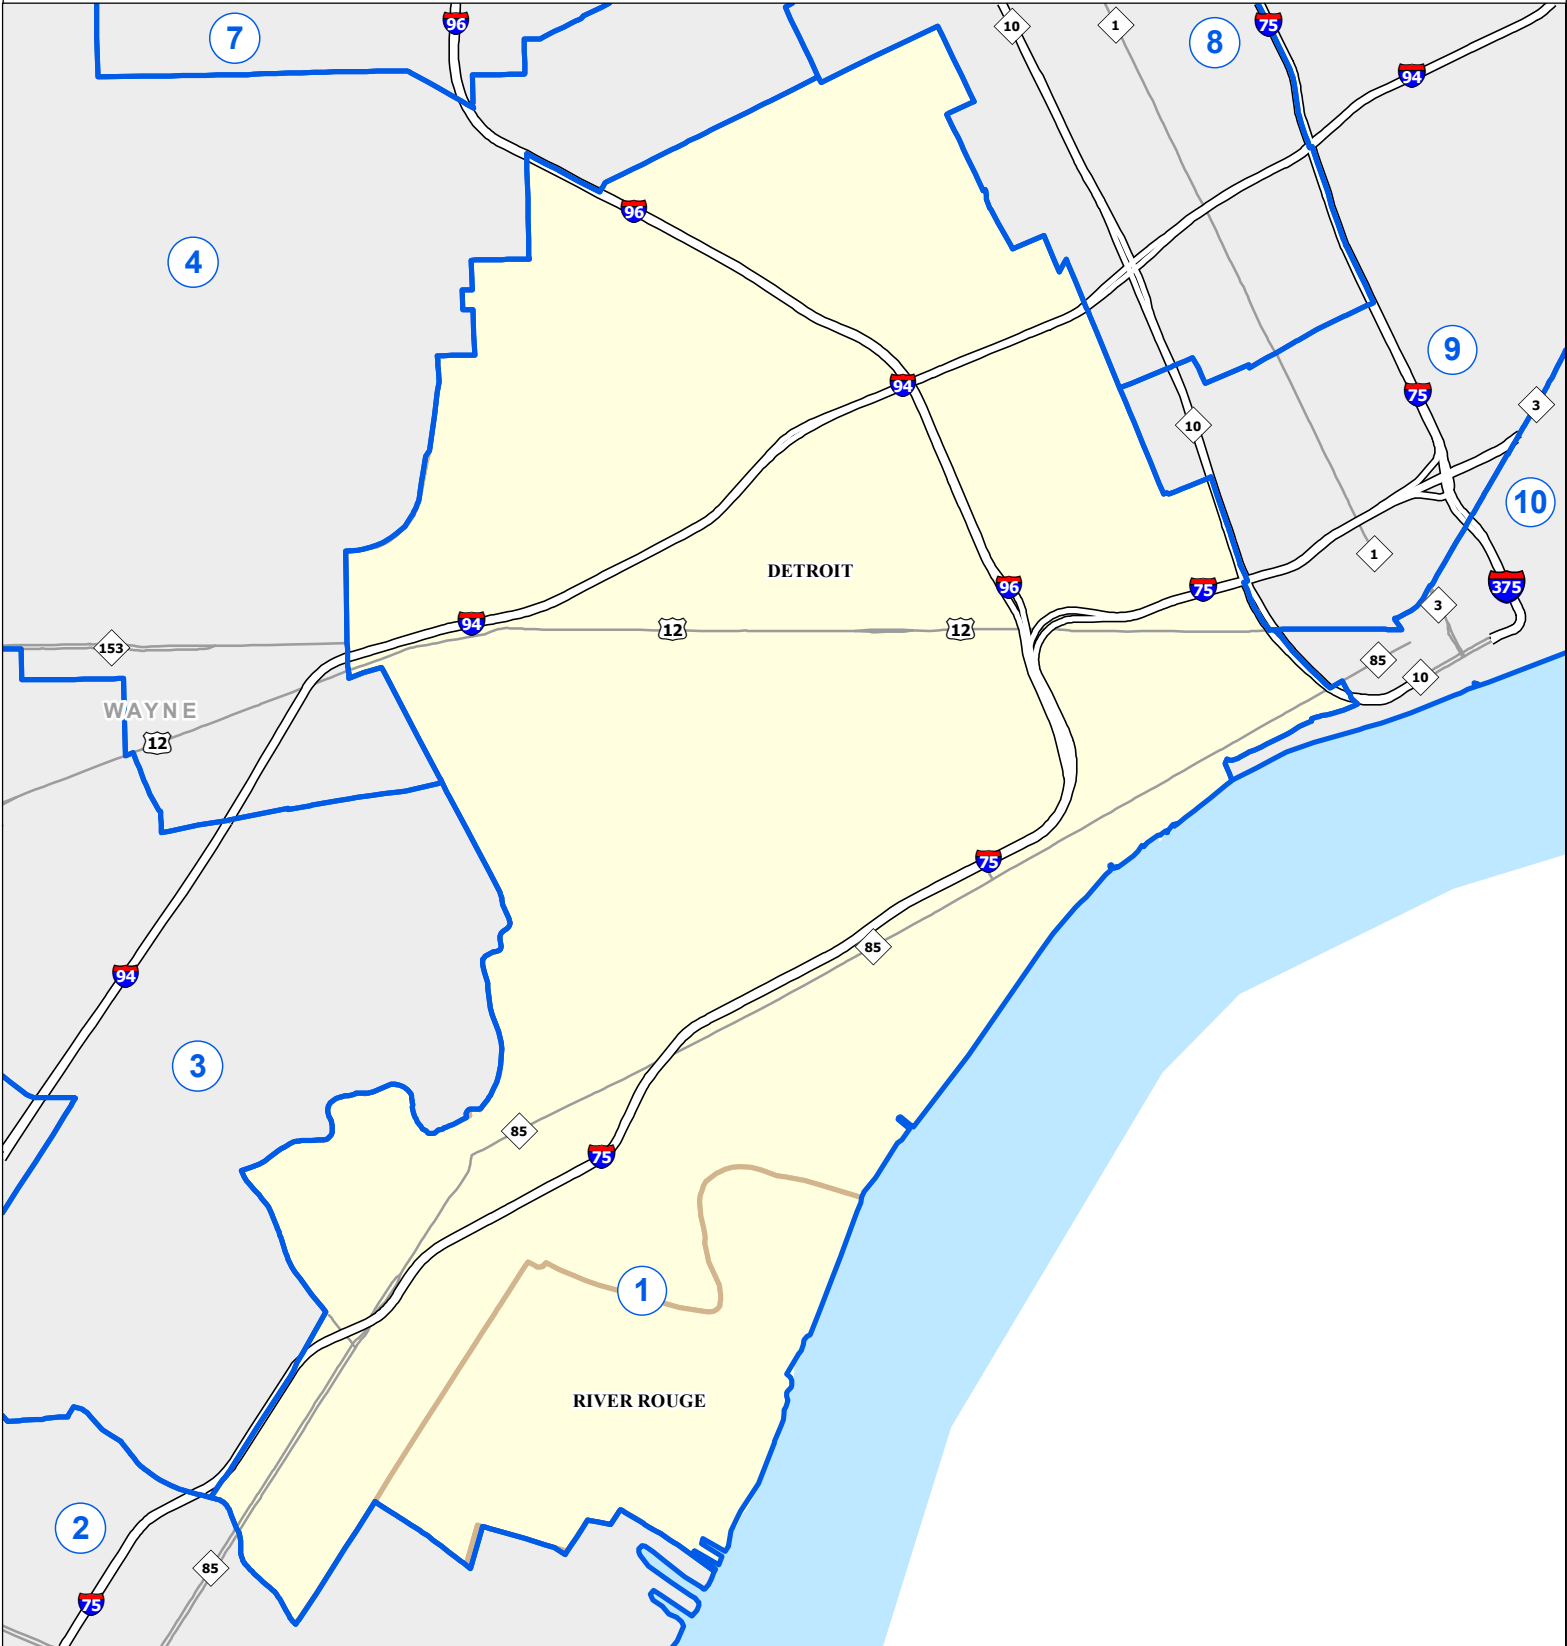

MICHIGAN STATE HOUSE DISTRICT 1

2021 Apportionment Plan

Source:
 Base Map - Michigan Geographic Framework v17a, v20
 House District Boundaries - 2021 Apportionment Plan as adopted by the
 Michigan Independent Citizens Redistricting Commission on 12/28/2021
 pursuant to its authority and duty in Article IV, Section 6 of the Michigan
 Constitution of 1963

Legend					
	House District		County		Freeway
	City		Township		Highway

Michigan House of Representatives

District 1

Wayne County (part)
Detroit city (part)
River Rouge city

2021 Apportionment Plan as adopted by the Michigan Independent Citizens Redistricting Commission on 12/28/2021 pursuant to its authority and duty in Article IV, Section 6 of the Michigan Constitution of 1963.