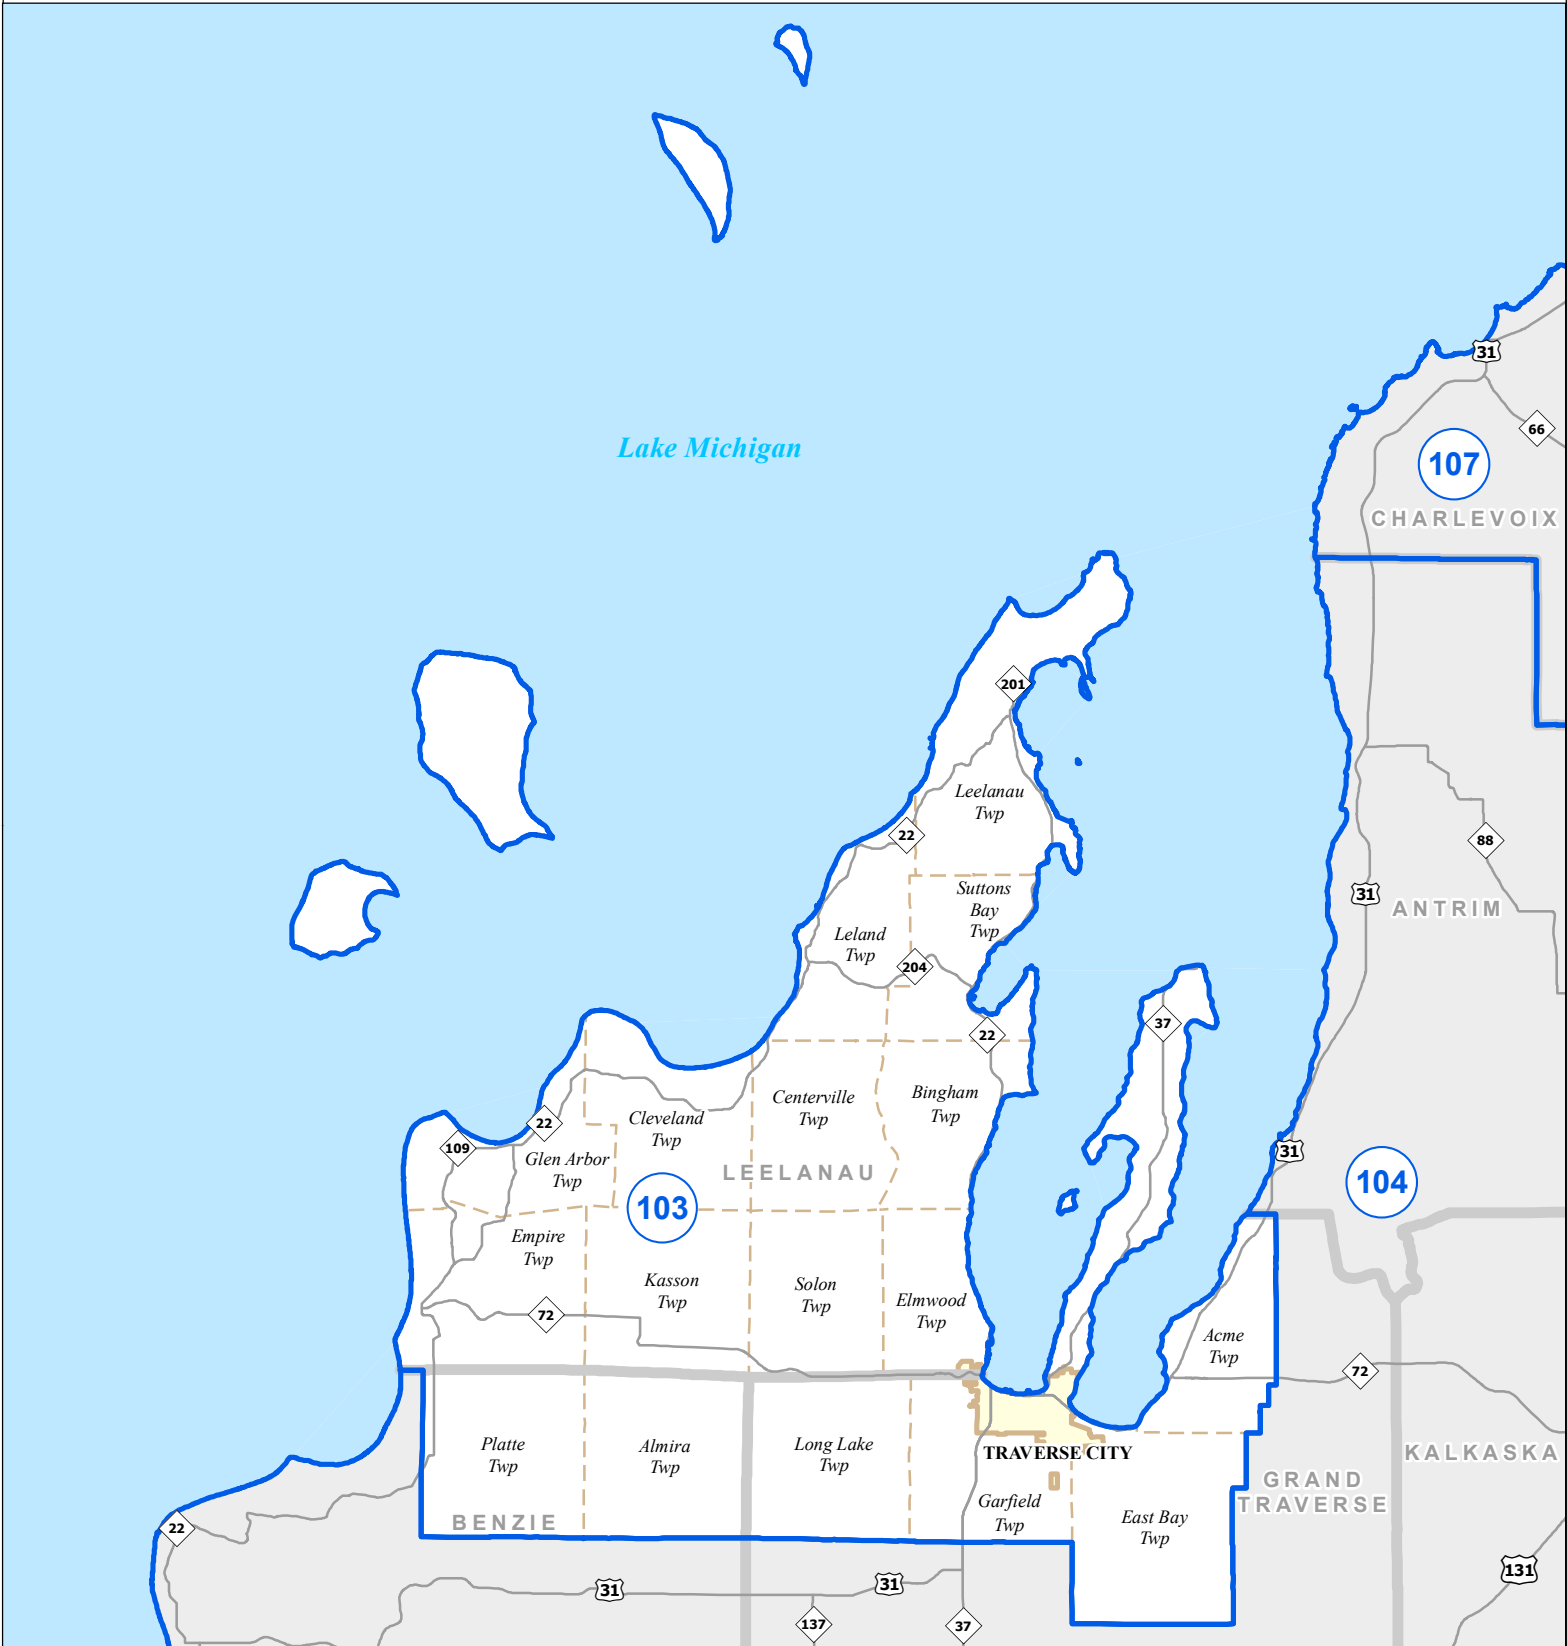

# MICHIGAN STATE HOUSE DISTRICT 103

## 2021 Apportionment Plan

Source:  
 Base Map - Michigan Geographic Framework v17a, v20  
 House District Boundaries - 2021 Apportionment Plan as adopted by the  
 Michigan Independent Citizens Redistricting Commission on 12/28/2021  
 pursuant to its authority and duty in Article IV, Section 6 of the Michigan  
 Constitution of 1963

Legend					
	House District		County		Freeway
	City		Township		Highway

Long Lake Township

Peninsula Township

Traverse City city (part)

Leelanau County

2021 Apportionment Plan as adopted by the Michigan Independent Citizens Redistricting Commission on 12/28/2021 pursuant to its authority and duty in Article IV, Section 6 of the Michigan Constitution of 1963.