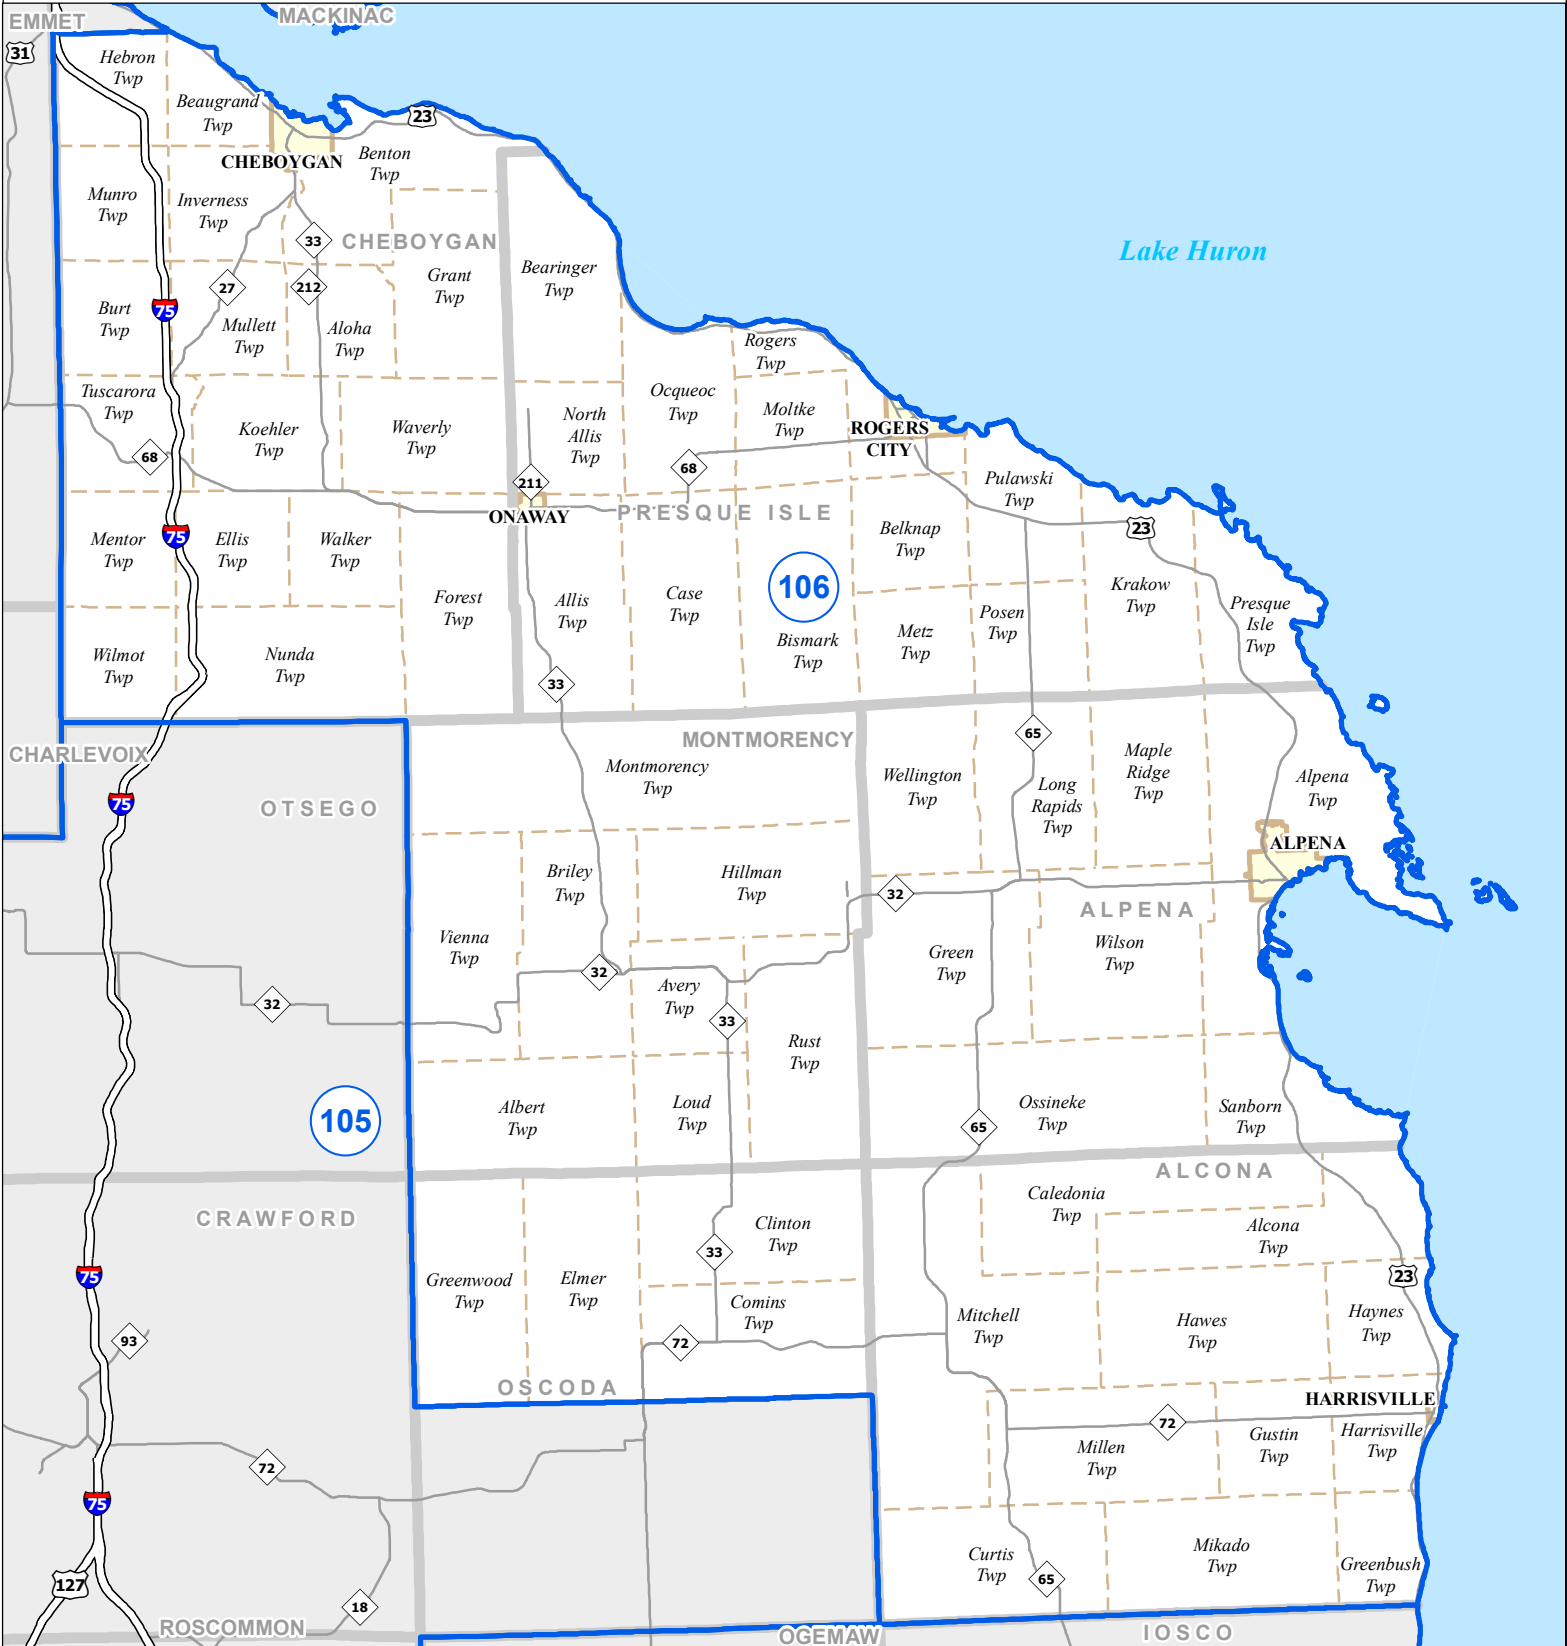

# MICHIGAN STATE HOUSE DISTRICT 106

## 2021 Apportionment Plan

Source:  
 Base Map - Michigan Geographic Framework v17a, v20  
 House District Boundaries - 2021 Apportionment Plan as adopted by the  
 Michigan Independent Citizens Redistricting Commission on 12/28/2021  
 pursuant to its authority and duty in Article IV, Section 6 of the Michigan  
 Constitution of 1963

Legend					
	House District		County		Freeway
	City		Township		Highway

## **District 106**

Alcona County  
Alpena County  
Cheboygan County (part)  
    Aloha Township  
    Beaugrand Township  
    Benton Township  
    Burt Township  
    Cheboygan city  
    Ellis Township  
    Forest Township  
    Grant Township  
    Hebron Township  
    Inverness Township  
    Koehler Township  
    Mentor Township  
    Mullett Township  
    Munro Township  
    Nunda Township  
    Tuscarora Township  
    Walker Township  
    Waverly Township  
    Wilmot Township  
Montmorency County  
Oscoda County (part)  
    Clinton Township  
    Comins Township  
    Elmer Township  
    Greenwood Township  
Presque Isle County