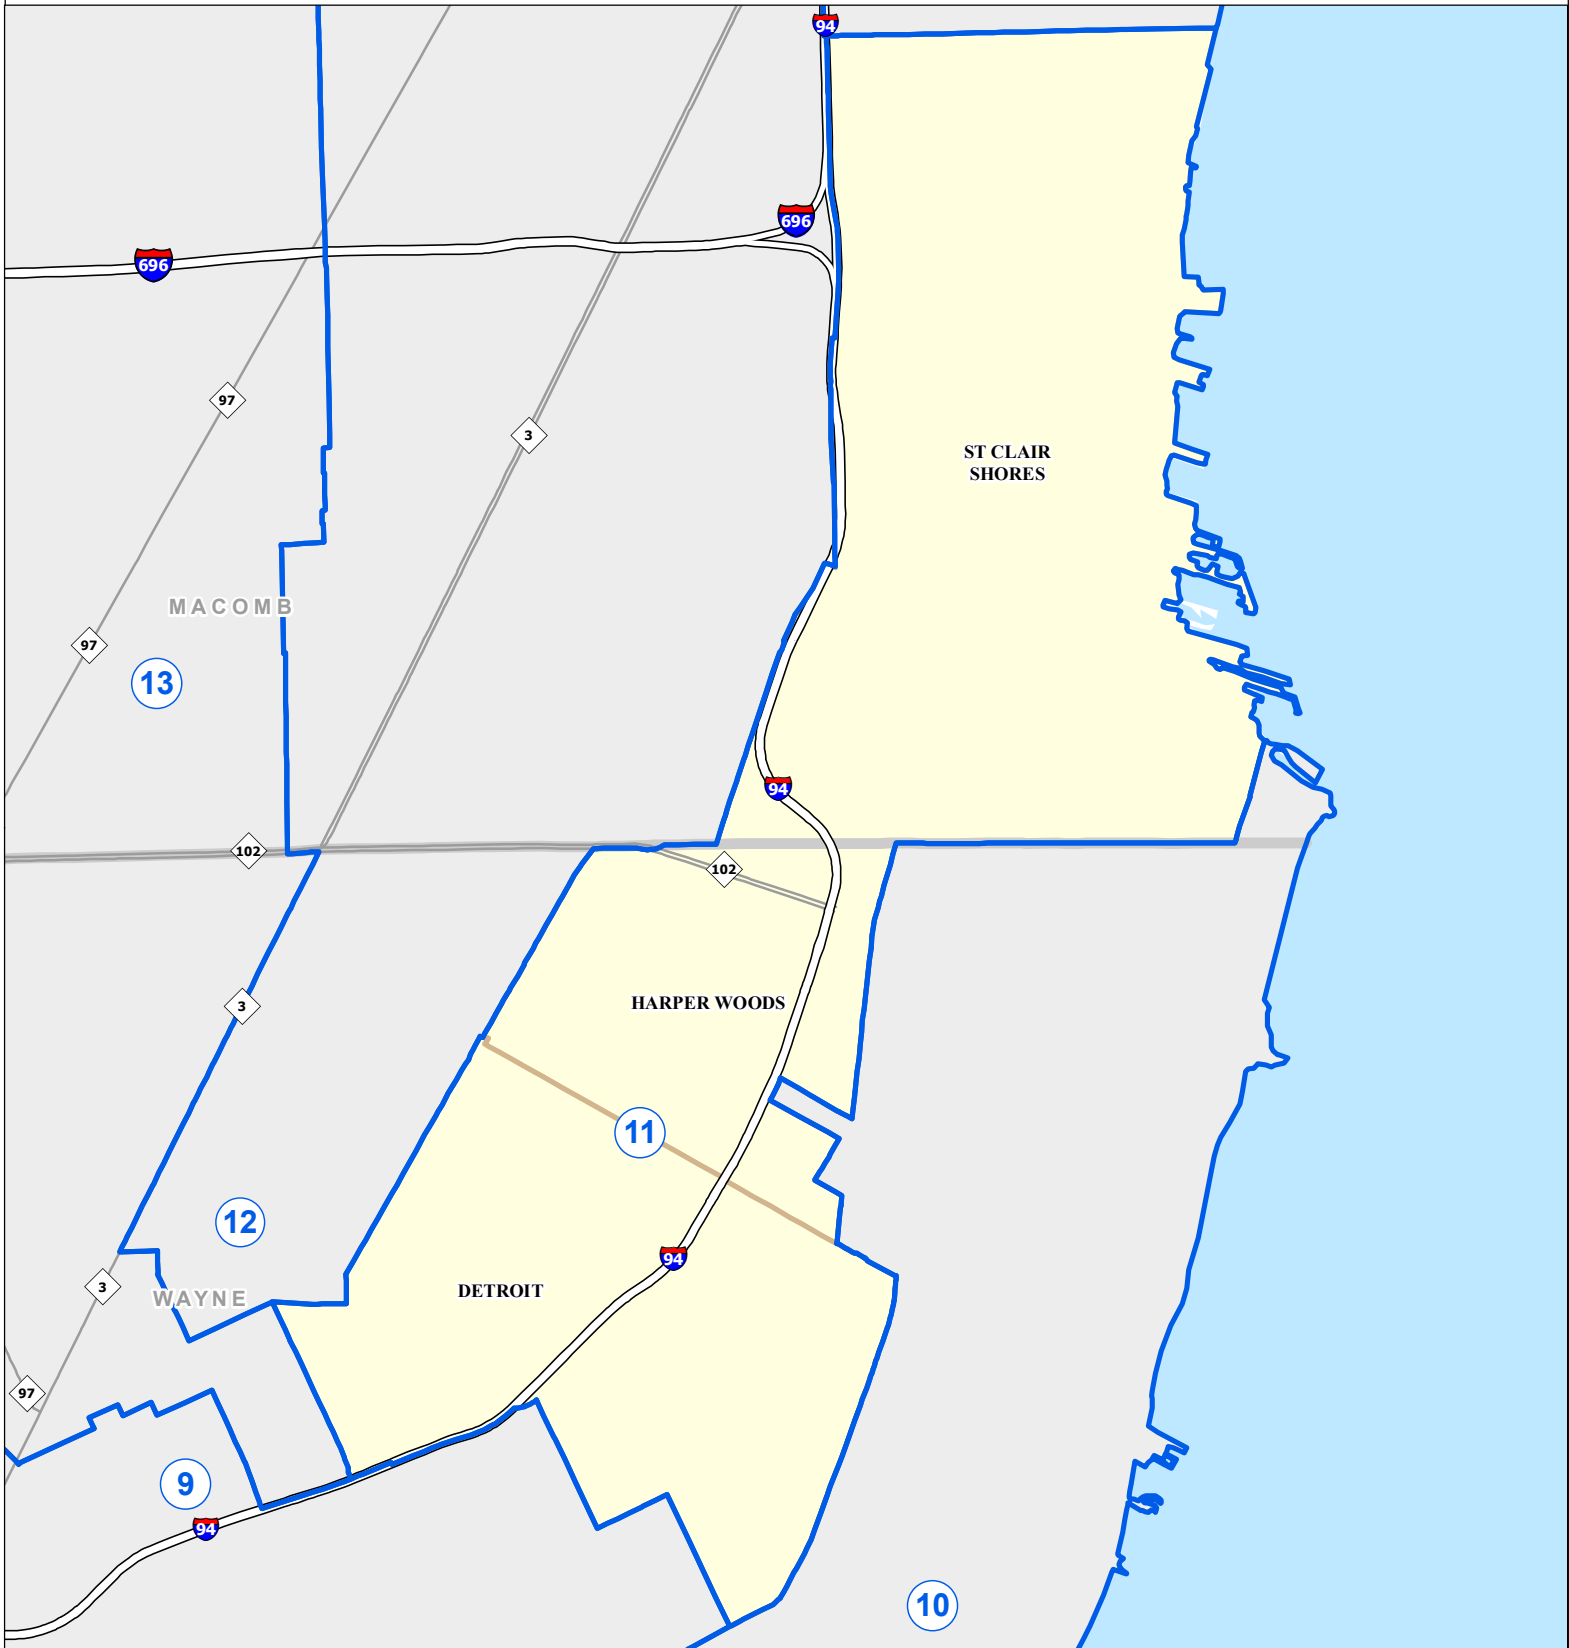

# MICHIGAN STATE HOUSE DISTRICT 11

## 2021 Apportionment Plan

Source:  
 Base Map - Michigan Geographic Framework v17a, v20  
 House District Boundaries - 2021 Apportionment Plan as adopted by the  
 Michigan Independent Citizens Redistricting Commission on 12/28/2021  
 pursuant to its authority and duty in Article IV, Section 6 of the Michigan  
 Constitution of 1963

Legend					
	House District		County		Freeway
	City		Township		Highway

## **District 11**

Macomb County (part)  
St Clair Shores city (part)  
Wayne County (part)  
Detroit city (part)  
Harper Woods city

2021 Apportionment Plan as adopted by the Michigan Independent Citizens Redistricting Commission on 12/28/2021 pursuant to its authority and duty in Article IV, Section 6 of the Michigan Constitution of 1963.