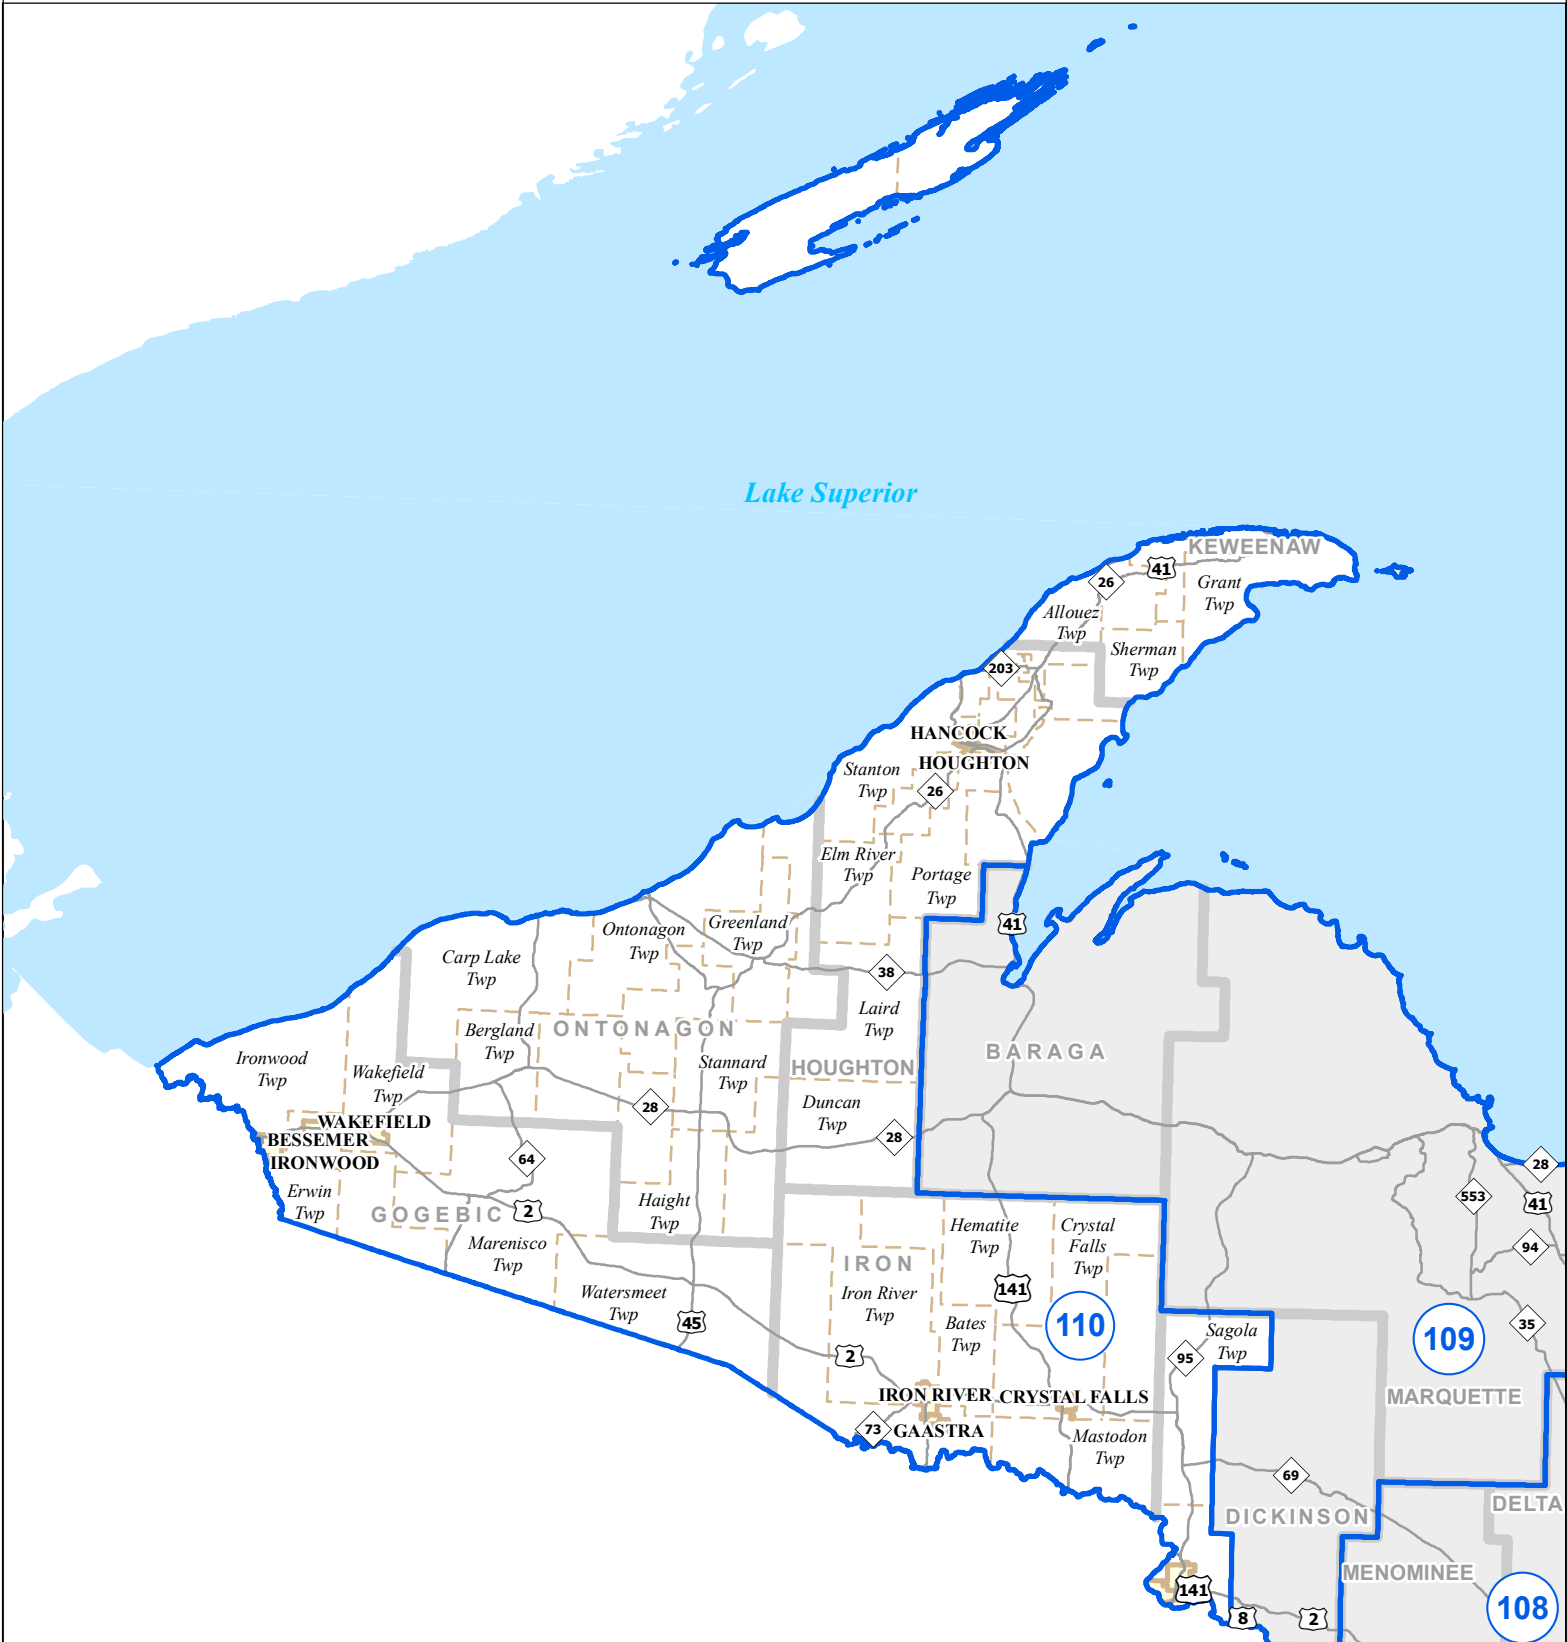

MICHIGAN STATE HOUSE DISTRICT 110

2021 Apportionment Plan

0 2.5 5
Miles

Source:
Base Map - Michigan Geographic Framework v17a, v20
House District Boundaries - 2021 Apportionment Plan as adopted by the
Michigan Independent Citizens Redistricting Commission on 12/28/2021
pursuant to its authority and duty in Article IV, Section 6 of the Michigan
Constitution of 1963

Legend					
	House District		County		Freeway
	City		Township		Highway

Michigan House of Representatives

District 110

Dickinson County (part)

Breitung Township

Iron Mountain city

Kingsford city

Sagola Township

Gogebic County

Houghton County

Iron County

Keweenaw County

Ontonagon County

2021 Apportionment Plan as adopted by the Michigan Independent Citizens Redistricting Commission on 12/28/2021 pursuant to its authority and duty in Article IV, Section 6 of the Michigan Constitution of 1963.