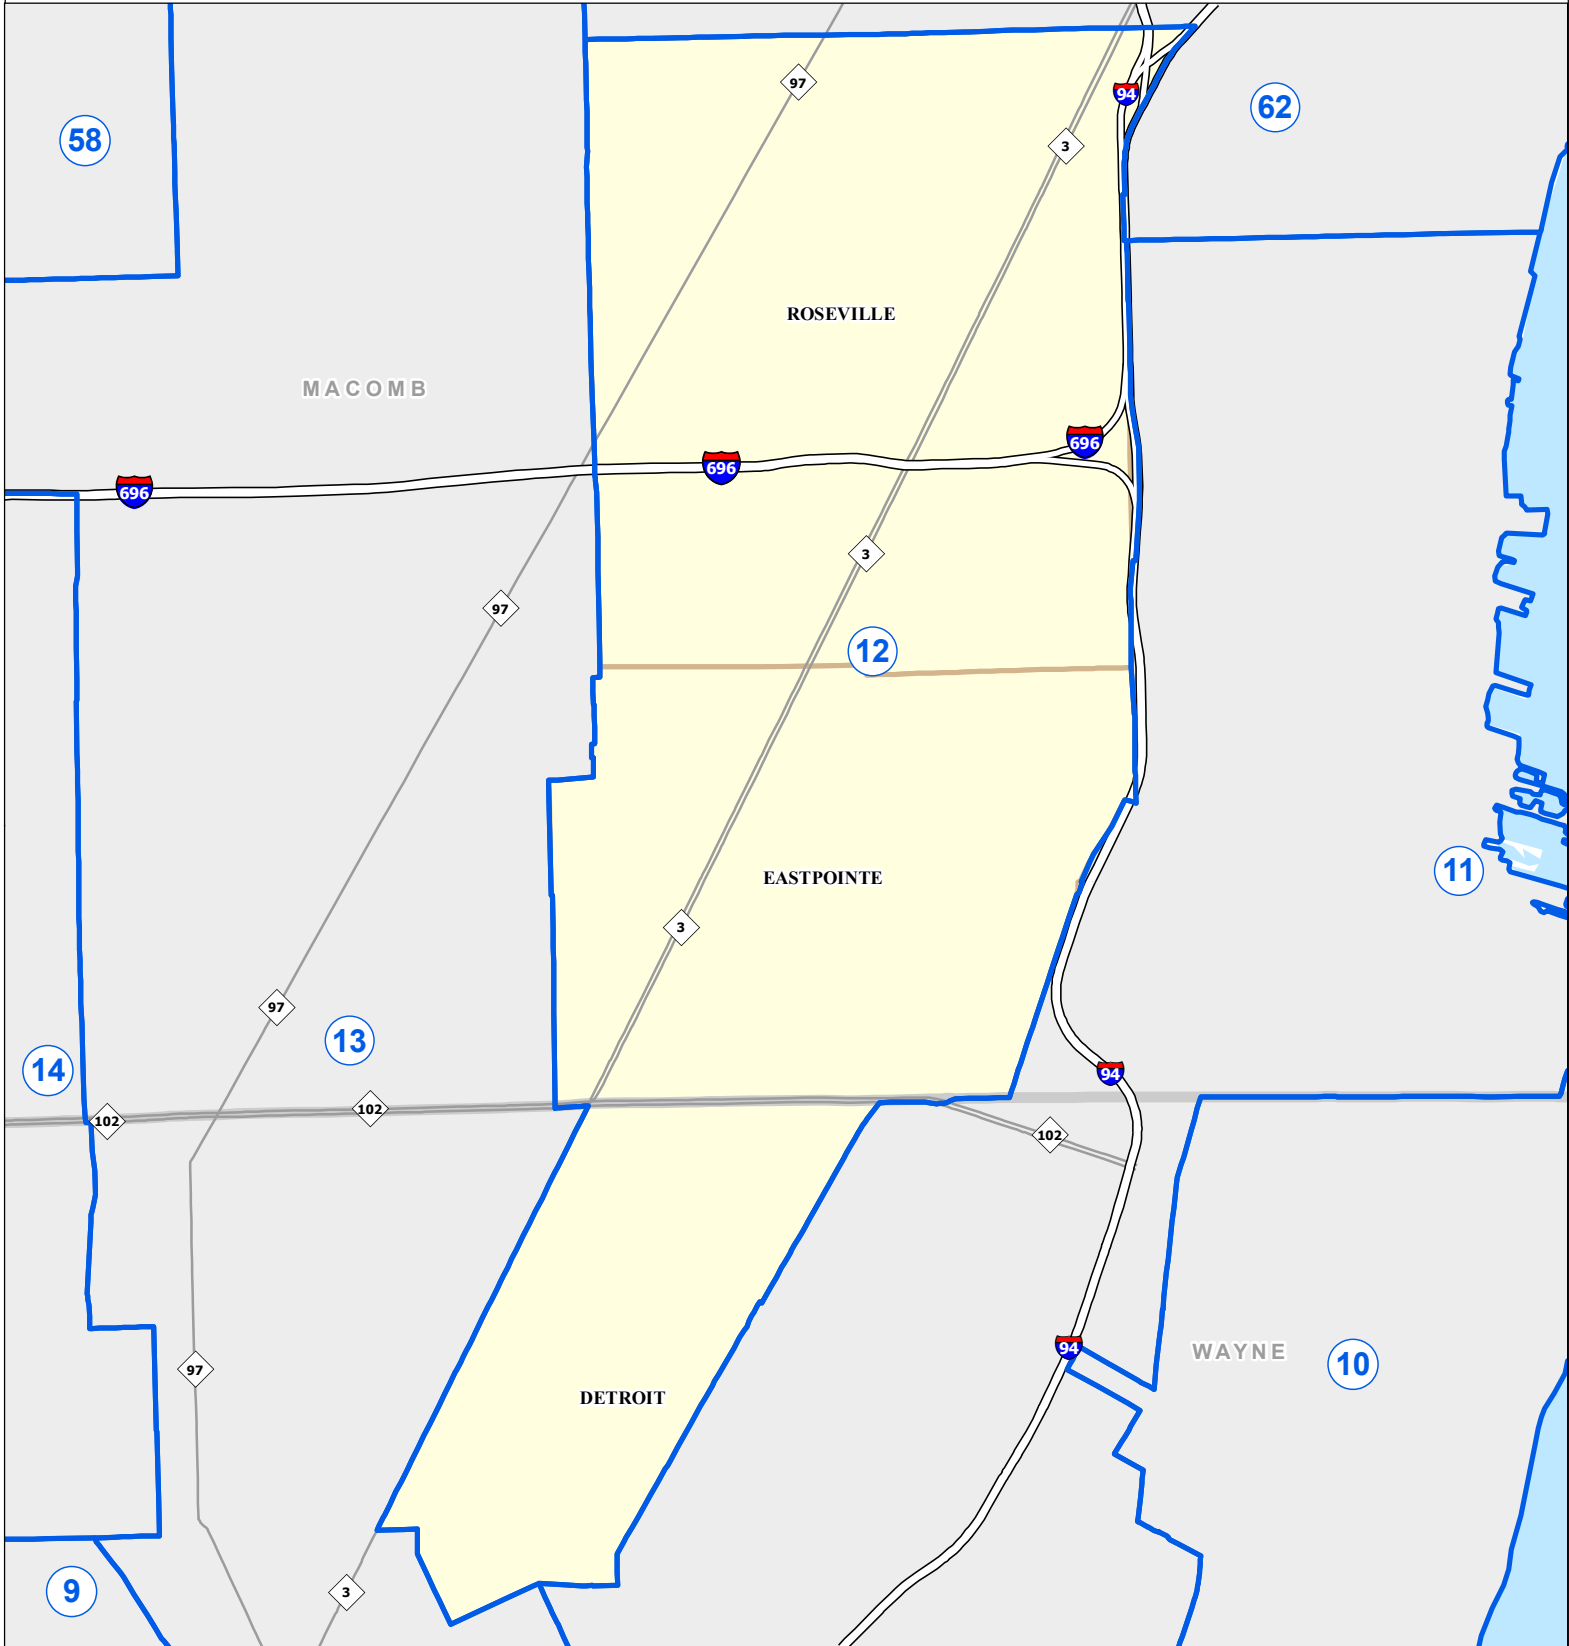

MICHIGAN STATE HOUSE DISTRICT 12

2021 Apportionment Plan

Source:
 Base Map - Michigan Geographic Framework v17a, v20
 House District Boundaries - 2021 Apportionment Plan as adopted by the
 Michigan Independent Citizens Redistricting Commission on 12/28/2021
 pursuant to its authority and duty in Article IV, Section 6 of the Michigan
 Constitution of 1963

Legend					
	House District		County		Freeway
	City		Township		Highway

Michigan House of Representatives

District 12

Macomb County (part)

Eastpointe city

Roseville city (part)

Wayne County (part)

Detroit city (part)

2021 Apportionment Plan as adopted by the Michigan Independent Citizens Redistricting Commission on 12/28/2021 pursuant to its authority and duty in Article IV, Section 6 of the Michigan Constitution of 1963.