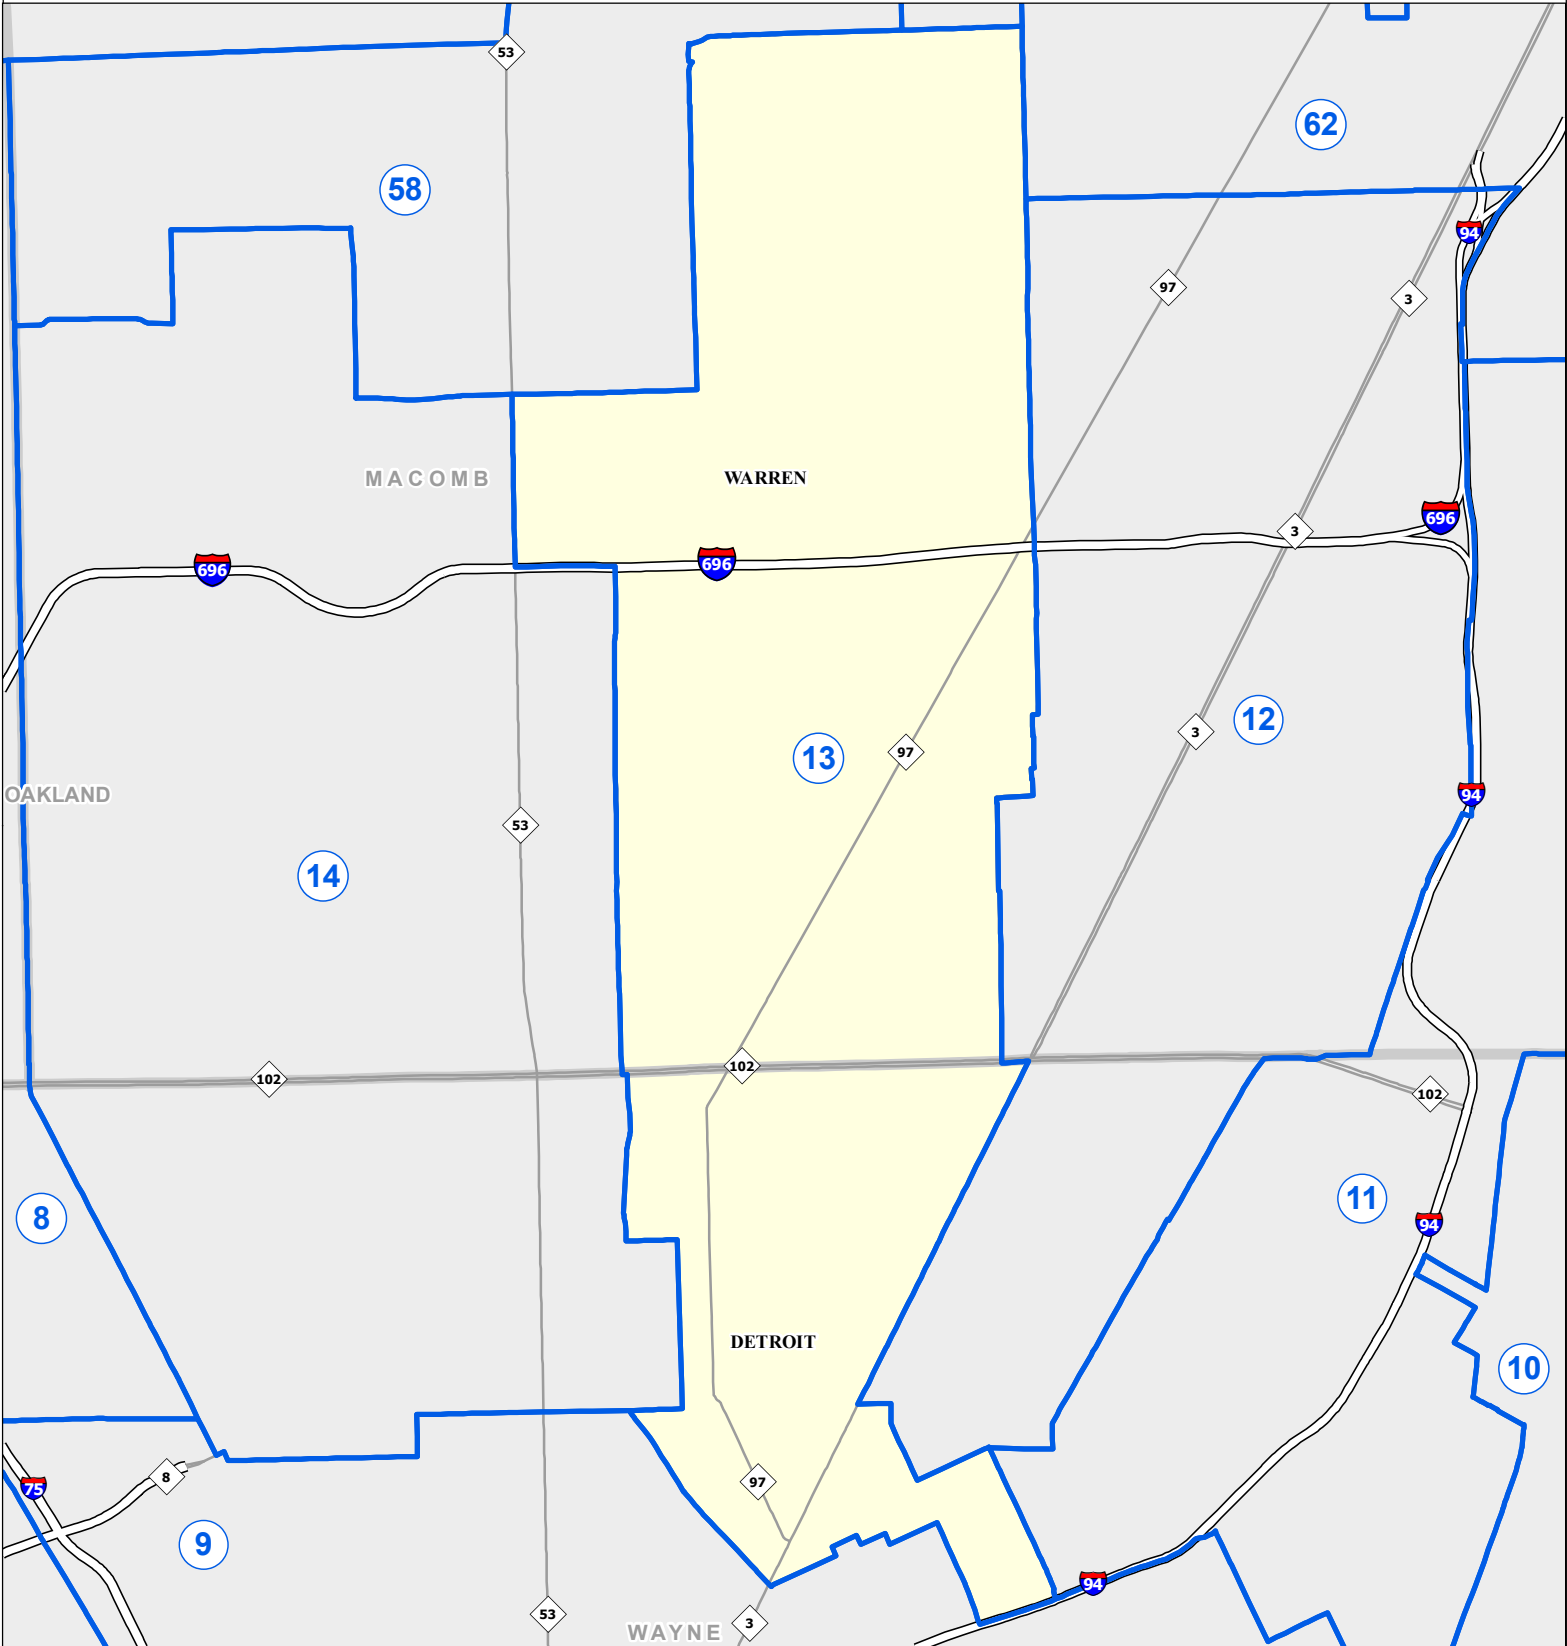

MICHIGAN STATE HOUSE DISTRICT 13

2021 Apportionment Plan

Source:
 Base Map - Michigan Geographic Framework v17a, v20
 House District Boundaries - 2021 Apportionment Plan as adopted by the
 Michigan Independent Citizens Redistricting Commission on 12/28/2021
 pursuant to its authority and duty in Article IV, Section 6 of the Michigan
 Constitution of 1963

Legend					
	House District		County		Freeway
	City		Township		Highway

Michigan House of Representatives

District 13

Macomb County (part)
Warren city (part)
Wayne County (part)
Detroit city (part)

2021 Apportionment Plan as adopted by the Michigan Independent Citizens Redistricting Commission on 12/28/2021 pursuant to its authority and duty in Article IV, Section 6 of the Michigan Constitution of 1963.