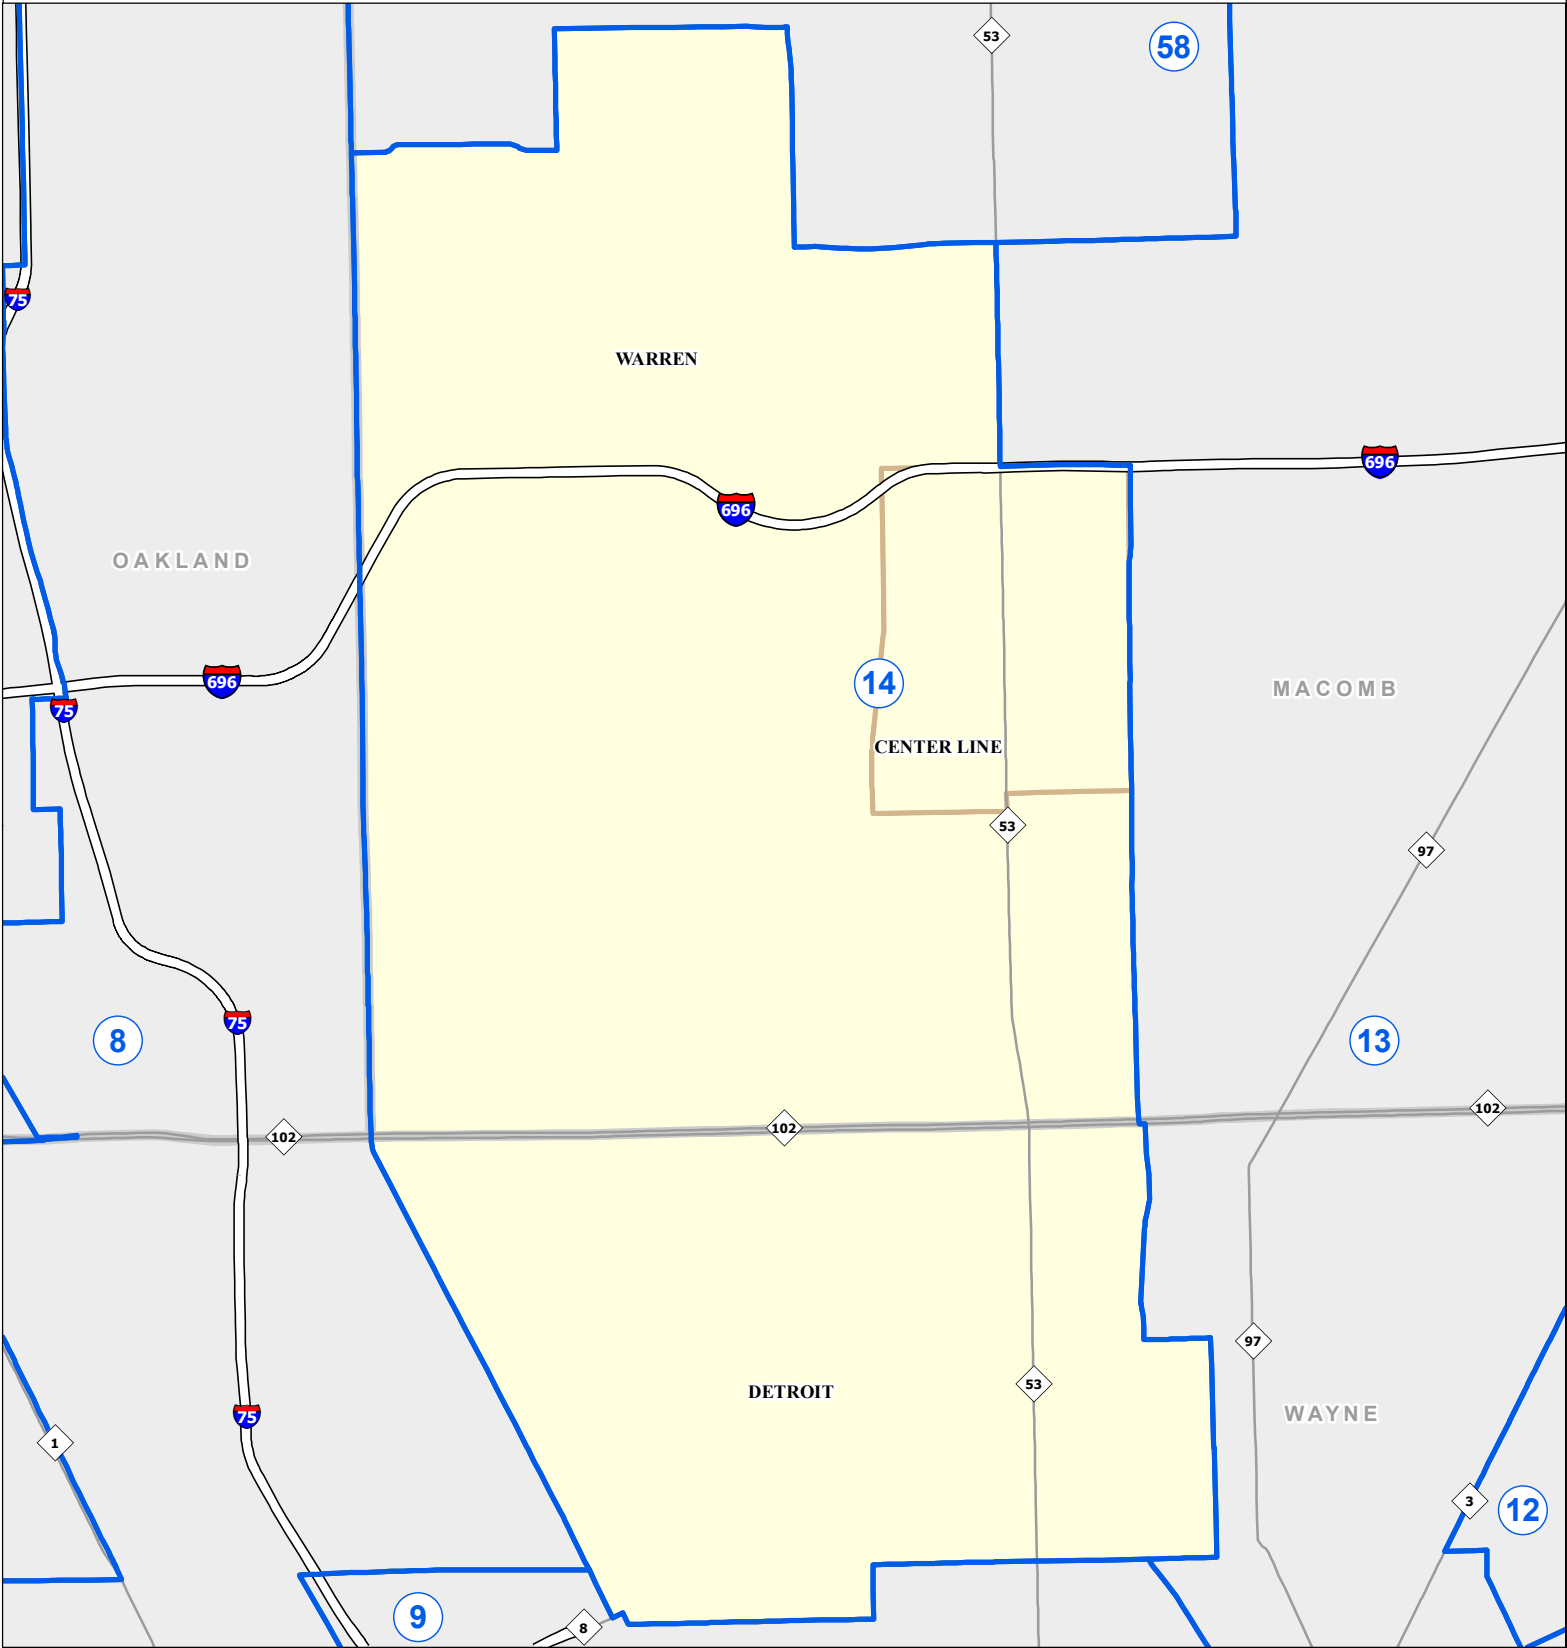

MICHIGAN STATE HOUSE DISTRICT 14 2021 Apportionment Plan

Source:
Base Map - Michigan Geographic Framework v17a, v20
House District Boundaries - 2021 Apportionment Plan as adopted by the
Michigan Independent Citizens Redistricting Commission on 12/28/2021
pursuant to its authority and duty in Article IV, Section 6 of the Michigan
Constitution of 1963

Legend					
	House District		County		Freeway
	City		Township		Highway

Michigan House of Representatives

District 14

Macomb County (part)

Center Line city

Warren city (part)

Wayne County (part)

Detroit city (part)

2021 Apportionment Plan as adopted by the Michigan Independent Citizens Redistricting Commission on 12/28/2021 pursuant to its authority and duty in Article IV, Section 6 of the Michigan Constitution of 1963.