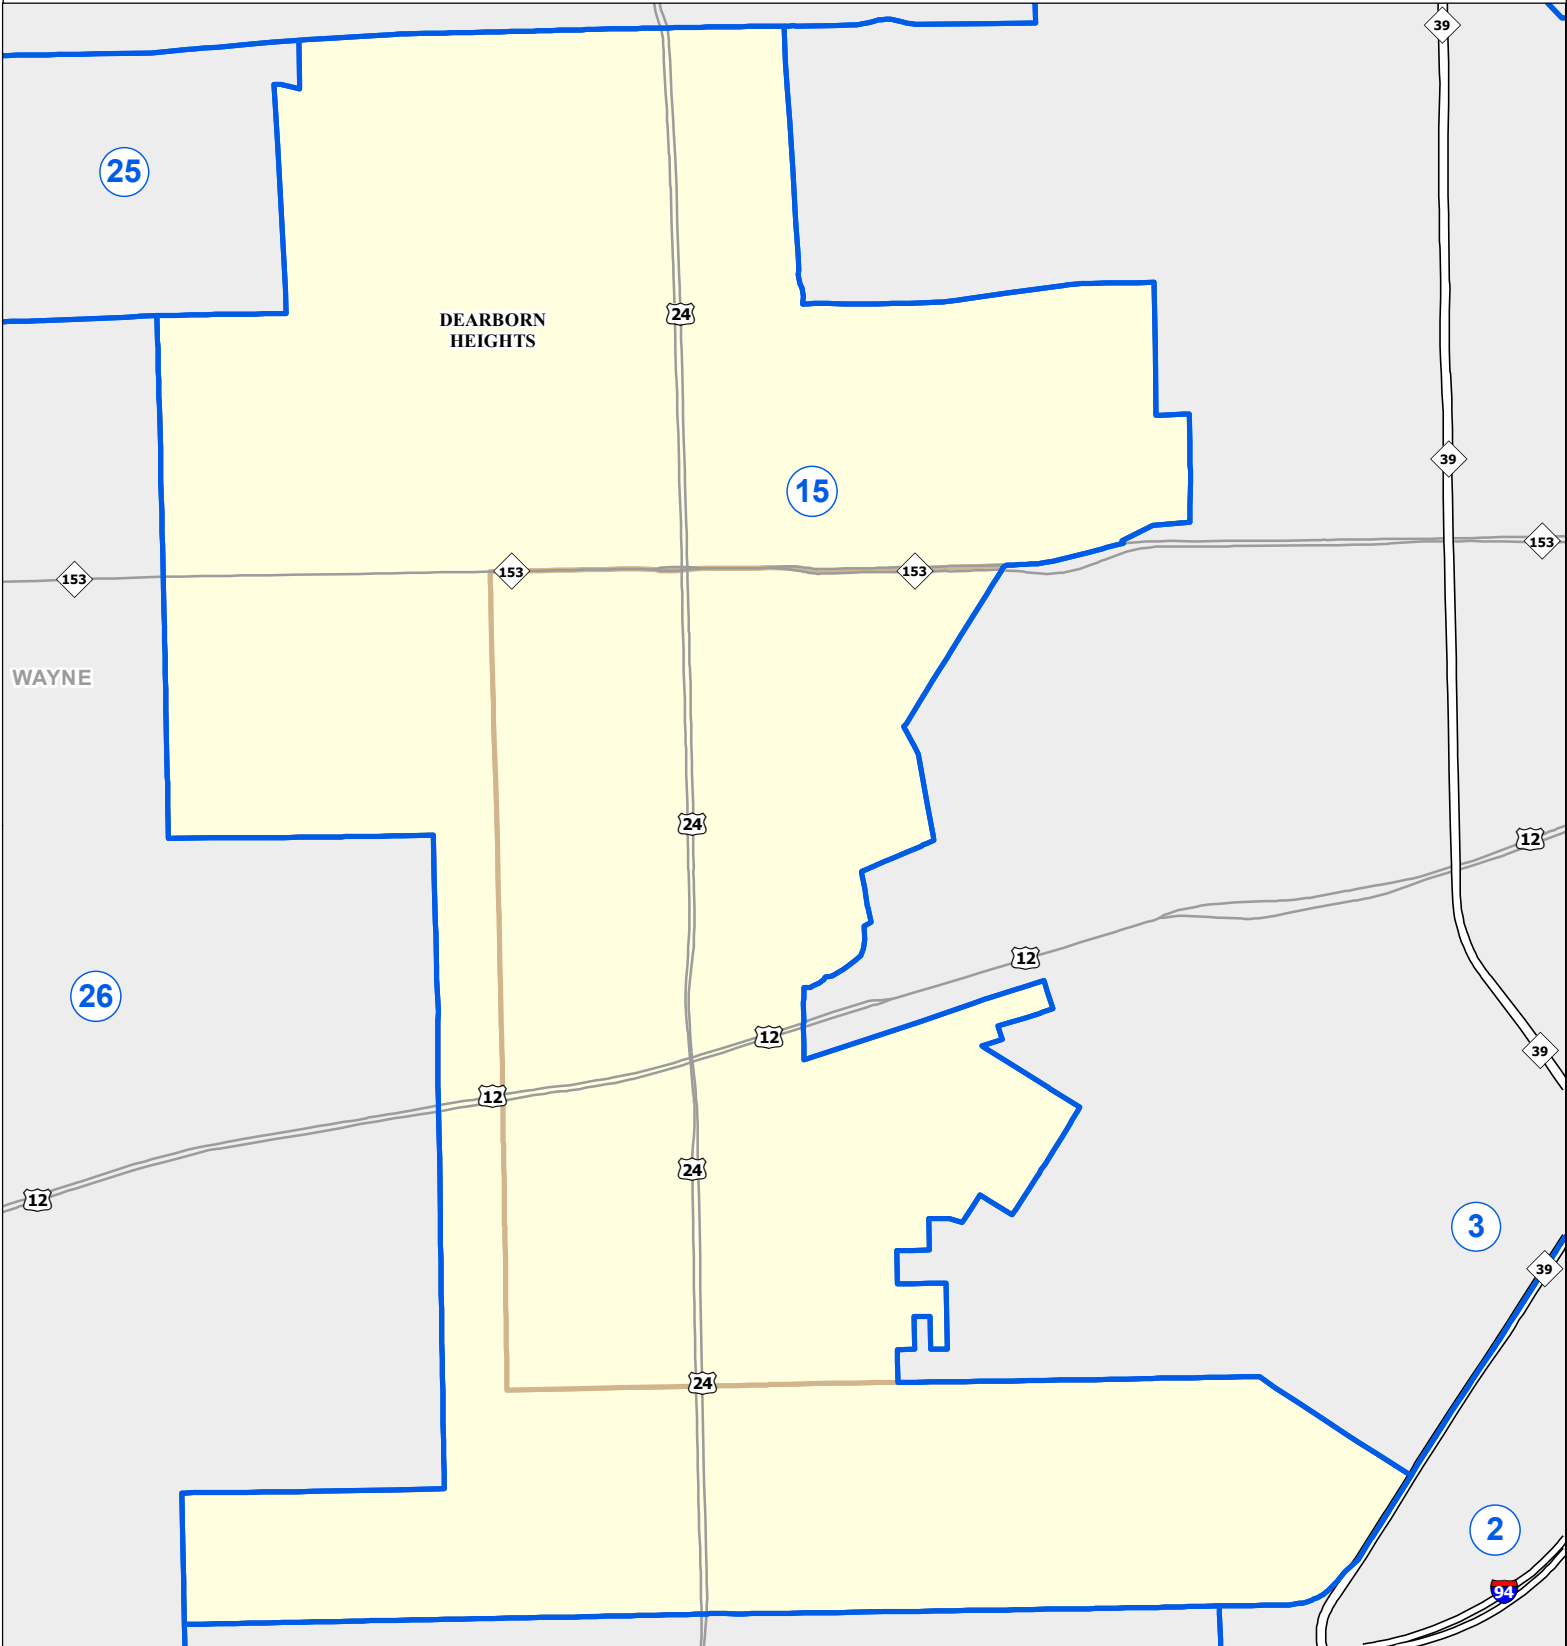

# MICHIGAN STATE HOUSE DISTRICT 15

## 2021 Apportionment Plan

Source:  
 Base Map - Michigan Geographic Framework v17a, v20  
 House District Boundaries - 2021 Apportionment Plan as adopted by the  
 Michigan Independent Citizens Redistricting Commission on 12/28/2021  
 pursuant to its authority and duty in Article IV, Section 6 of the Michigan  
 Constitution of 1963

Legend					
	House District		County		Freeway
	City		Township		Highway

## **District 15**

Wayne County (part)

Dearborn city (part)

Dearborn Heights city (part)

2021 Apportionment Plan as adopted by the Michigan Independent Citizens Redistricting Commission on 12/28/2021 pursuant to its authority and duty in Article IV, Section 6 of the Michigan Constitution of 1963.