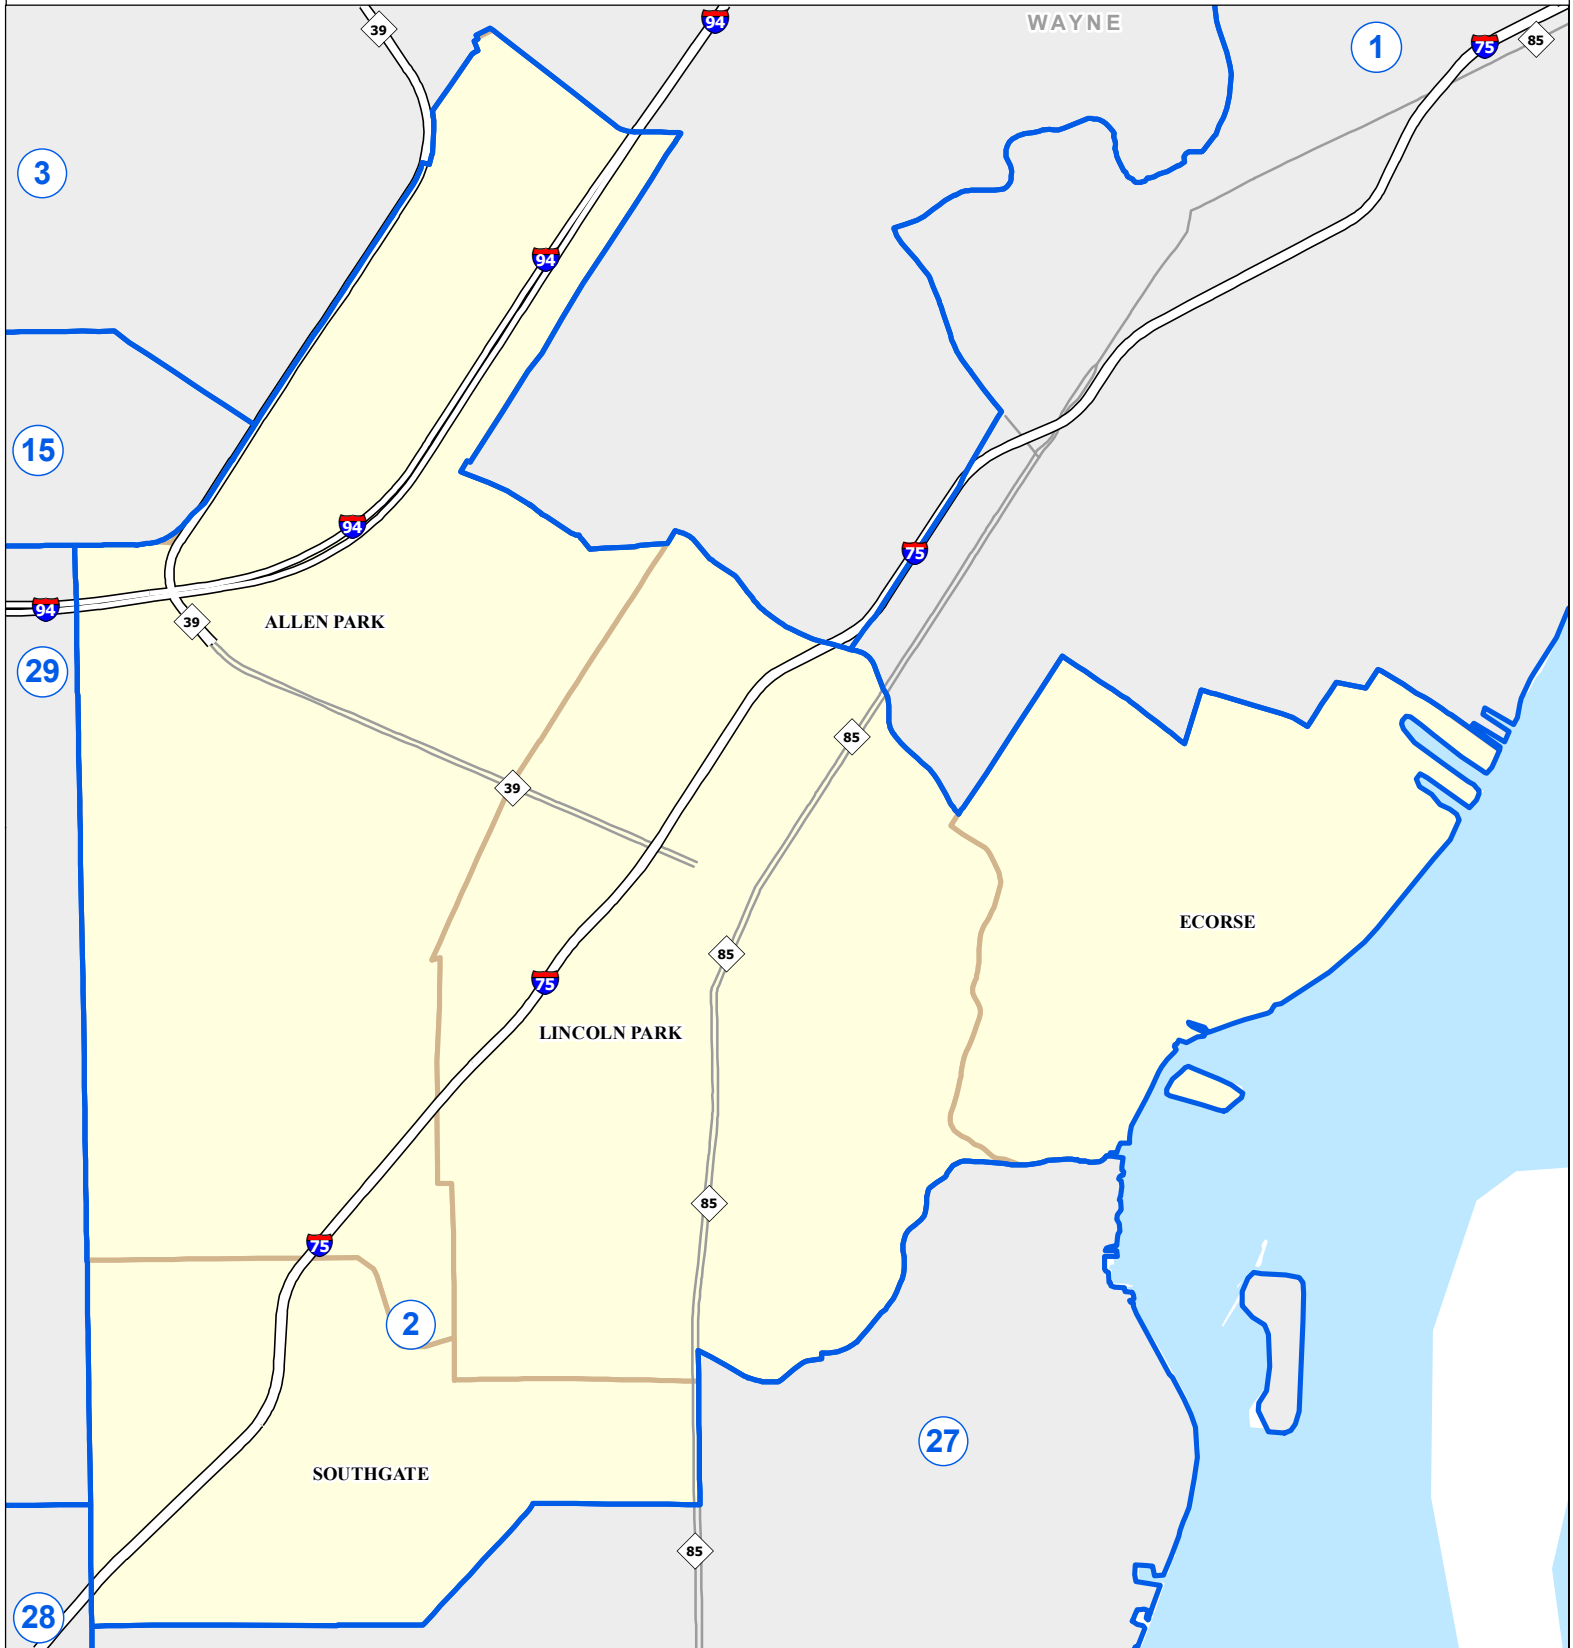

# MICHIGAN STATE HOUSE DISTRICT 2 2021 Apportionment Plan

Source:  
Base Map - Michigan Geographic Framework v17a, v20  
House District Boundaries - 2021 Apportionment Plan as adopted by the  
Michigan Independent Citizens Redistricting Commission on 12/28/2021  
pursuant to its authority and duty in Article IV, Section 6 of the Michigan  
Constitution of 1963

Legend					
	House District		County		Freeway
	City		Township		Highway

## **District 2**

Wayne County (part)

Allen Park city

Ecorse city

Lincoln Park city

Southgate city (part)

2021 Apportionment Plan as adopted by the Michigan Independent Citizens Redistricting Commission on 12/28/2021 pursuant to its authority and duty in Article IV, Section 6 of the Michigan Constitution of 1963.