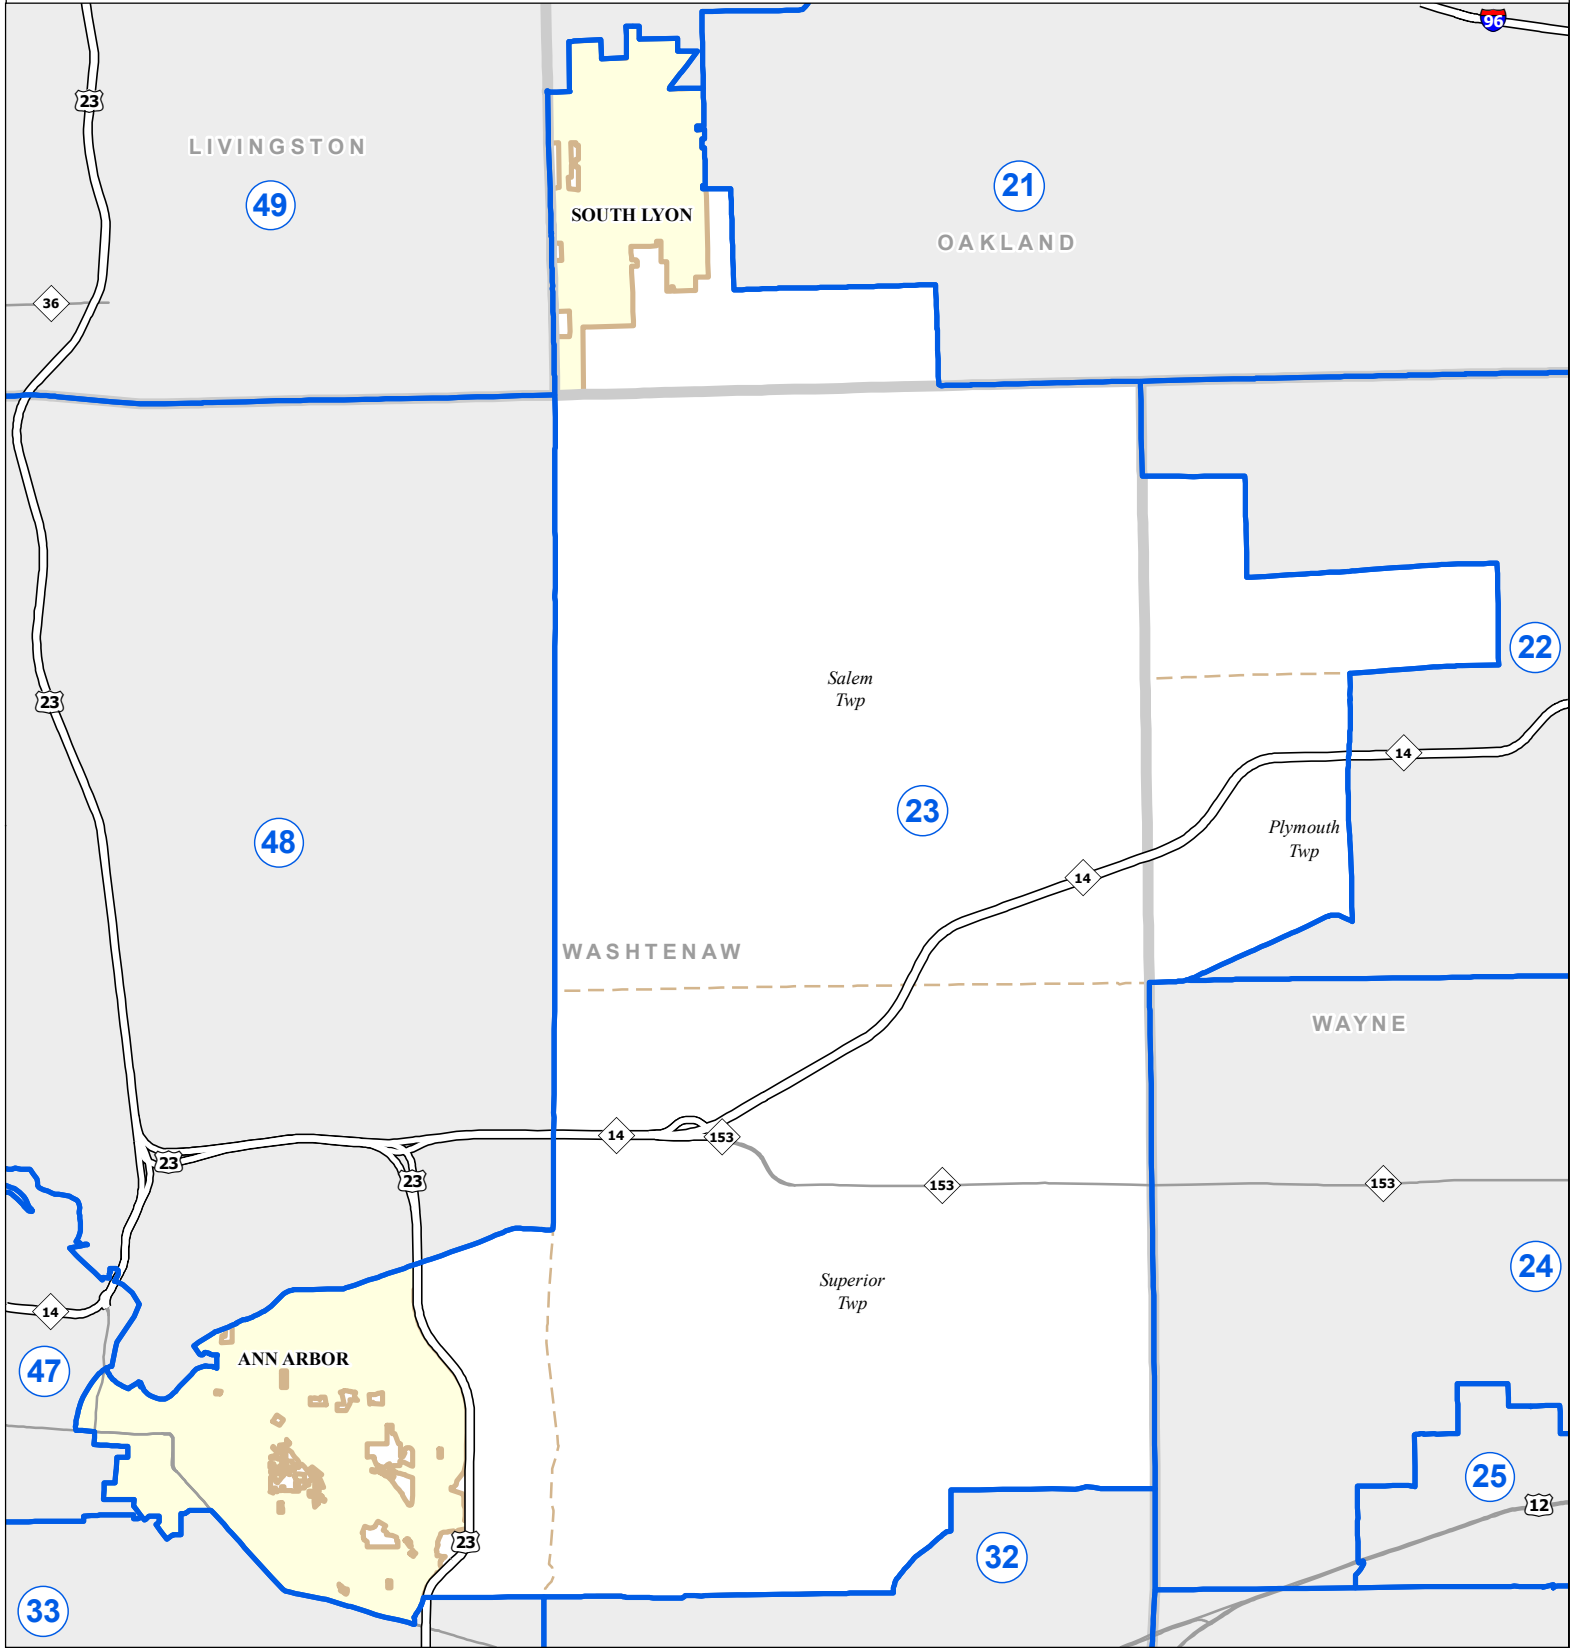

# MICHIGAN STATE HOUSE DISTRICT 23 2021 Apportionment Plan

Source:  
Base Map - Michigan Geographic Framework v17a, v20  
House District Boundaries - 2021 Apportionment Plan as adopted by the  
Michigan Independent Citizens Redistricting Commission on 12/28/2021  
pursuant to its authority and duty in Article IV, Section 6 of the Michigan  
Constitution of 1963

Legend					
	House District		County		Freeway
	City		Township		Highway

## **District 23**

Oakland County (part)

    Lyon Township (part)

    South Lyon city

Washtenaw County (part)

    Ann Arbor city (part)

    Ann Arbor Township (part)

    Salem Township

    Superior Township (part)

Wayne County (part)

    Northville Township (part)

    Plymouth Township (part)