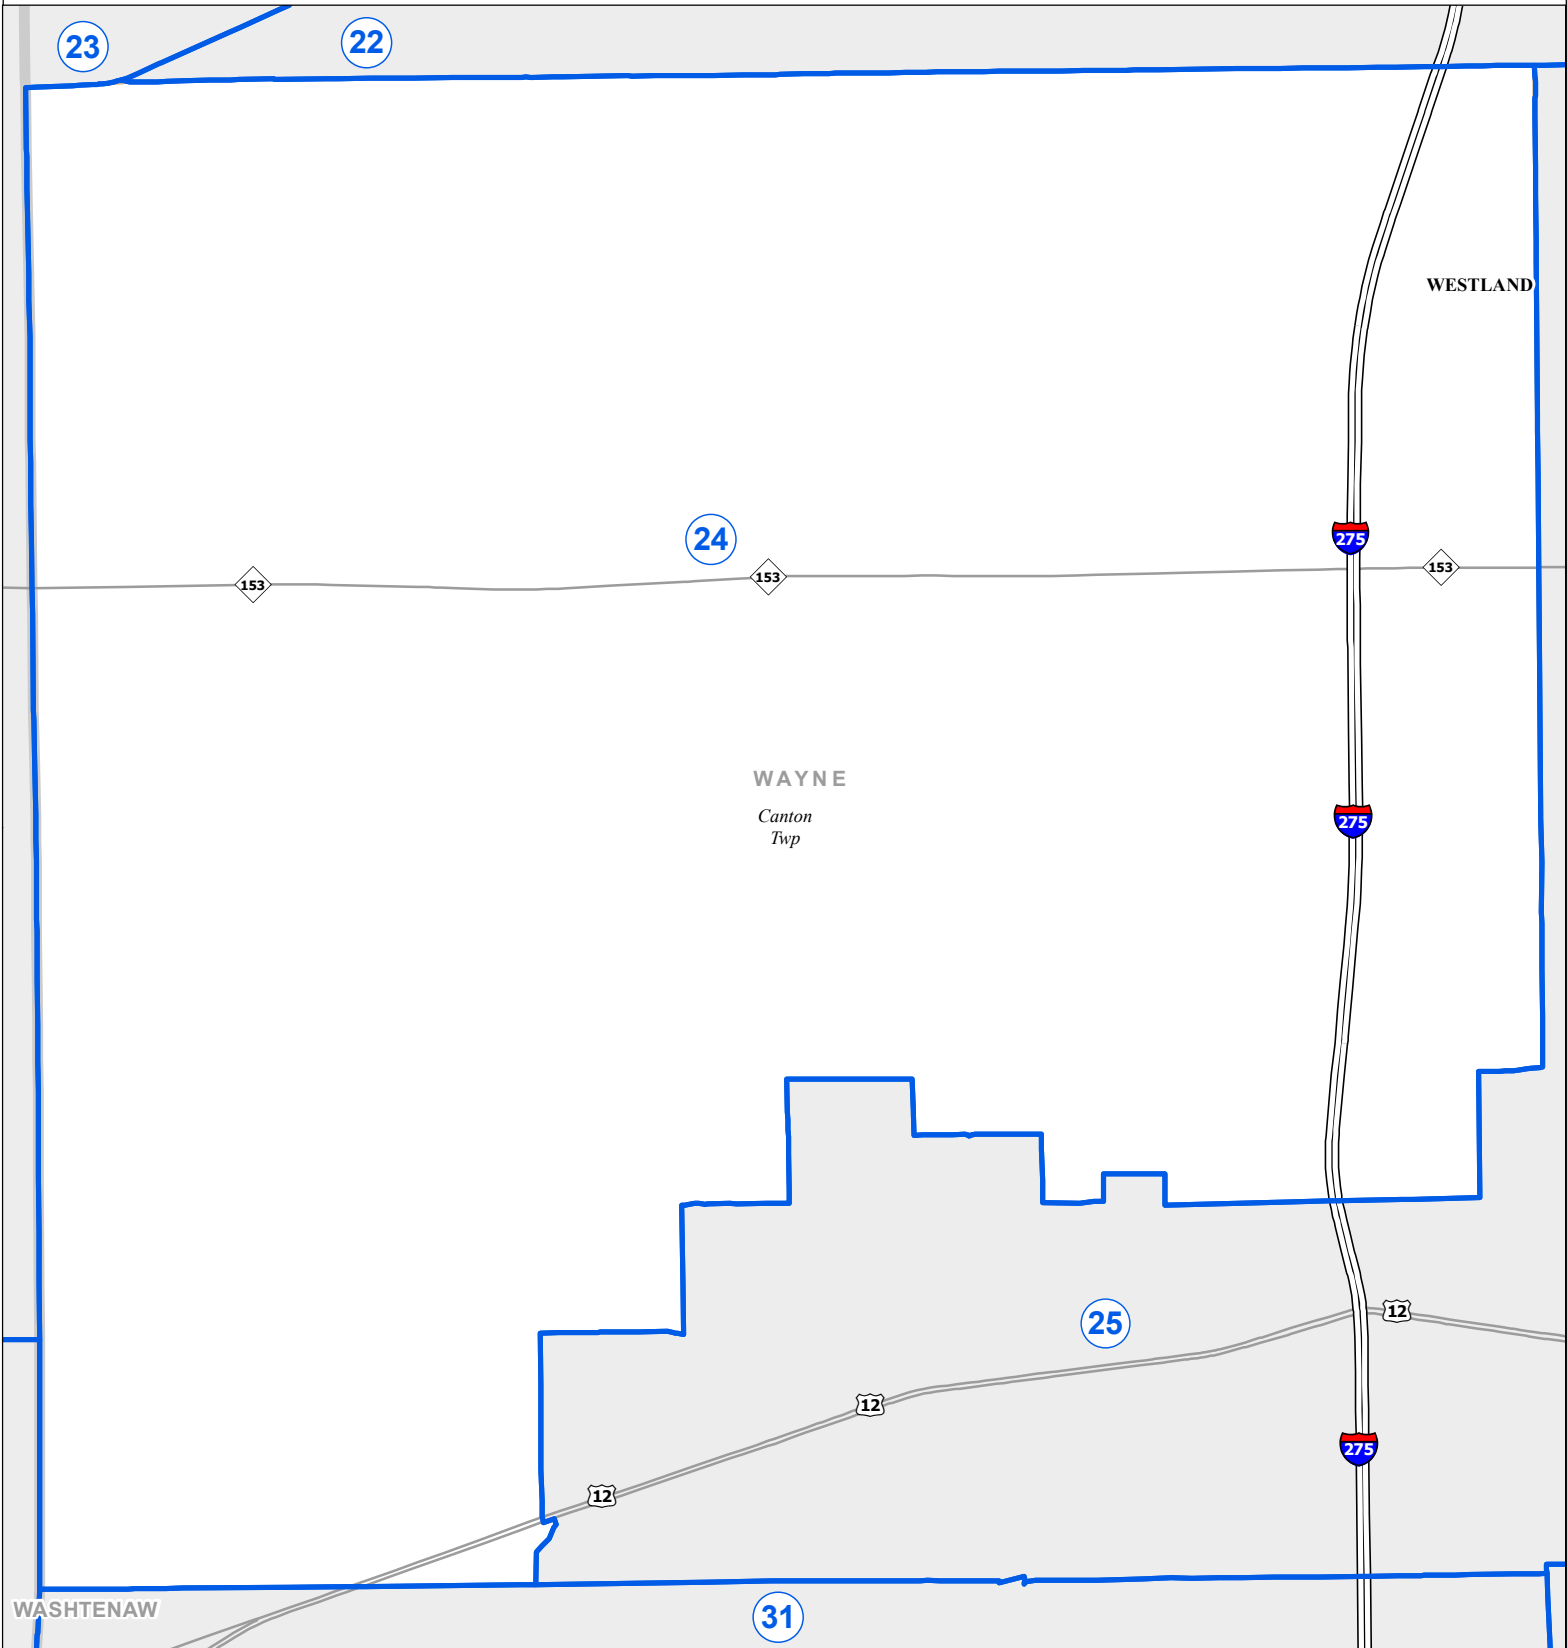

# MICHIGAN STATE HOUSE DISTRICT 24

## 2021 Apportionment Plan

Source:  
 Base Map - Michigan Geographic Framework v17a, v20  
 House District Boundaries - 2021 Apportionment Plan as adopted by the  
 Michigan Independent Citizens Redistricting Commission on 12/28/2021  
 pursuant to its authority and duty in Article IV, Section 6 of the Michigan  
 Constitution of 1963

Legend					
	House District		County		Freeway
	City		Township		Highway

## **District 24**

Wayne County (part)

Canton Township (part)

2021 Apportionment Plan as adopted by the Michigan Independent Citizens Redistricting Commission on 12/28/2021 pursuant to its authority and duty in Article IV, Section 6 of the Michigan Constitution of 1963.