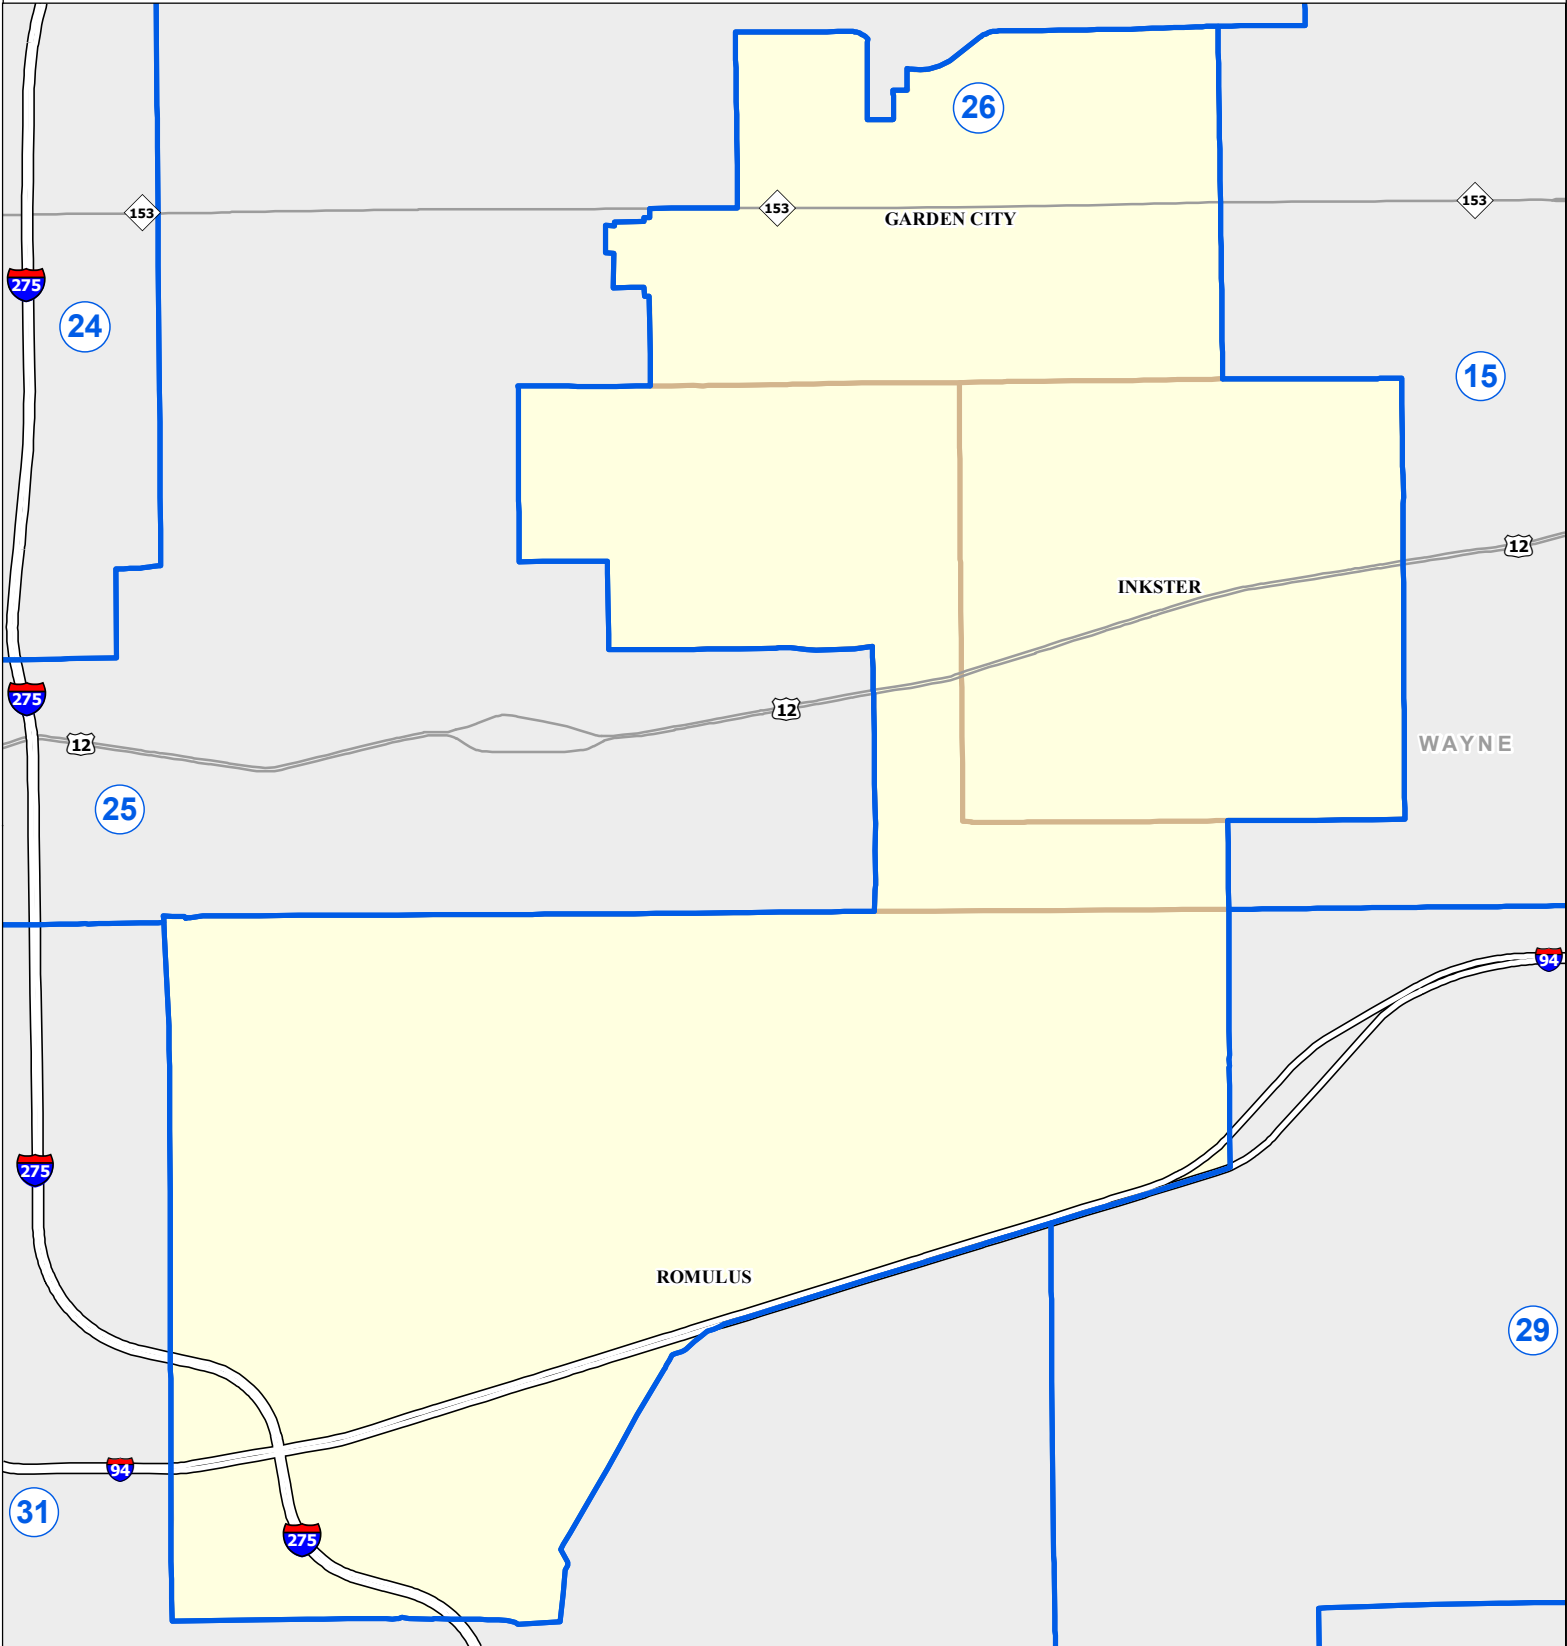

MICHIGAN STATE HOUSE DISTRICT 26

2021 Apportionment Plan

Source:
 Base Map - Michigan Geographic Framework v17a, v20
 House District Boundaries - 2021 Apportionment Plan as adopted by the
 Michigan Independent Citizens Redistricting Commission on 12/28/2021
 pursuant to its authority and duty in Article IV, Section 6 of the Michigan
 Constitution of 1963

Legend					
	House District		County		Freeway
	City		Township		Highway

Michigan House of Representatives

District 26

Wayne County (part)
Garden City city
Inkster city
Romulus city (part)
Westland city (part)

2021 Apportionment Plan as adopted by the Michigan Independent Citizens Redistricting Commission on 12/28/2021 pursuant to its authority and duty in Article IV, Section 6 of the Michigan Constitution of 1963.