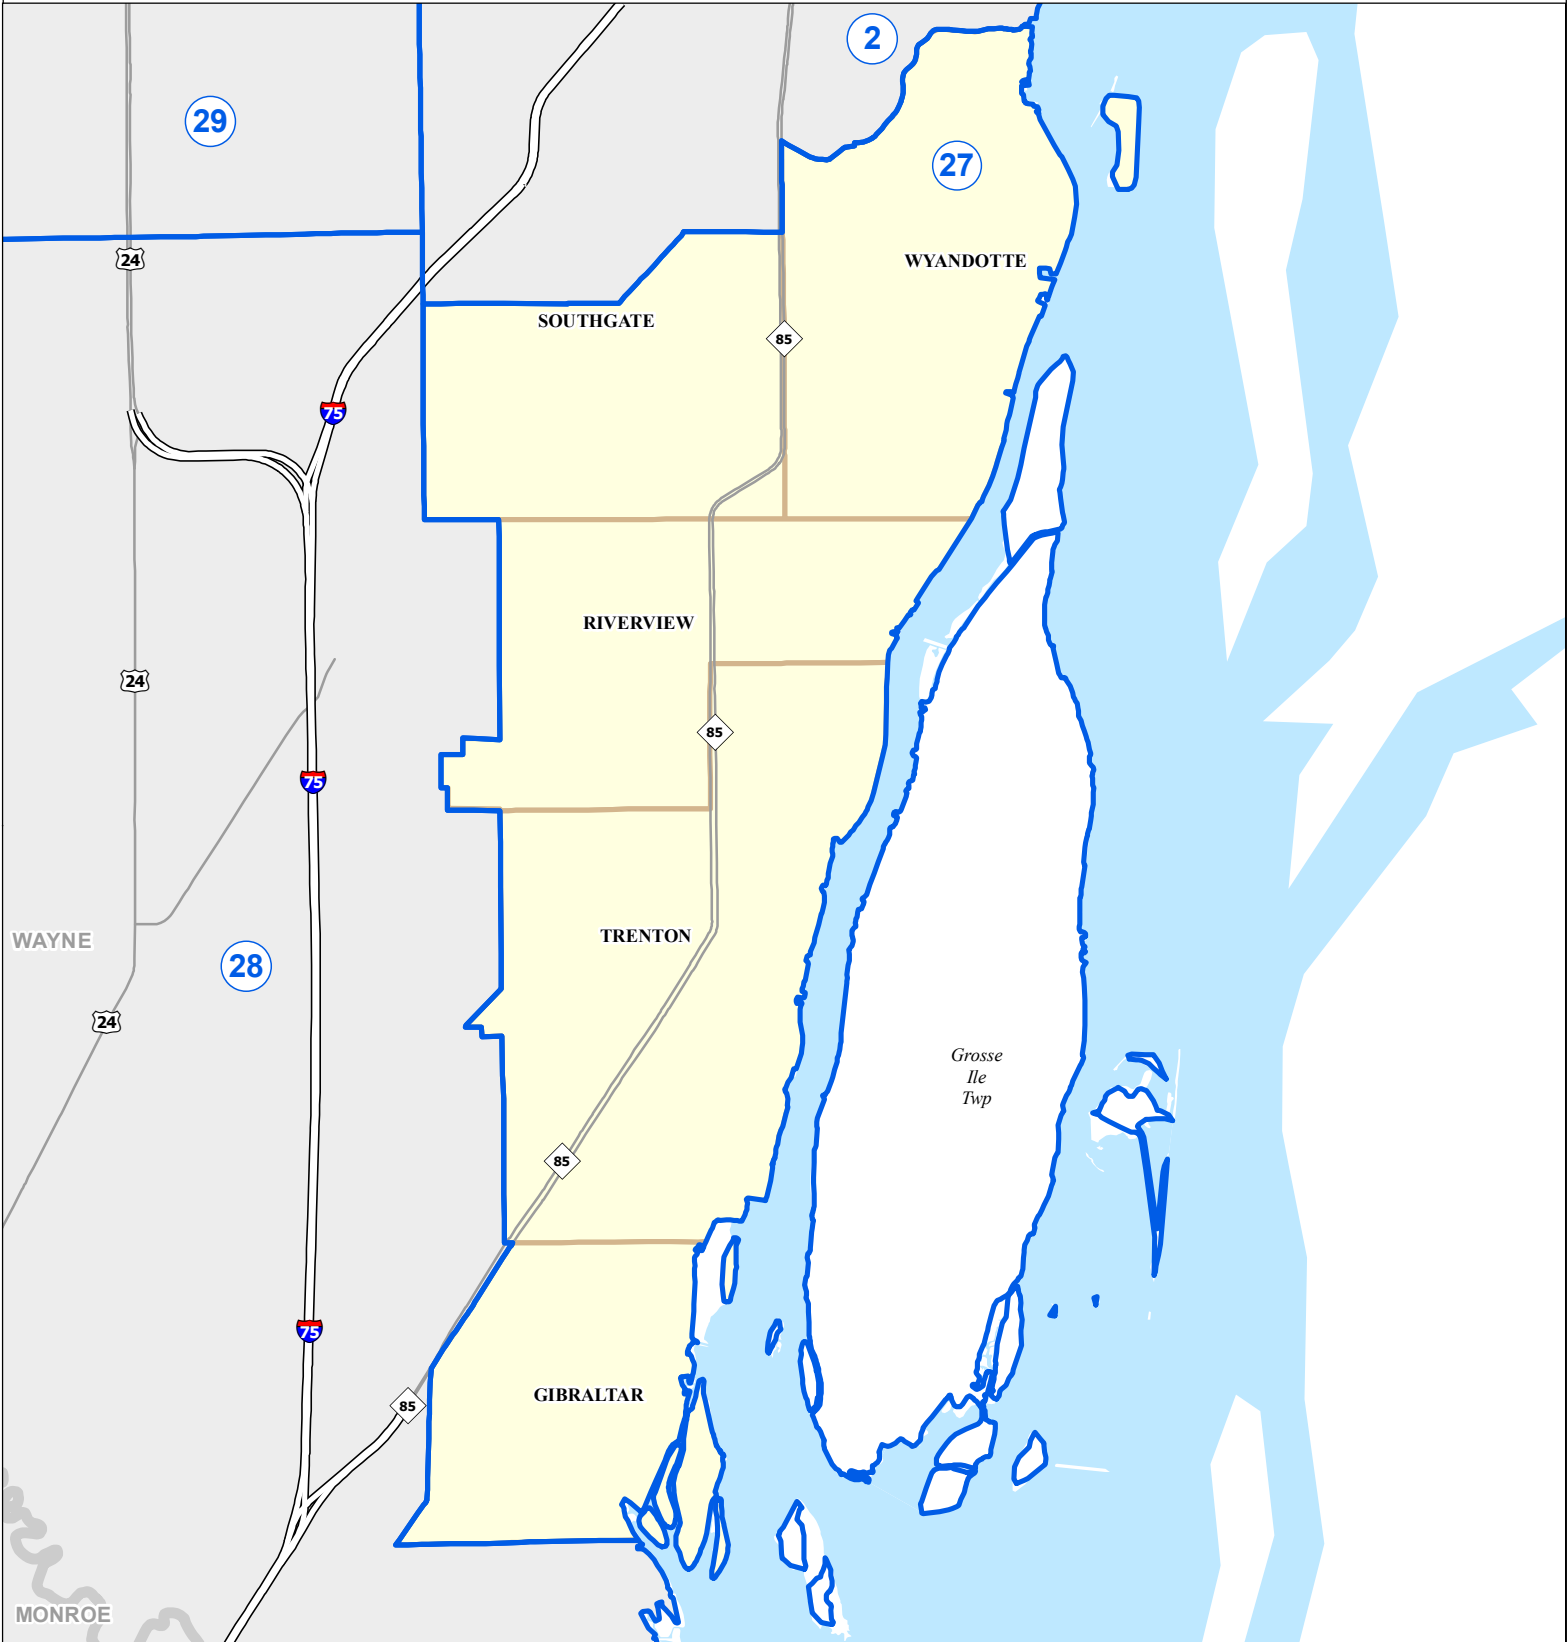

MICHIGAN STATE HOUSE DISTRICT 27

2021 Apportionment Plan

Source:
 Base Map - Michigan Geographic Framework v17a, v20
 House District Boundaries - 2021 Apportionment Plan as adopted by the
 Michigan Independent Citizens Redistricting Commission on 12/28/2021
 pursuant to its authority and duty in Article IV, Section 6 of the Michigan
 Constitution of 1963

Legend					
	House District		County		Freeway
	City		Township		Highway

Michigan House of Representatives

District 27

Wayne County (part)

Gibraltar city

Grosse Ile Township

Riverview city

Southgate city (part)

Trenton city

Wyandotte city

2021 Apportionment Plan as adopted by the Michigan Independent Citizens Redistricting Commission on 12/28/2021 pursuant to its authority and duty in Article IV, Section 6 of the Michigan Constitution of 1963.