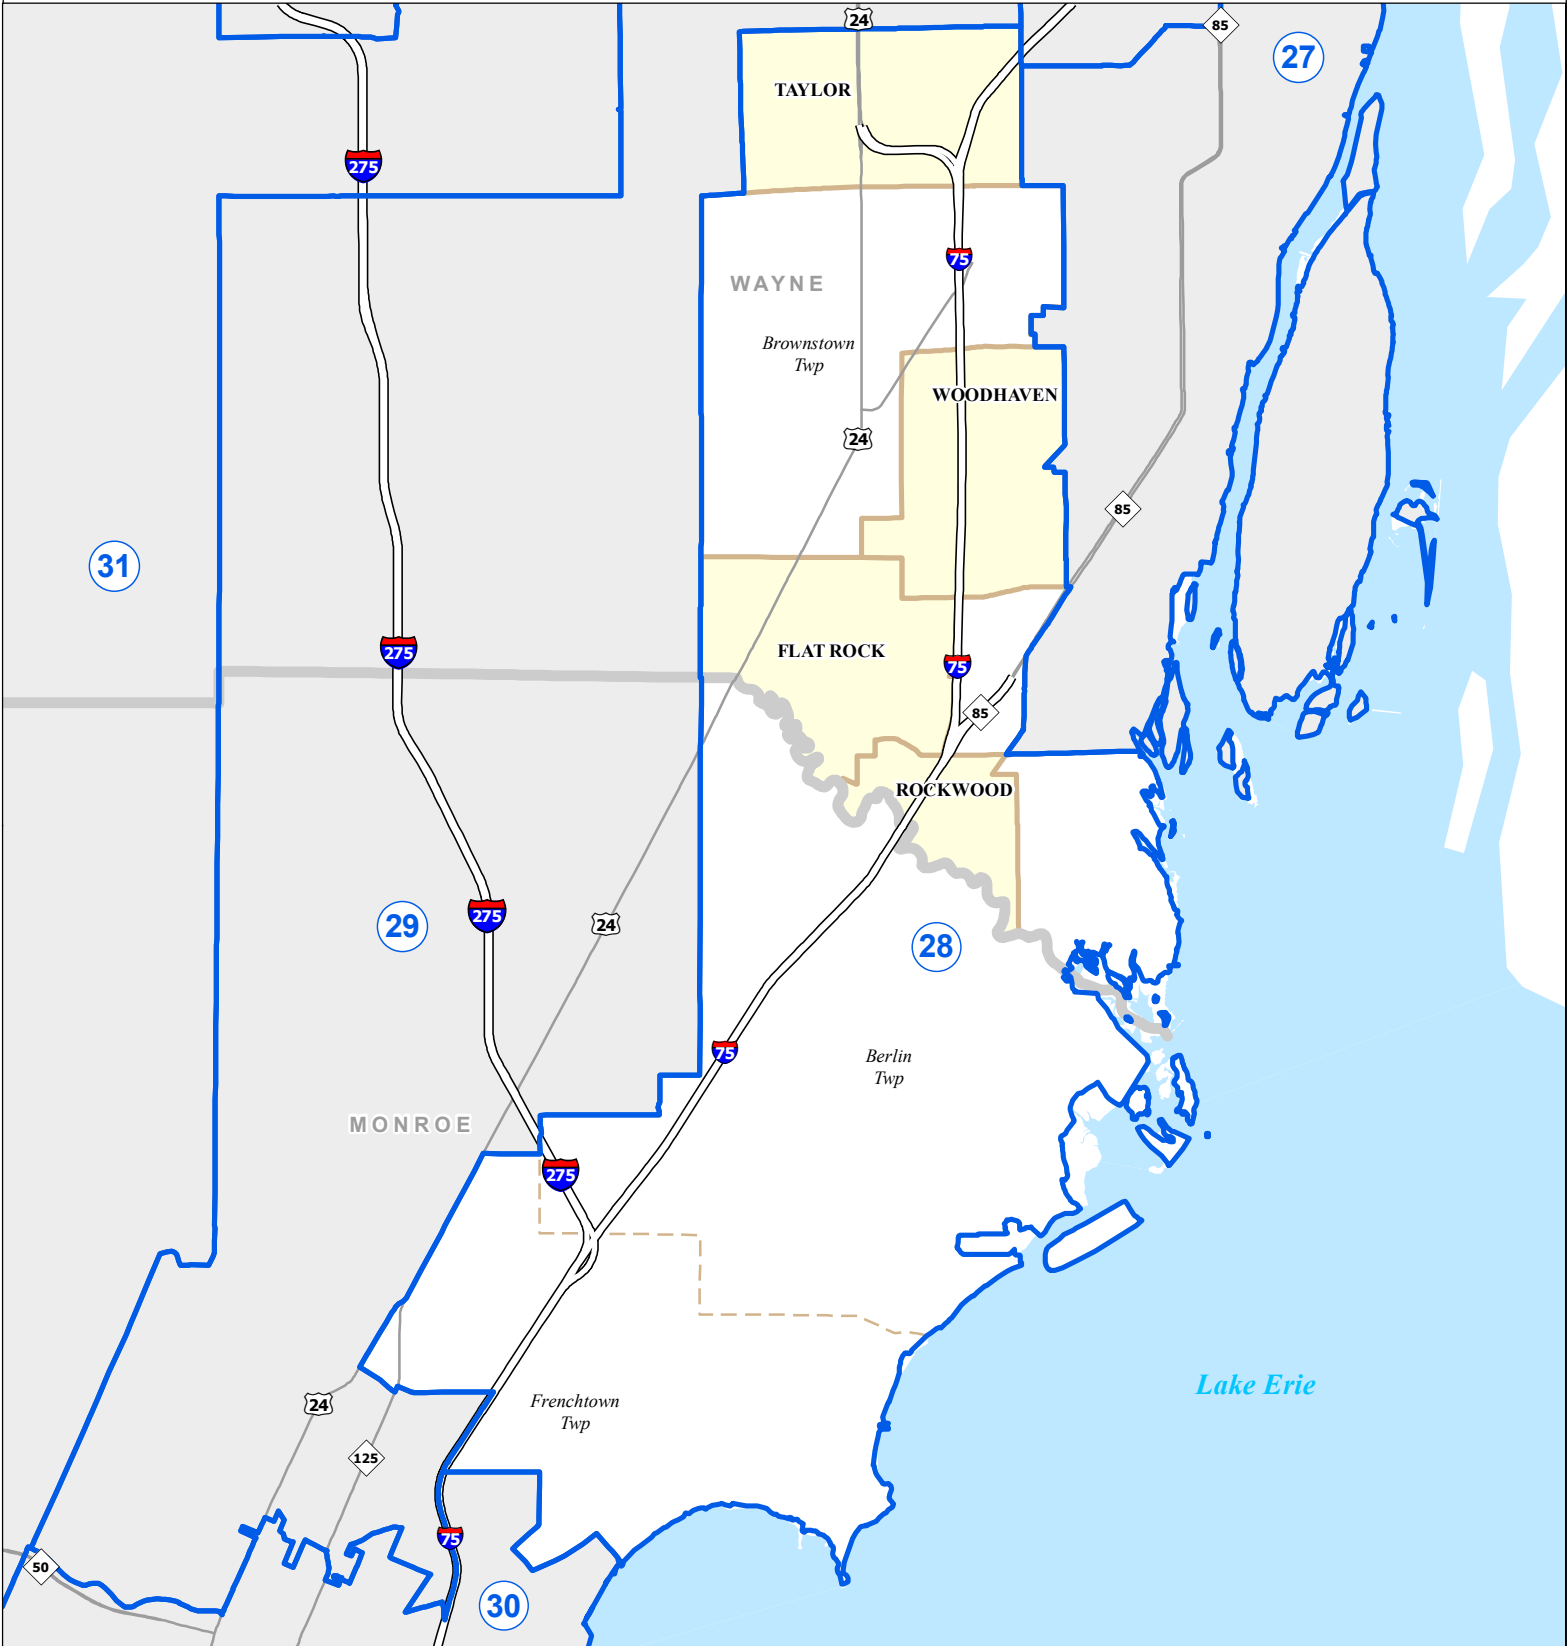

MICHIGAN STATE HOUSE DISTRICT 28

2021 Apportionment Plan

0 2.5 5 Miles

Source:
 Base Map - Michigan Geographic Framework v17a, v20
 House District Boundaries - 2021 Apportionment Plan as adopted by the
 Michigan Independent Citizens Redistricting Commission on 12/28/2021
 pursuant to its authority and duty in Article IV, Section 6 of the Michigan
 Constitution of 1963

Legend					
	House District		County		Freeway
	City		Township		Highway

Michigan House of Representatives

District 28

Monroe County (part)

 Berlin Township

 Frenchtown Township (part)

Wayne County (part)

 Brownstown Township

 Flat Rock city

 Rockwood city

 Taylor city (part)

 Woodhaven city