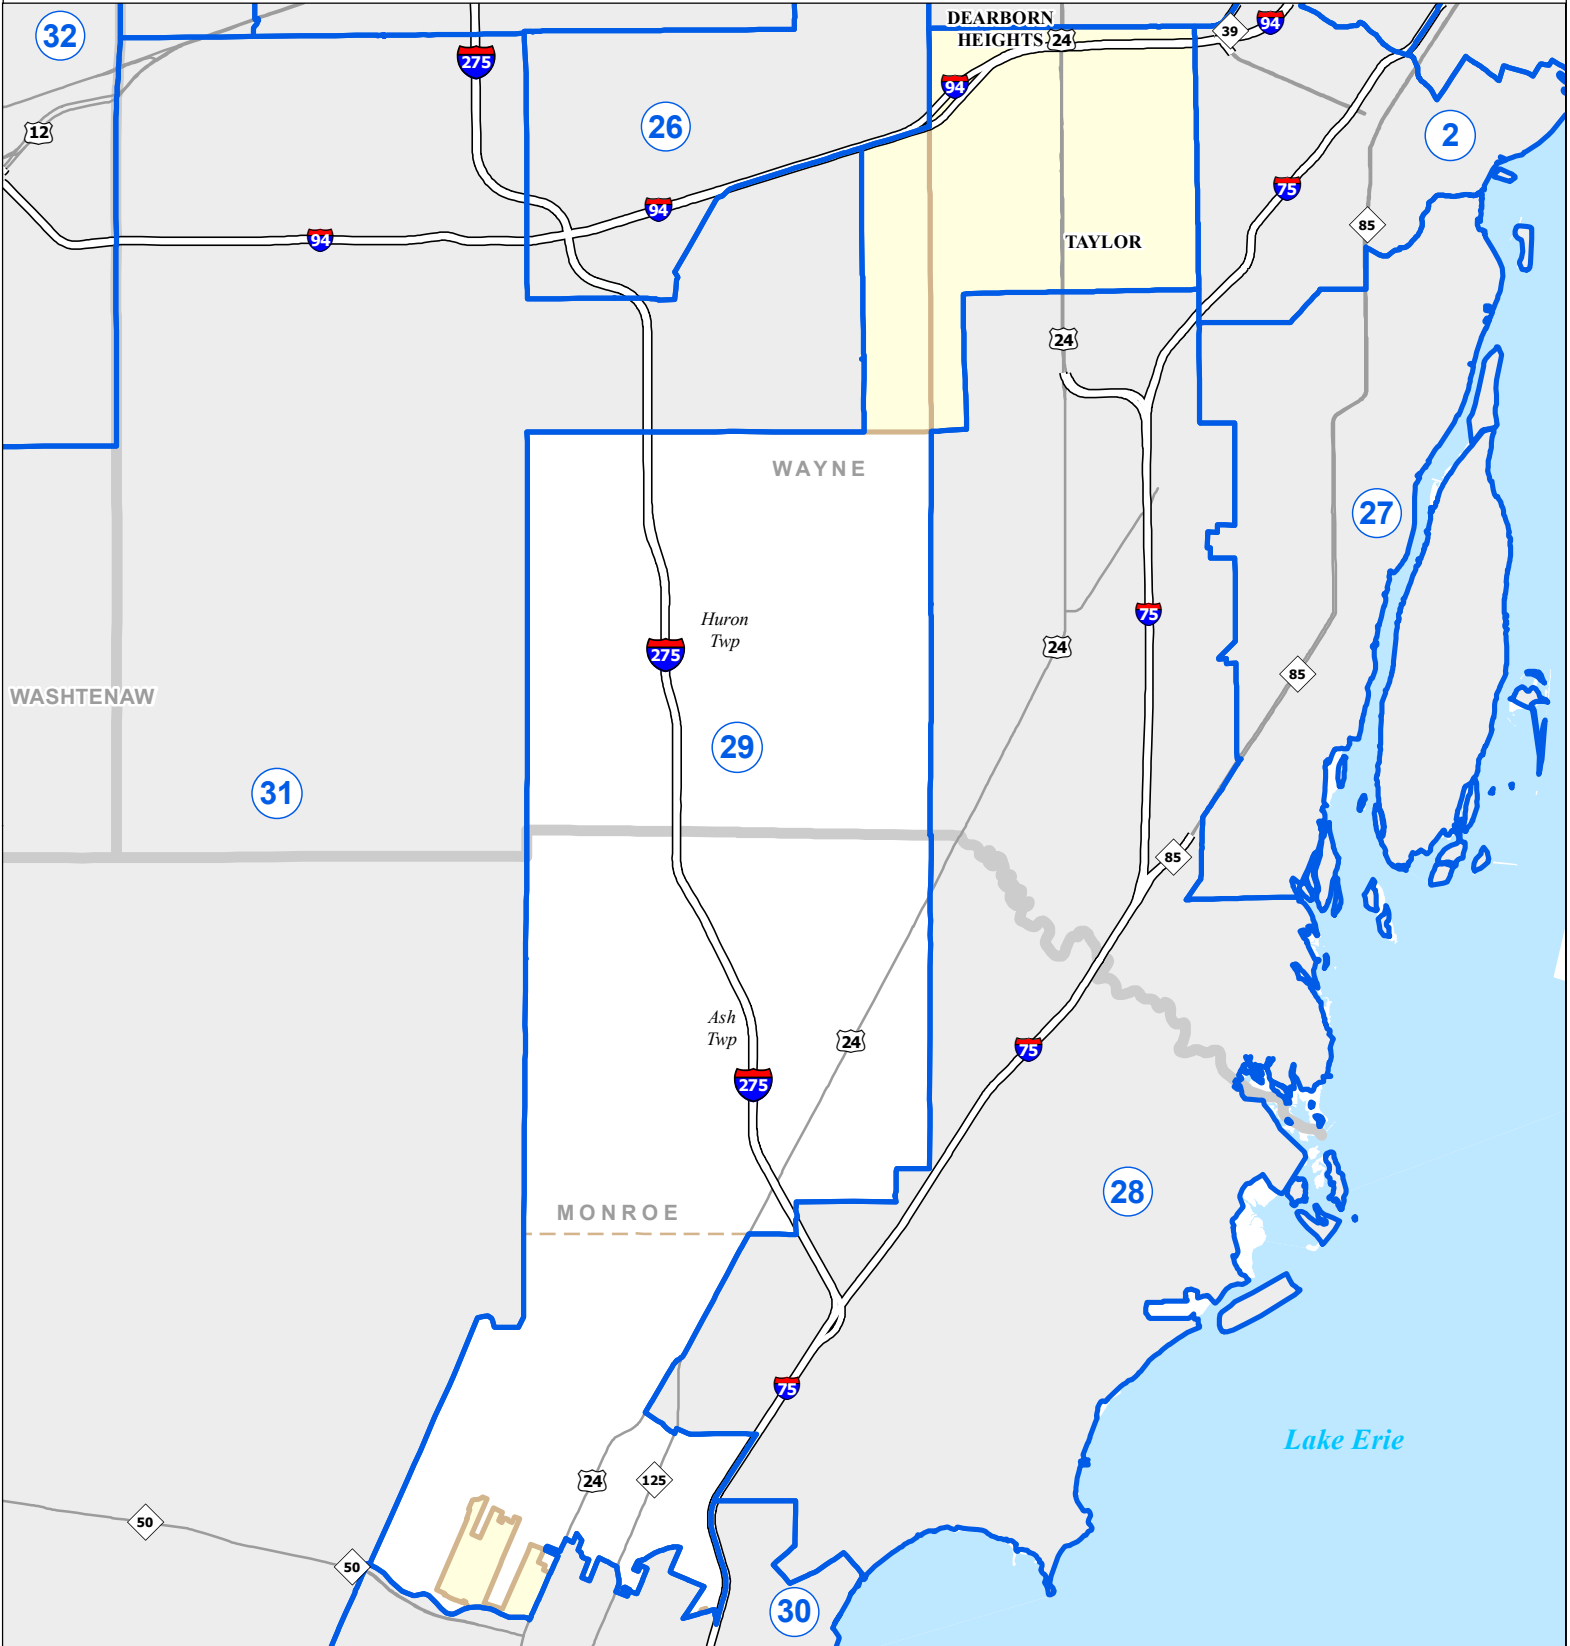

MICHIGAN STATE HOUSE DISTRICT 29

2021 Apportionment Plan

0 2.5 5 Miles

Source:
 Base Map - Michigan Geographic Framework v17a, v20
 House District Boundaries - 2021 Apportionment Plan as adopted by the
 Michigan Independent Citizens Redistricting Commission on 12/28/2021
 pursuant to its authority and duty in Article IV, Section 6 of the Michigan
 Constitution of 1963

Legend					
	House District		County		Freeway
	City		Township		Highway

Michigan House of Representatives

District 29

Monroe County (part)

Ash Township

Frenchtown Township (part)

Monroe city (part)

Wayne County (part)

Huron Township

Romulus city (part)

Taylor city (part)