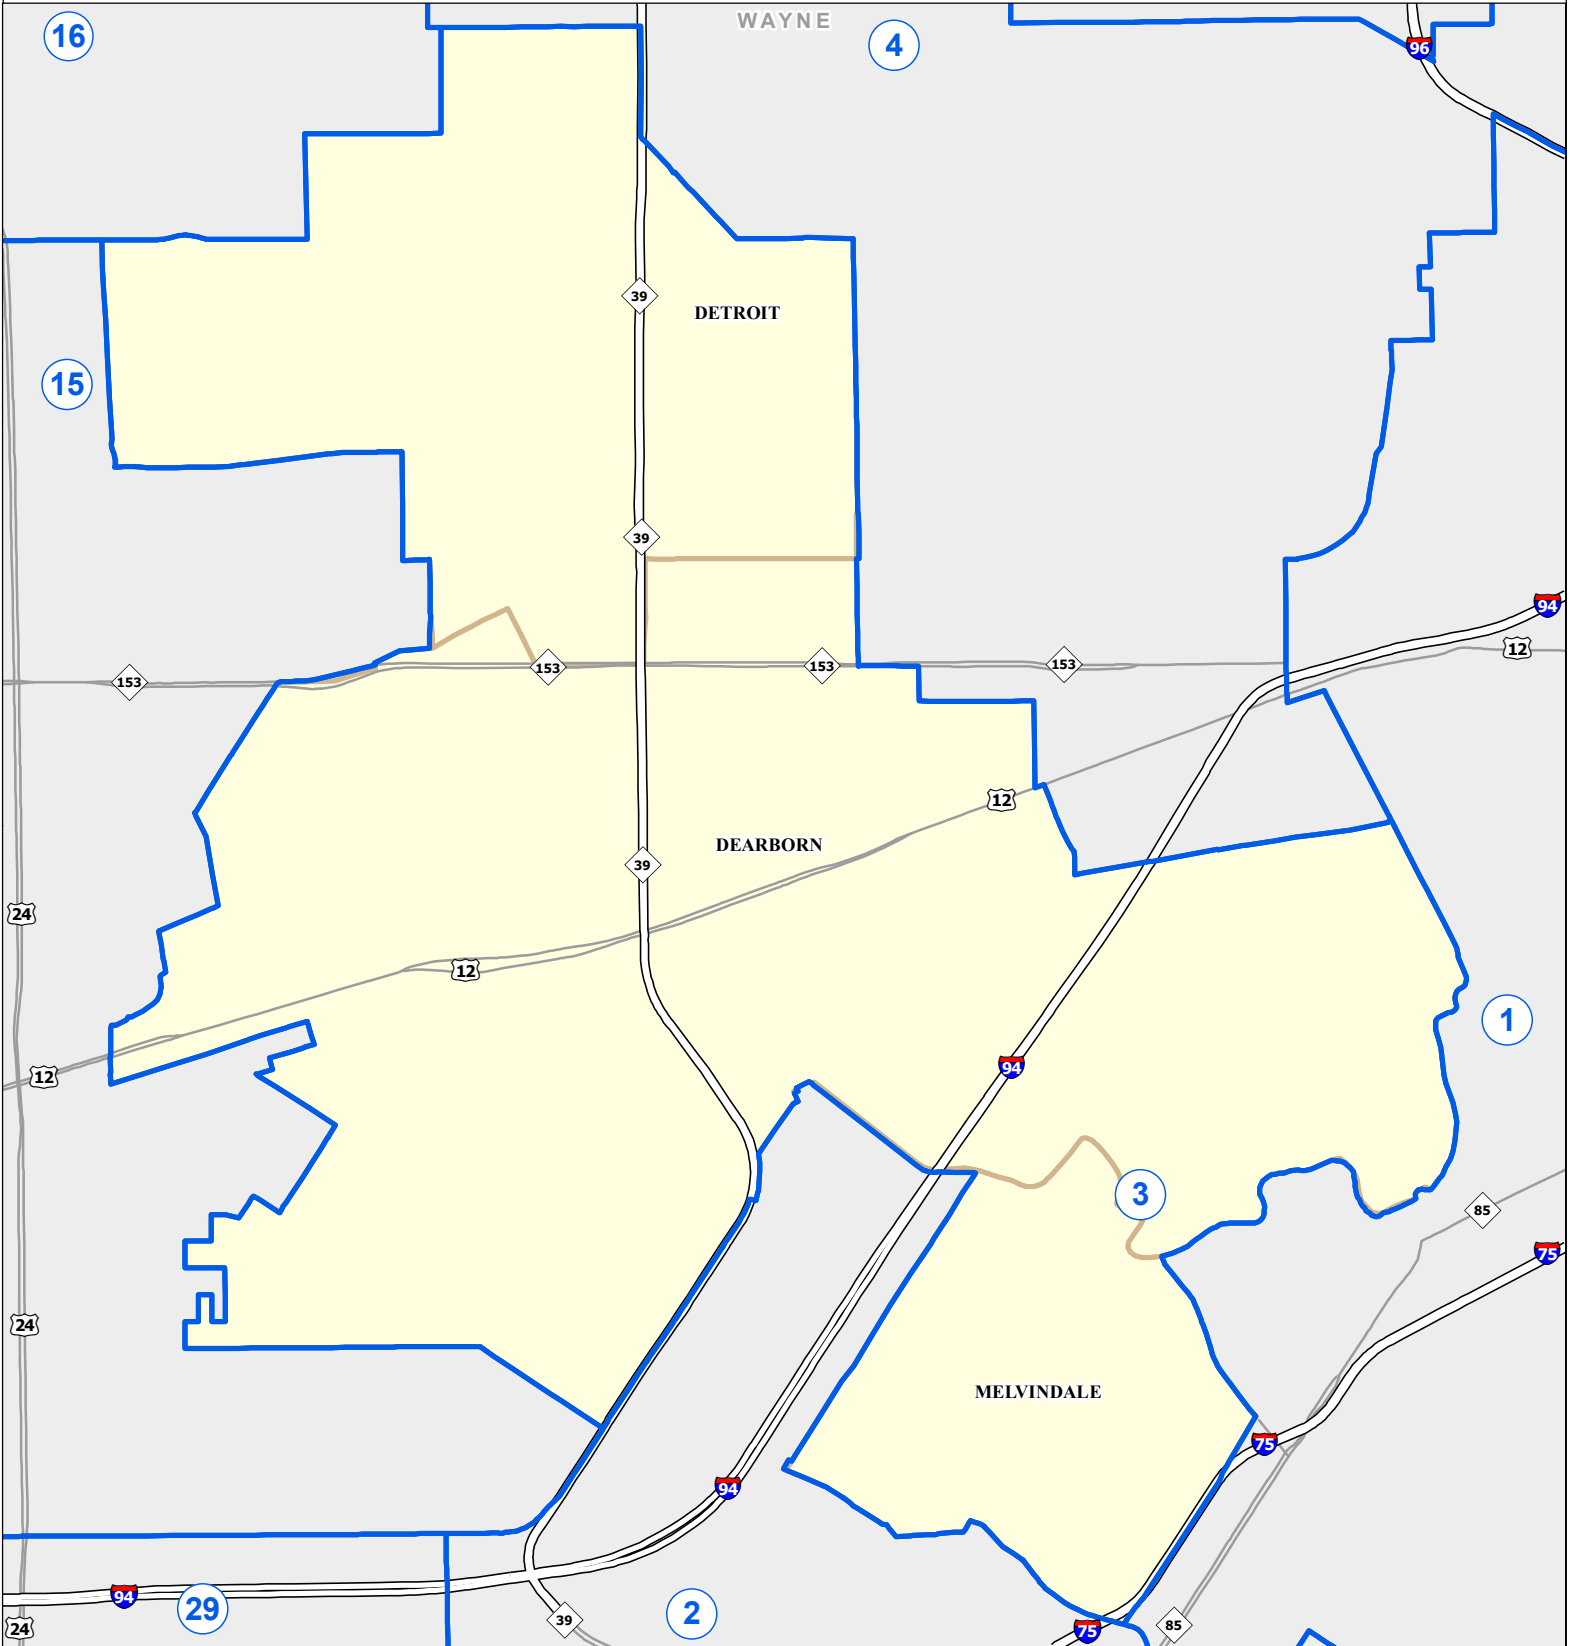

# MICHIGAN STATE HOUSE DISTRICT 3 2021 Apportionment Plan

Source:  
Base Map - Michigan Geographic Framework v17a, v20  
House District Boundaries - 2021 Apportionment Plan as adopted by the  
Michigan Independent Citizens Redistricting Commission on 12/28/2021  
pursuant to its authority and duty in Article IV, Section 6 of the Michigan  
Constitution of 1963

Legend					
	House District		County		Freeway
	City		Township		Highway

## **District 3**

Wayne County (part)  
Dearborn city (part)  
Detroit city (part)  
Melvindale city

2021 Apportionment Plan as adopted by the Michigan Independent Citizens Redistricting Commission on 12/28/2021 pursuant to its authority and duty in Article IV, Section 6 of the Michigan Constitution of 1963.