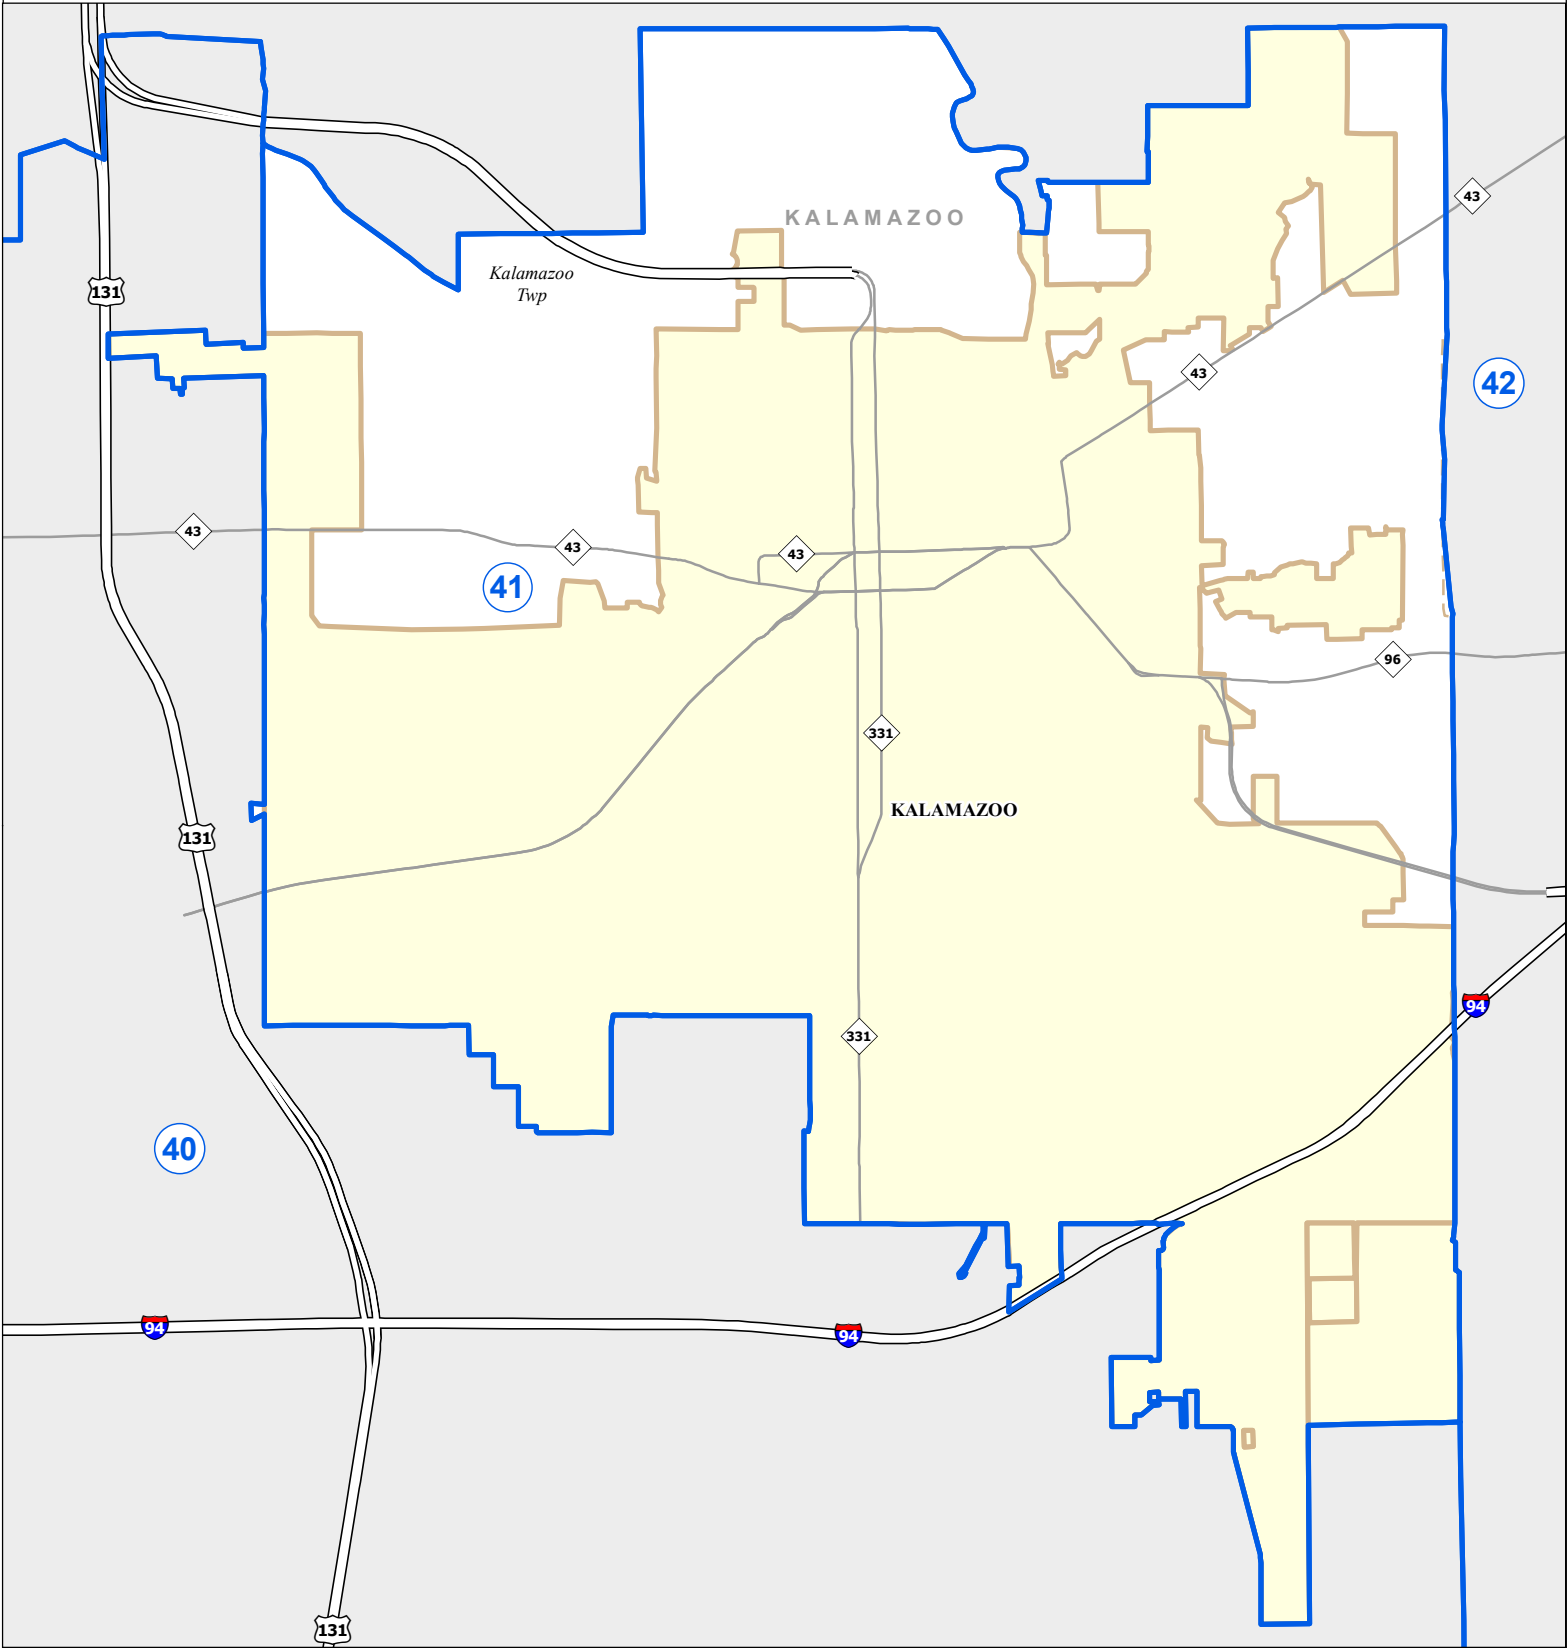

MICHIGAN STATE HOUSE DISTRICT 41

2021 Apportionment Plan

Source:
 Base Map - Michigan Geographic Framework v17a, v20
 House District Boundaries - 2021 Apportionment Plan as adopted by the
 Michigan Independent Citizens Redistricting Commission on 12/28/2021
 pursuant to its authority and duty in Article IV, Section 6 of the Michigan
 Constitution of 1963

Legend					
	House District		County		Freeway
	City		Township		Highway

Michigan House of Representatives

District 41

Kalamazoo County (part)
Kalamazoo city (part)
Kalamazoo Township (part)
Portage city (part)

2021 Apportionment Plan as adopted by the Michigan Independent Citizens Redistricting Commission on 12/28/2021 pursuant to its authority and duty in Article IV, Section 6 of the Michigan Constitution of 1963.