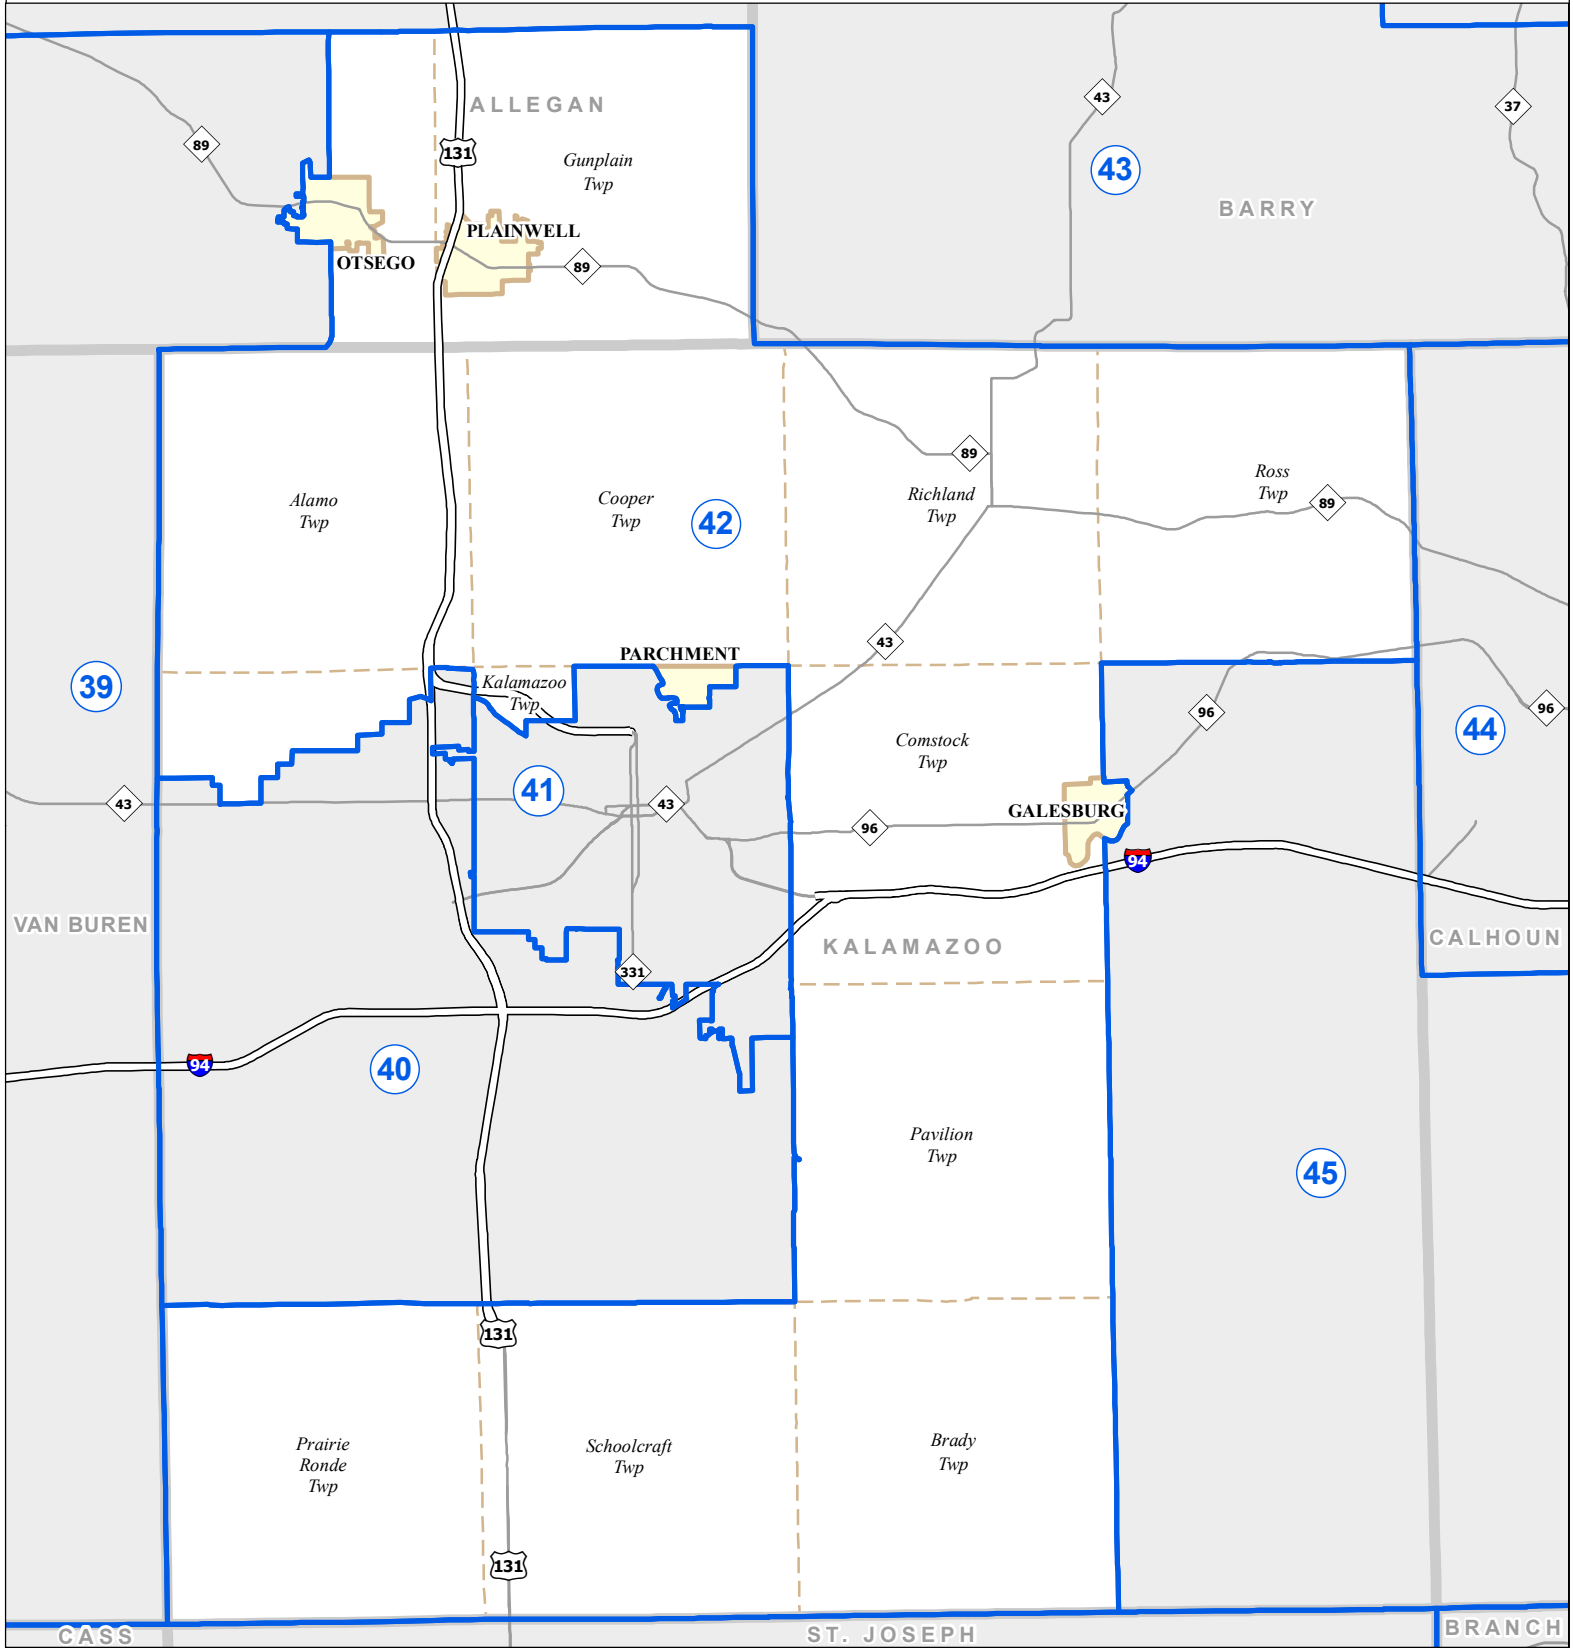

MICHIGAN STATE HOUSE DISTRICT 42

2021 Apportionment Plan

Source:
 Base Map - Michigan Geographic Framework v17a, v20
 House District Boundaries - 2021 Apportionment Plan as adopted by the
 Michigan Independent Citizens Redistricting Commission on 12/28/2021
 pursuant to its authority and duty in Article IV, Section 6 of the Michigan
 Constitution of 1963

Legend

House District	County	Freeway
City	Township	Highway

Michigan House of Representatives

District 42

Allegan County (part)

Gunplain Township

Otsego city

Otsego Township (part)

Plainwell city

Kalamazoo County (part)

Alamo Township

Brady Township

Comstock Township

Cooper Township

Galesburg city

Kalamazoo Township (part)

Oshtemo Township (part)

Parchment city

Pavilion Township

Prairie Ronde Township

Richland Township

Ross Township

Schoolcraft Township

2021 Apportionment Plan as adopted by the Michigan Independent Citizens Redistricting Commission on 12/28/2021 pursuant to its authority and duty in Article IV, Section 6 of the Michigan Constitution of 1963.