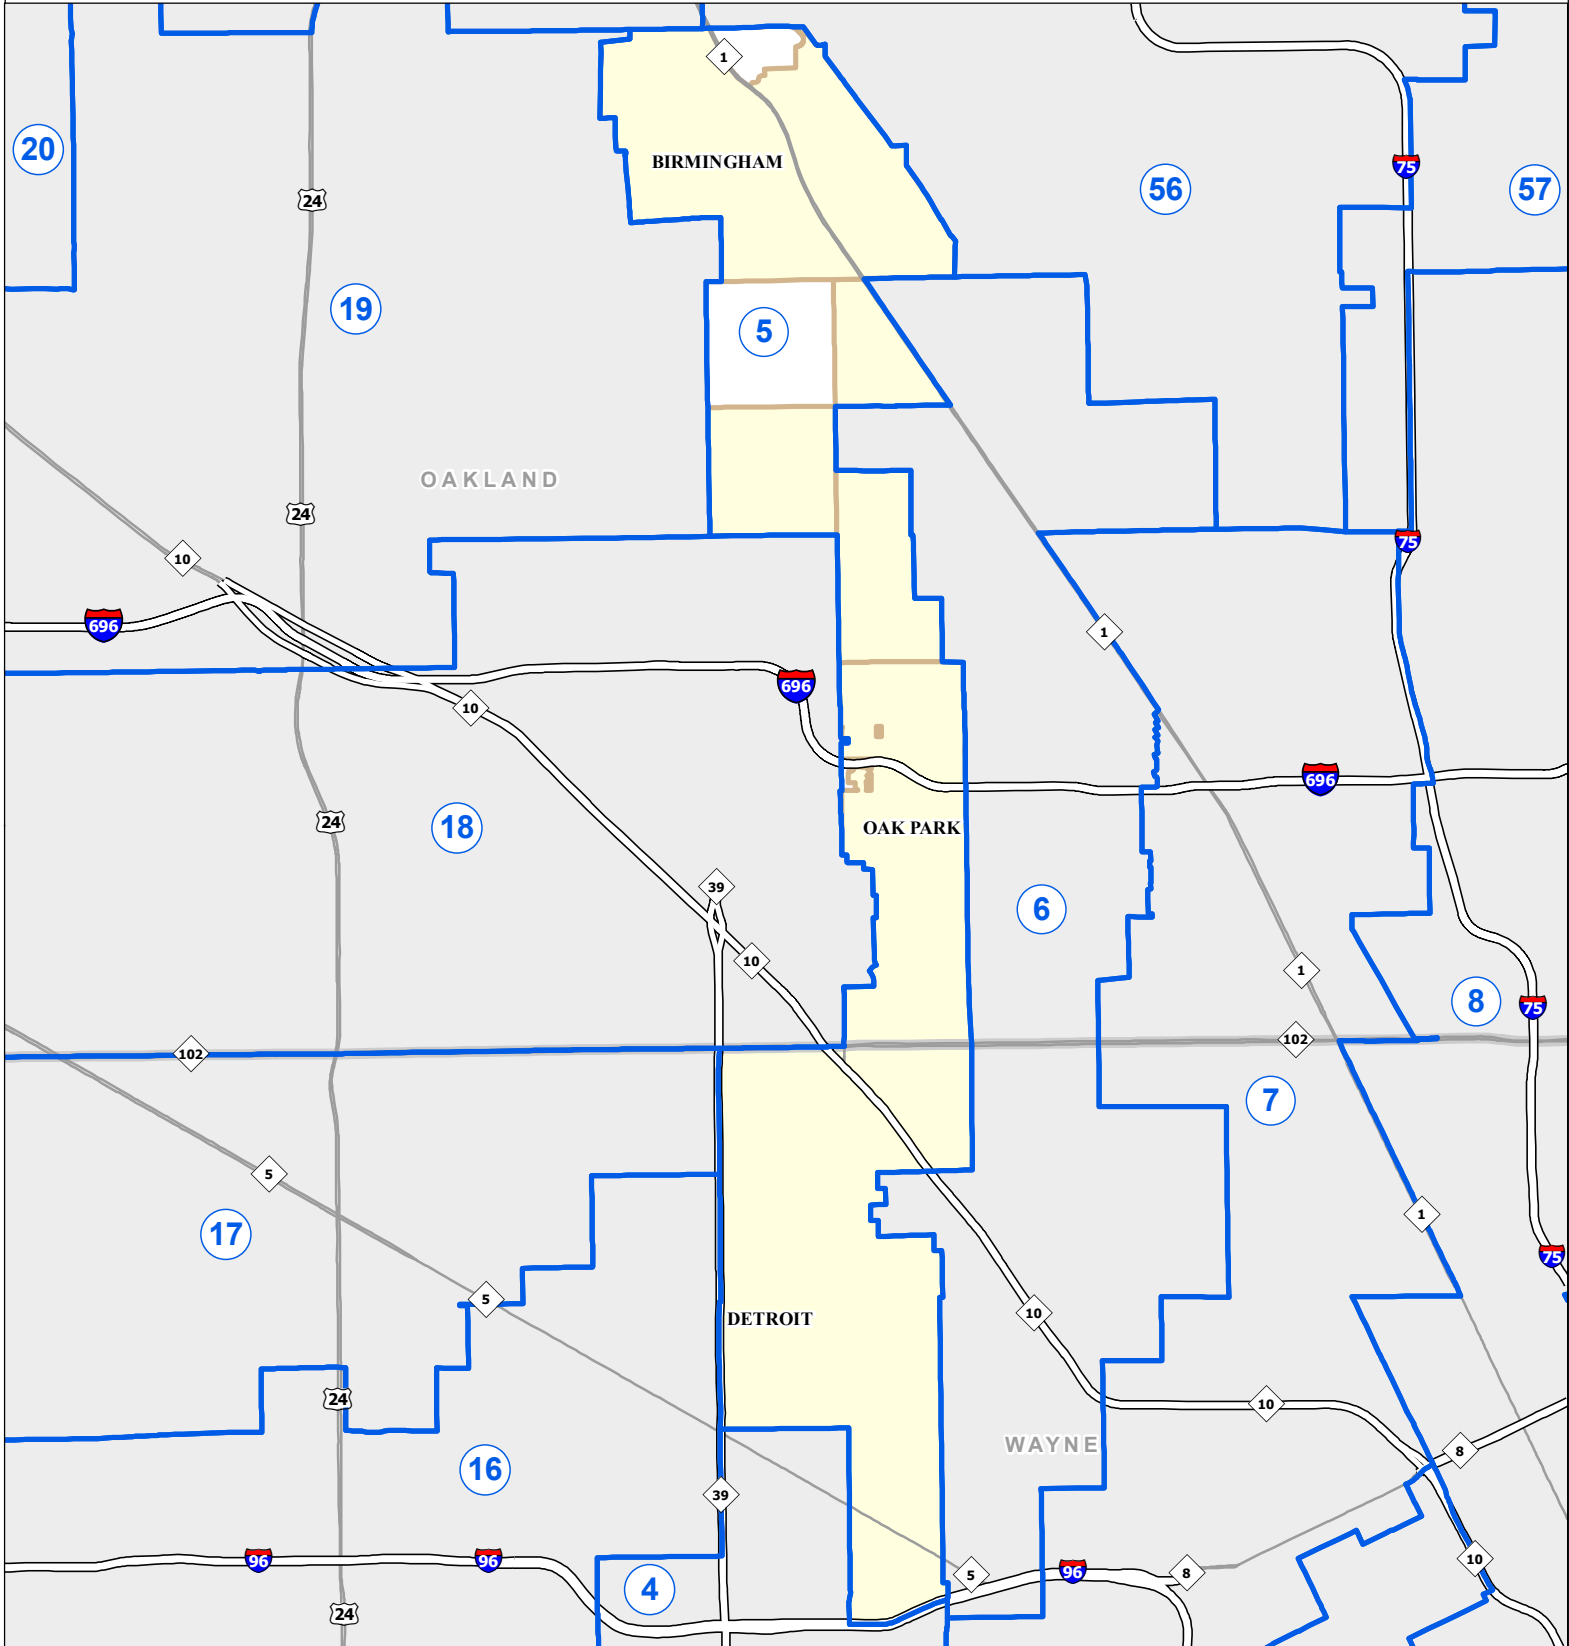

# MICHIGAN STATE HOUSE DISTRICT 5 2021 Apportionment Plan

Source:  
Base Map - Michigan Geographic Framework v17a, v20  
House District Boundaries - 2021 Apportionment Plan as adopted by the  
Michigan Independent Citizens Redistricting Commission on 12/28/2021  
pursuant to its authority and duty in Article IV, Section 6 of the Michigan  
Constitution of 1963

Legend					
	House District		County		Freeway
	City		Township		Highway

## **District 5**

Oakland County (part)  
Berkley city (part)  
Birmingham city (part)  
Bloomfield Township (part)  
Oak Park city (part)  
Royal Oak city (part)  
Southfield city (part)  
Southfield Township (part)  
Wayne County (part)  
Detroit city (part)

2021 Apportionment Plan as adopted by the Michigan Independent Citizens Redistricting Commission on 12/28/2021 pursuant to its authority and duty in Article IV, Section 6 of the Michigan Constitution of 1963.