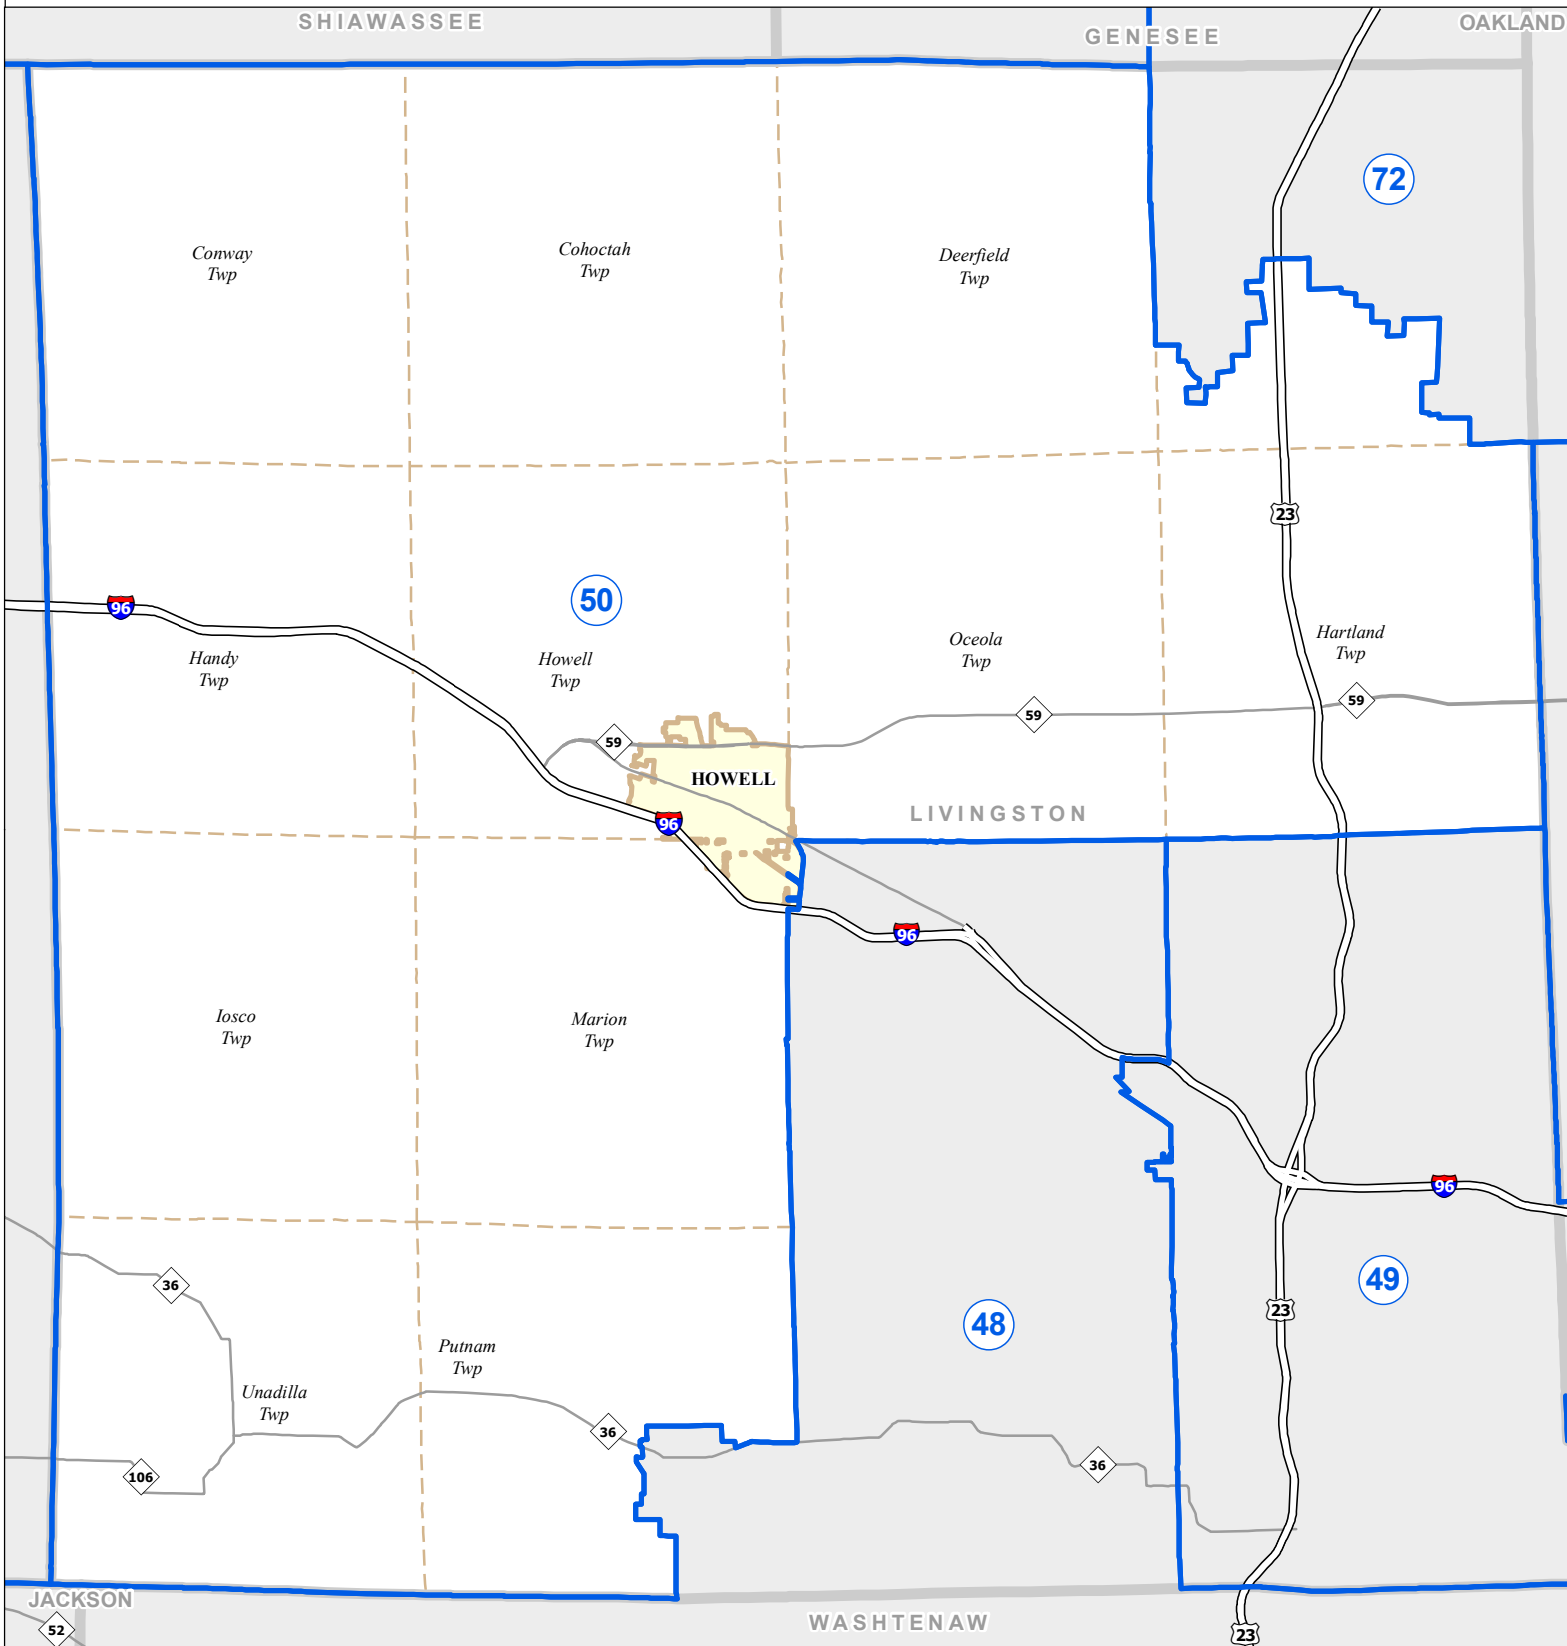

MICHIGAN STATE HOUSE DISTRICT 50

2021 Apportionment Plan

0 2.5 5 Miles

Source:
Base Map - Michigan Geographic Framework v17a, v20
House District Boundaries - 2021 Apportionment Plan as adopted by the
Michigan Independent Citizens Redistricting Commission on 12/28/2021
pursuant to its authority and duty in Article IV, Section 6 of the Michigan
Constitution of 1963

Legend			
	House District		County
	City		Township
			Freeway
			Highway

Michigan House of Representatives

District 50

Livingston County (part)
Cohoctah Township
Conway Township
Deerfield Township
Handy Township
Hartland Township
Howell city
Howell Township
Iosco Township
Marion Township
Oceola Township
Putnam Township (part)
Tyrone Township (part)
Unadilla Township

2021 Apportionment Plan as adopted by the Michigan Independent Citizens Redistricting Commission on 12/28/2021 pursuant to its authority and duty in Article IV, Section 6 of the Michigan Constitution of 1963.