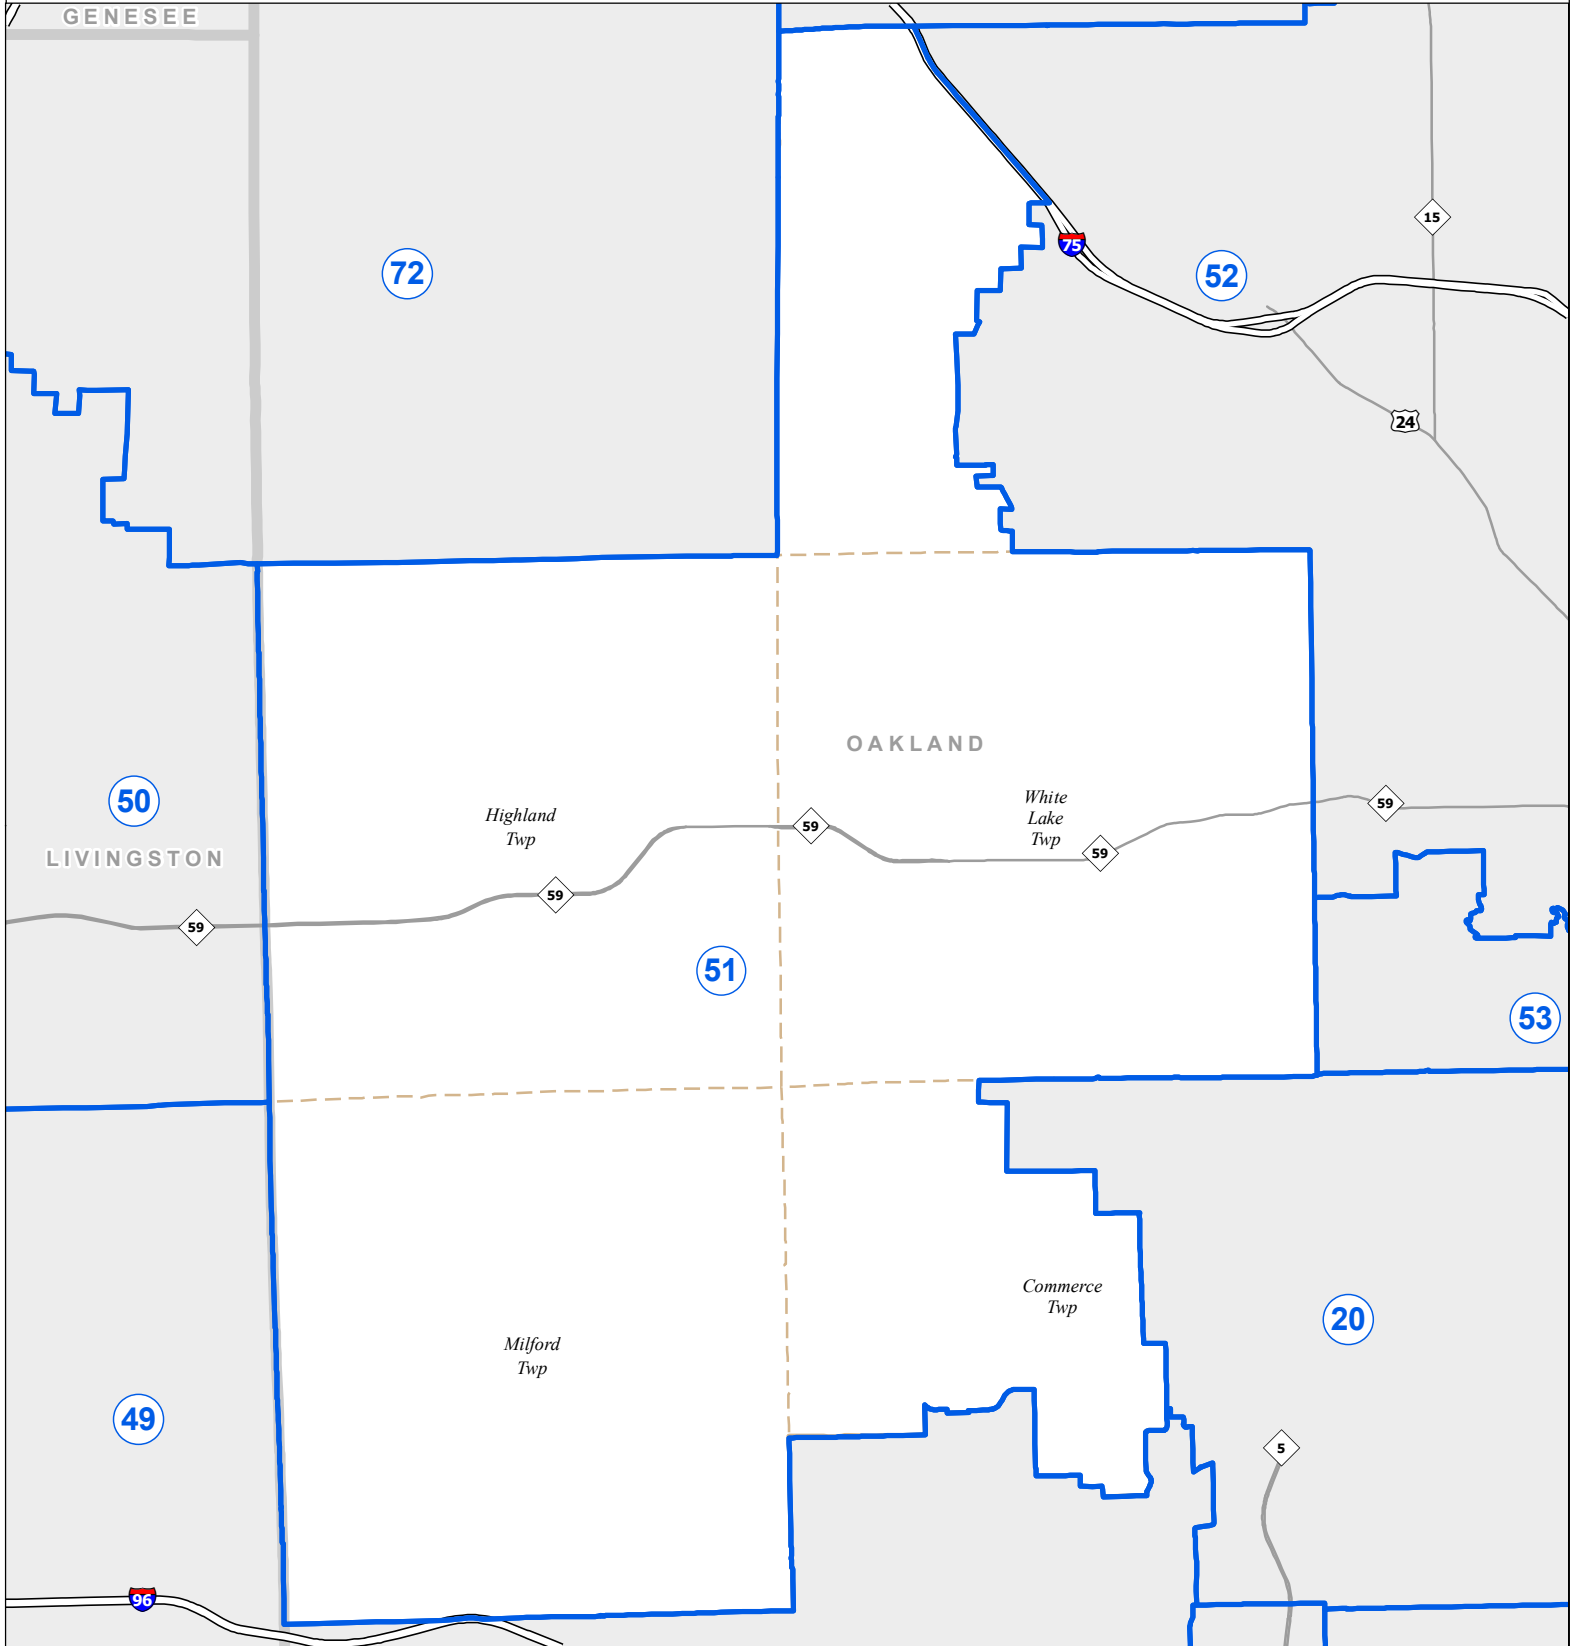

MICHIGAN STATE HOUSE DISTRICT 51

2021 Apportionment Plan

0 2.5 5 Miles

Source:
 Base Map - Michigan Geographic Framework v17a, v20
 House District Boundaries - 2021 Apportionment Plan as adopted by the
 Michigan Independent Citizens Redistricting Commission on 12/28/2021
 pursuant to its authority and duty in Article IV, Section 6 of the Michigan
 Constitution of 1963

Legend					
	House District		County		Freeway
	City		Township		Highway

Michigan House of Representatives

District 51

Oakland County (part)
Commerce Township (part)
Highland Township
Milford Township
Springfield Township (part)
White Lake Township

2021 Apportionment Plan as adopted by the Michigan Independent Citizens Redistricting Commission on 12/28/2021 pursuant to its authority and duty in Article IV, Section 6 of the Michigan Constitution of 1963.