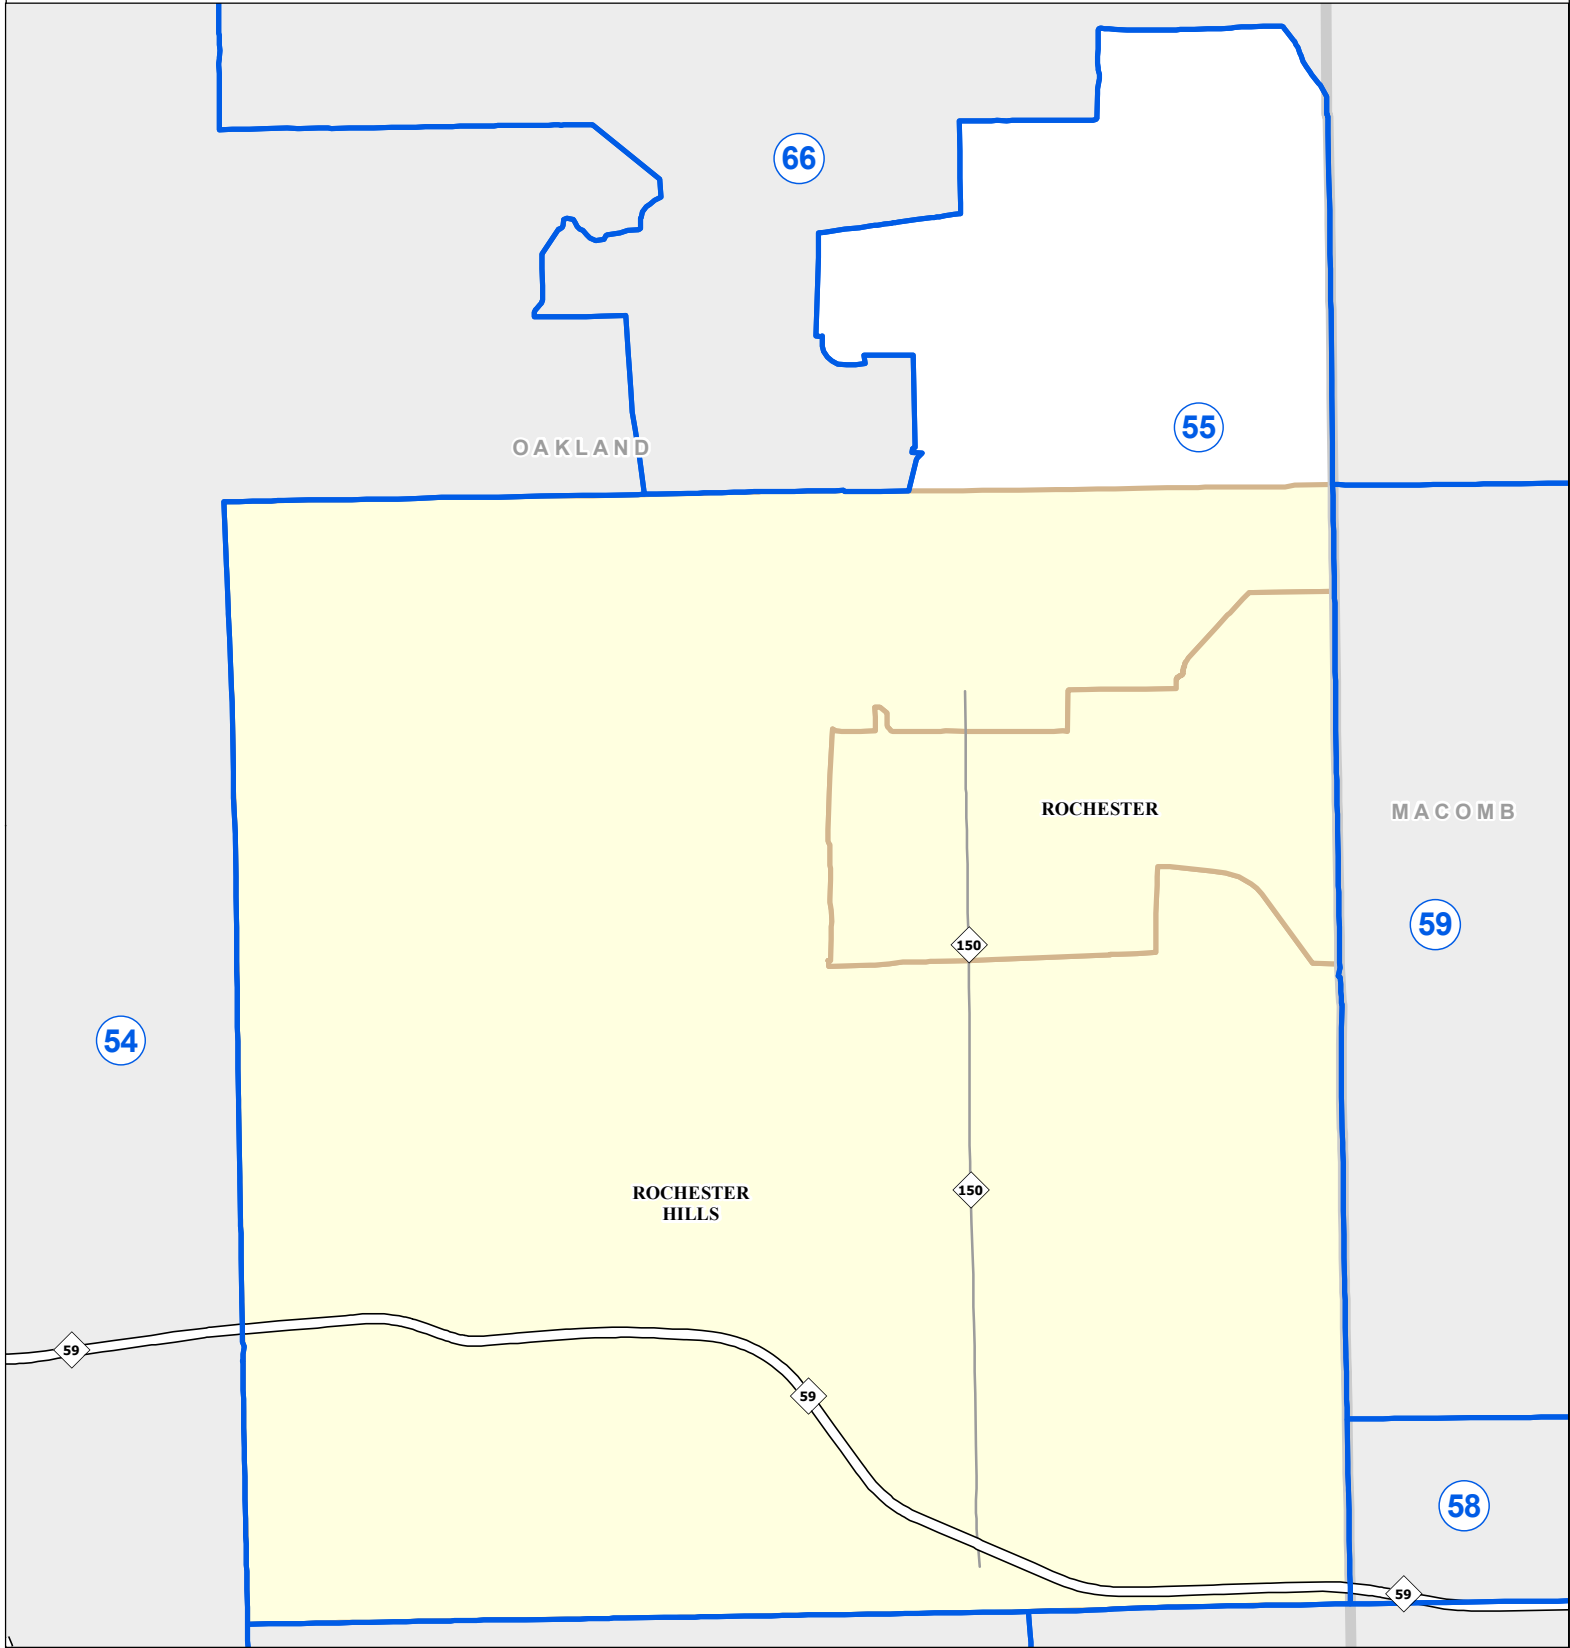

MICHIGAN STATE HOUSE DISTRICT 55

2021 Apportionment Plan

Source:
 Base Map - Michigan Geographic Framework v17a, v20
 House District Boundaries - 2021 Apportionment Plan as adopted by the
 Michigan Independent Citizens Redistricting Commission on 12/28/2021
 pursuant to its authority and duty in Article IV, Section 6 of the Michigan
 Constitution of 1963

Legend					
	House District		County		Freeway
	City		Township		Highway

Michigan House of Representatives

District 55

Oakland County (part)

Oakland Charter Township (part)

Rochester city

Rochester Hills city

2021 Apportionment Plan as adopted by the Michigan Independent Citizens Redistricting Commission on 12/28/2021 pursuant to its authority and duty in Article IV, Section 6 of the Michigan Constitution of 1963.