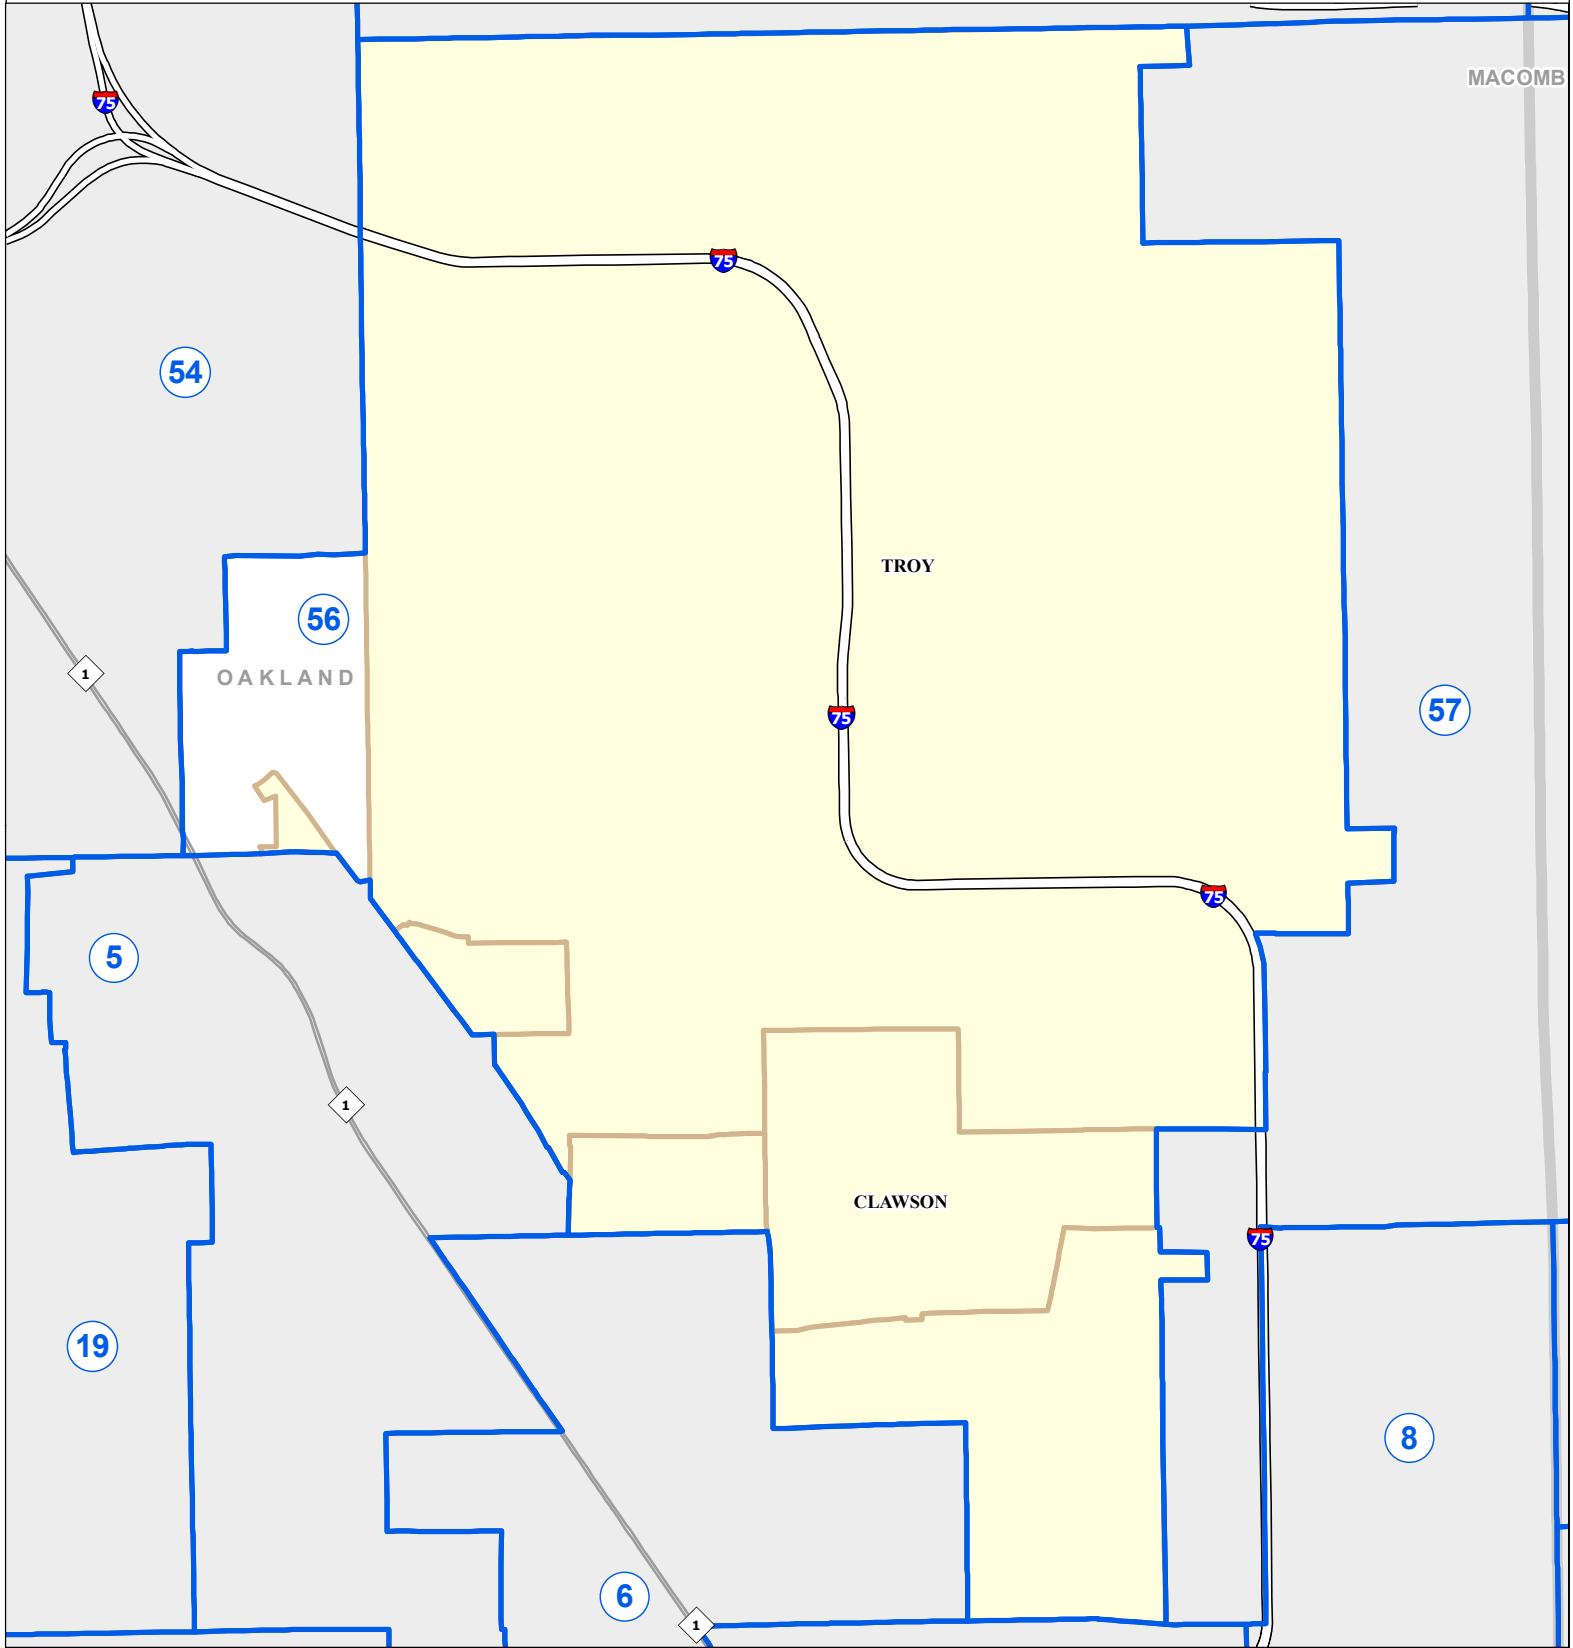

# MICHIGAN STATE HOUSE DISTRICT 56 2021 Apportionment Plan

MACOMB

TROY

OAKLAND

CLAWSON

Source:  
Base Map - Michigan Geographic Framework v17a, v20  
House District Boundaries - 2021 Apportionment Plan as adopted by the  
Michigan Independent Citizens Redistricting Commission on 12/28/2021  
pursuant to its authority and duty in Article IV, Section 6 of the Michigan  
Constitution of 1963

Legend					
	House District		County		Freeway
	City		Township		Highway

## **District 56**

Oakland County (part)  
Birmingham city (part)  
Bloomfield Township (part)  
Clawson city  
Royal Oak city (part)  
Troy city (part)

2021 Apportionment Plan as adopted by the Michigan Independent Citizens Redistricting Commission on 12/28/2021 pursuant to its authority and duty in Article IV, Section 6 of the Michigan Constitution of 1963.