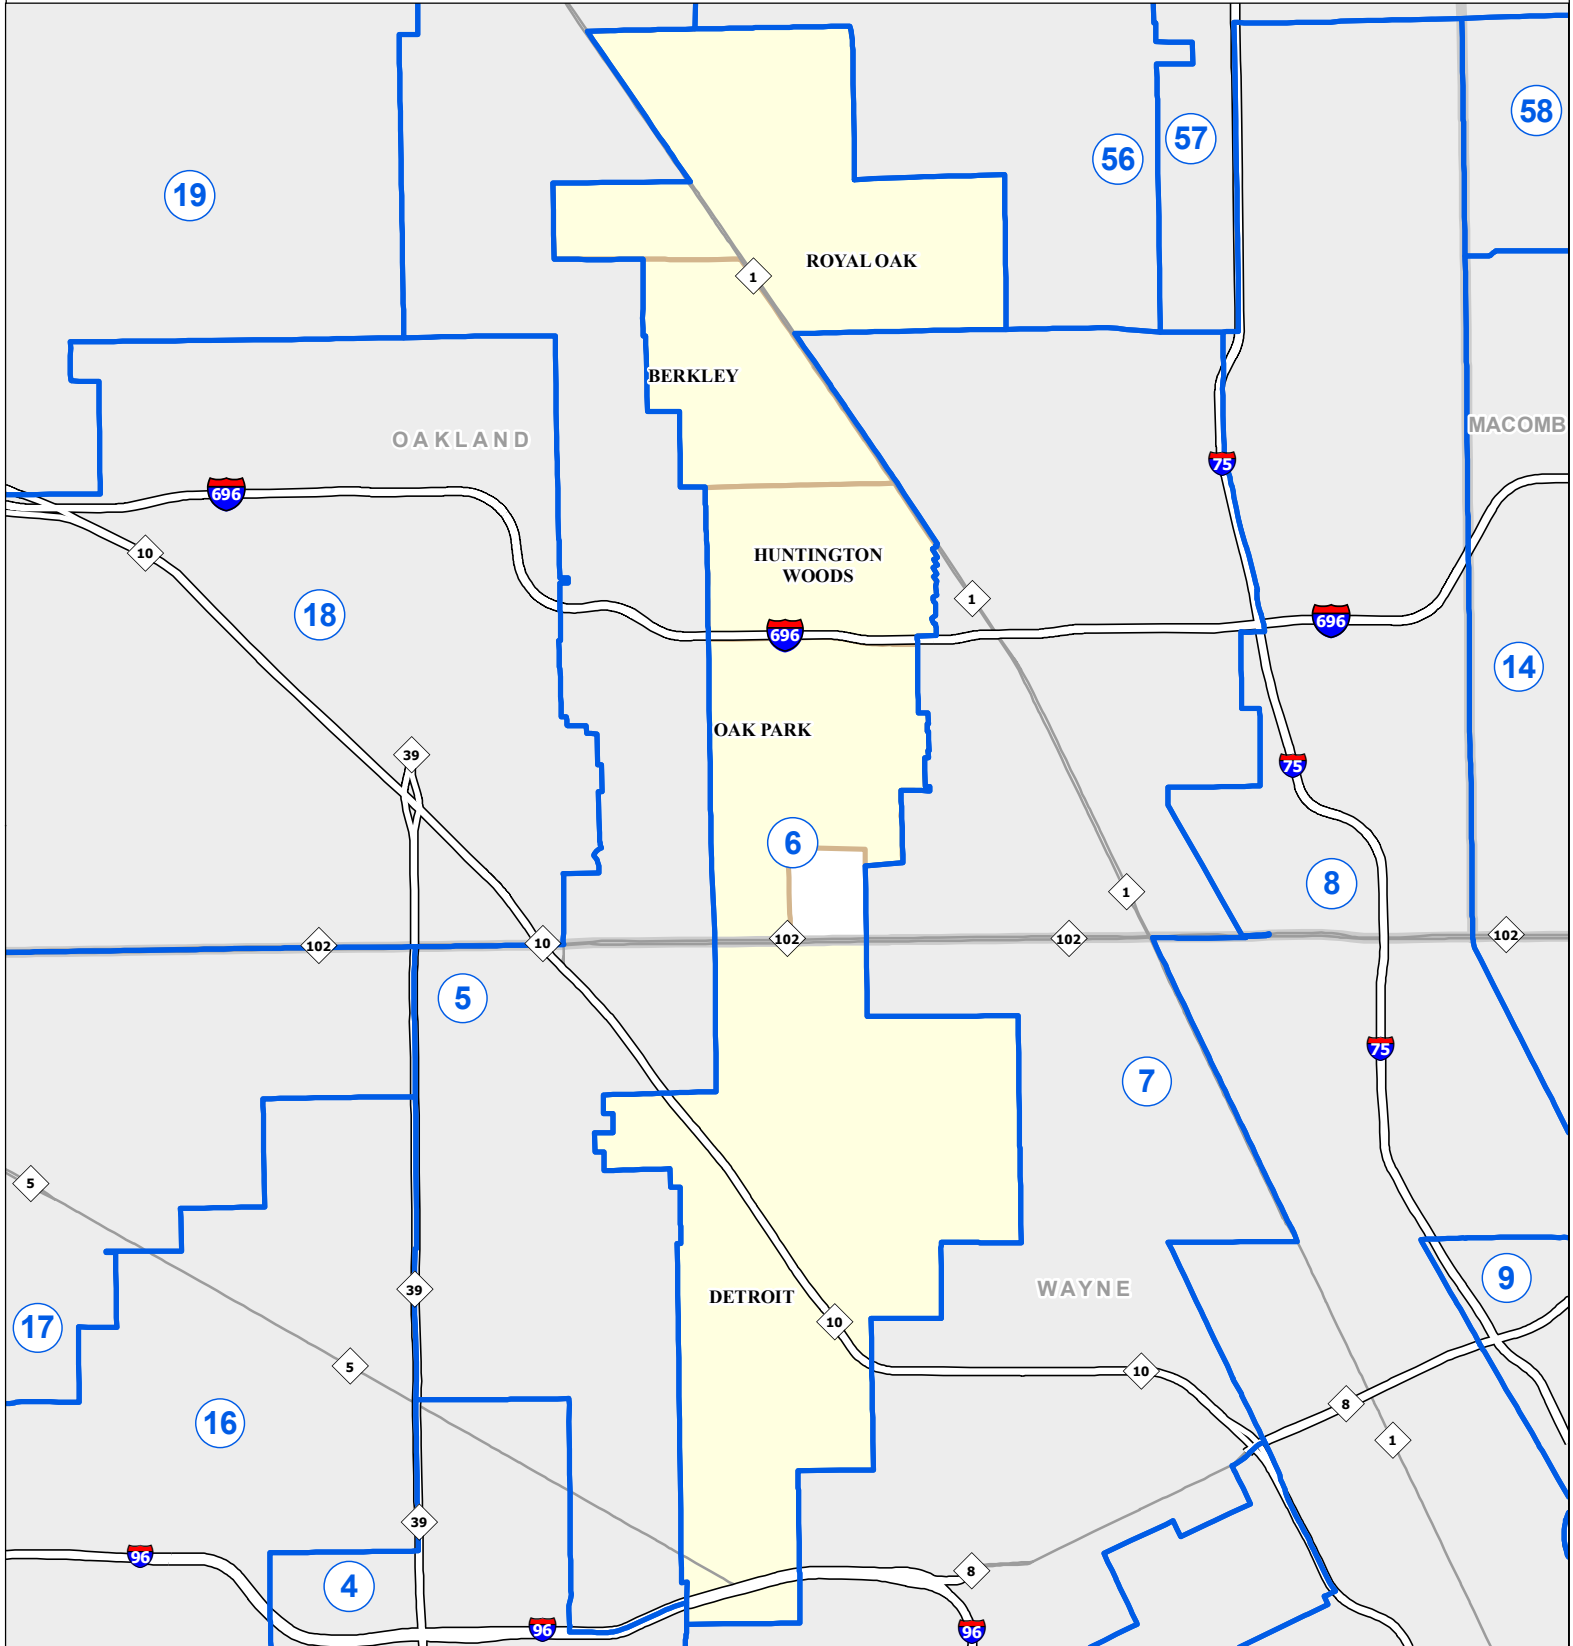

# MICHIGAN STATE HOUSE DISTRICT 6 2021 Apportionment Plan

0 2.5 5 Miles

Source:  
Base Map - Michigan Geographic Framework v17a, v20  
House District Boundaries - 2021 Apportionment Plan as adopted by the  
Michigan Independent Citizens Redistricting Commission on 12/28/2021  
pursuant to its authority and duty in Article IV, Section 6 of the Michigan  
Constitution of 1963

Legend					
	House District		County		Freeway
	City		Township		Highway

## **District 6**

Oakland County (part)  
Berkley city (part)  
Huntington Woods city  
Oak Park city (part)  
Royal Oak city (part)  
Royal Oak Township (part)  
Wayne County (part)  
Detroit city (part)