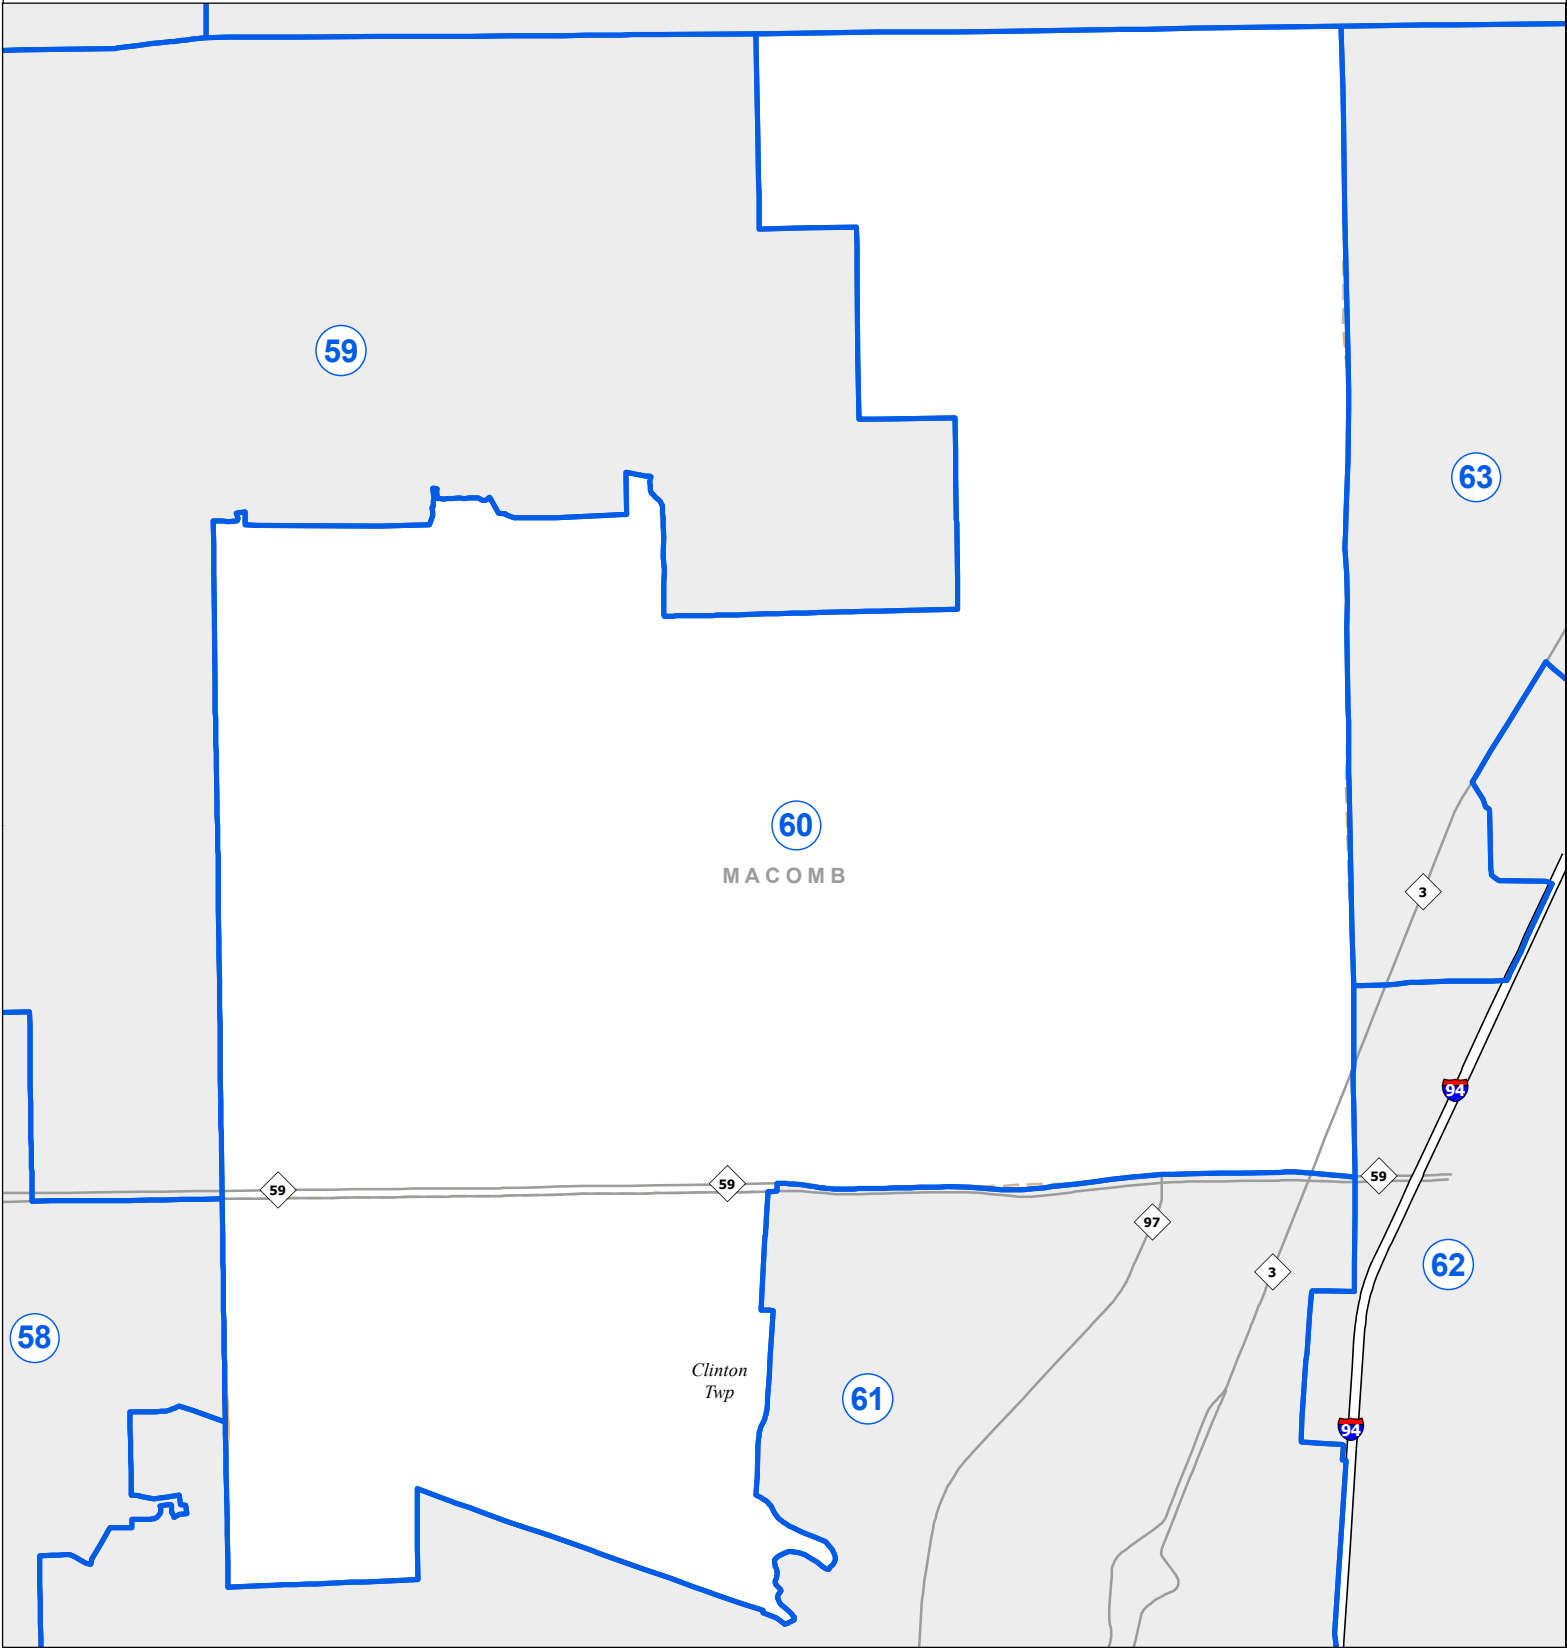

MICHIGAN STATE HOUSE DISTRICT 60

2021 Apportionment Plan

Source:
 Base Map - Michigan Geographic Framework v17a, v20
 House District Boundaries - 2021 Apportionment Plan as adopted by the
 Michigan Independent Citizens Redistricting Commission on 12/28/2021
 pursuant to its authority and duty in Article IV, Section 6 of the Michigan
 Constitution of 1963

Legend

House District	County	Freeway
City	Township	Highway

Michigan House of Representatives

District 60

Macomb County (part)
Chesterfield Township (part)
Clinton Township (part)
Macomb Township (part)

2021 Apportionment Plan as adopted by the Michigan Independent Citizens Redistricting Commission on 12/28/2021 pursuant to its authority and duty in Article IV, Section 6 of the Michigan Constitution of 1963.