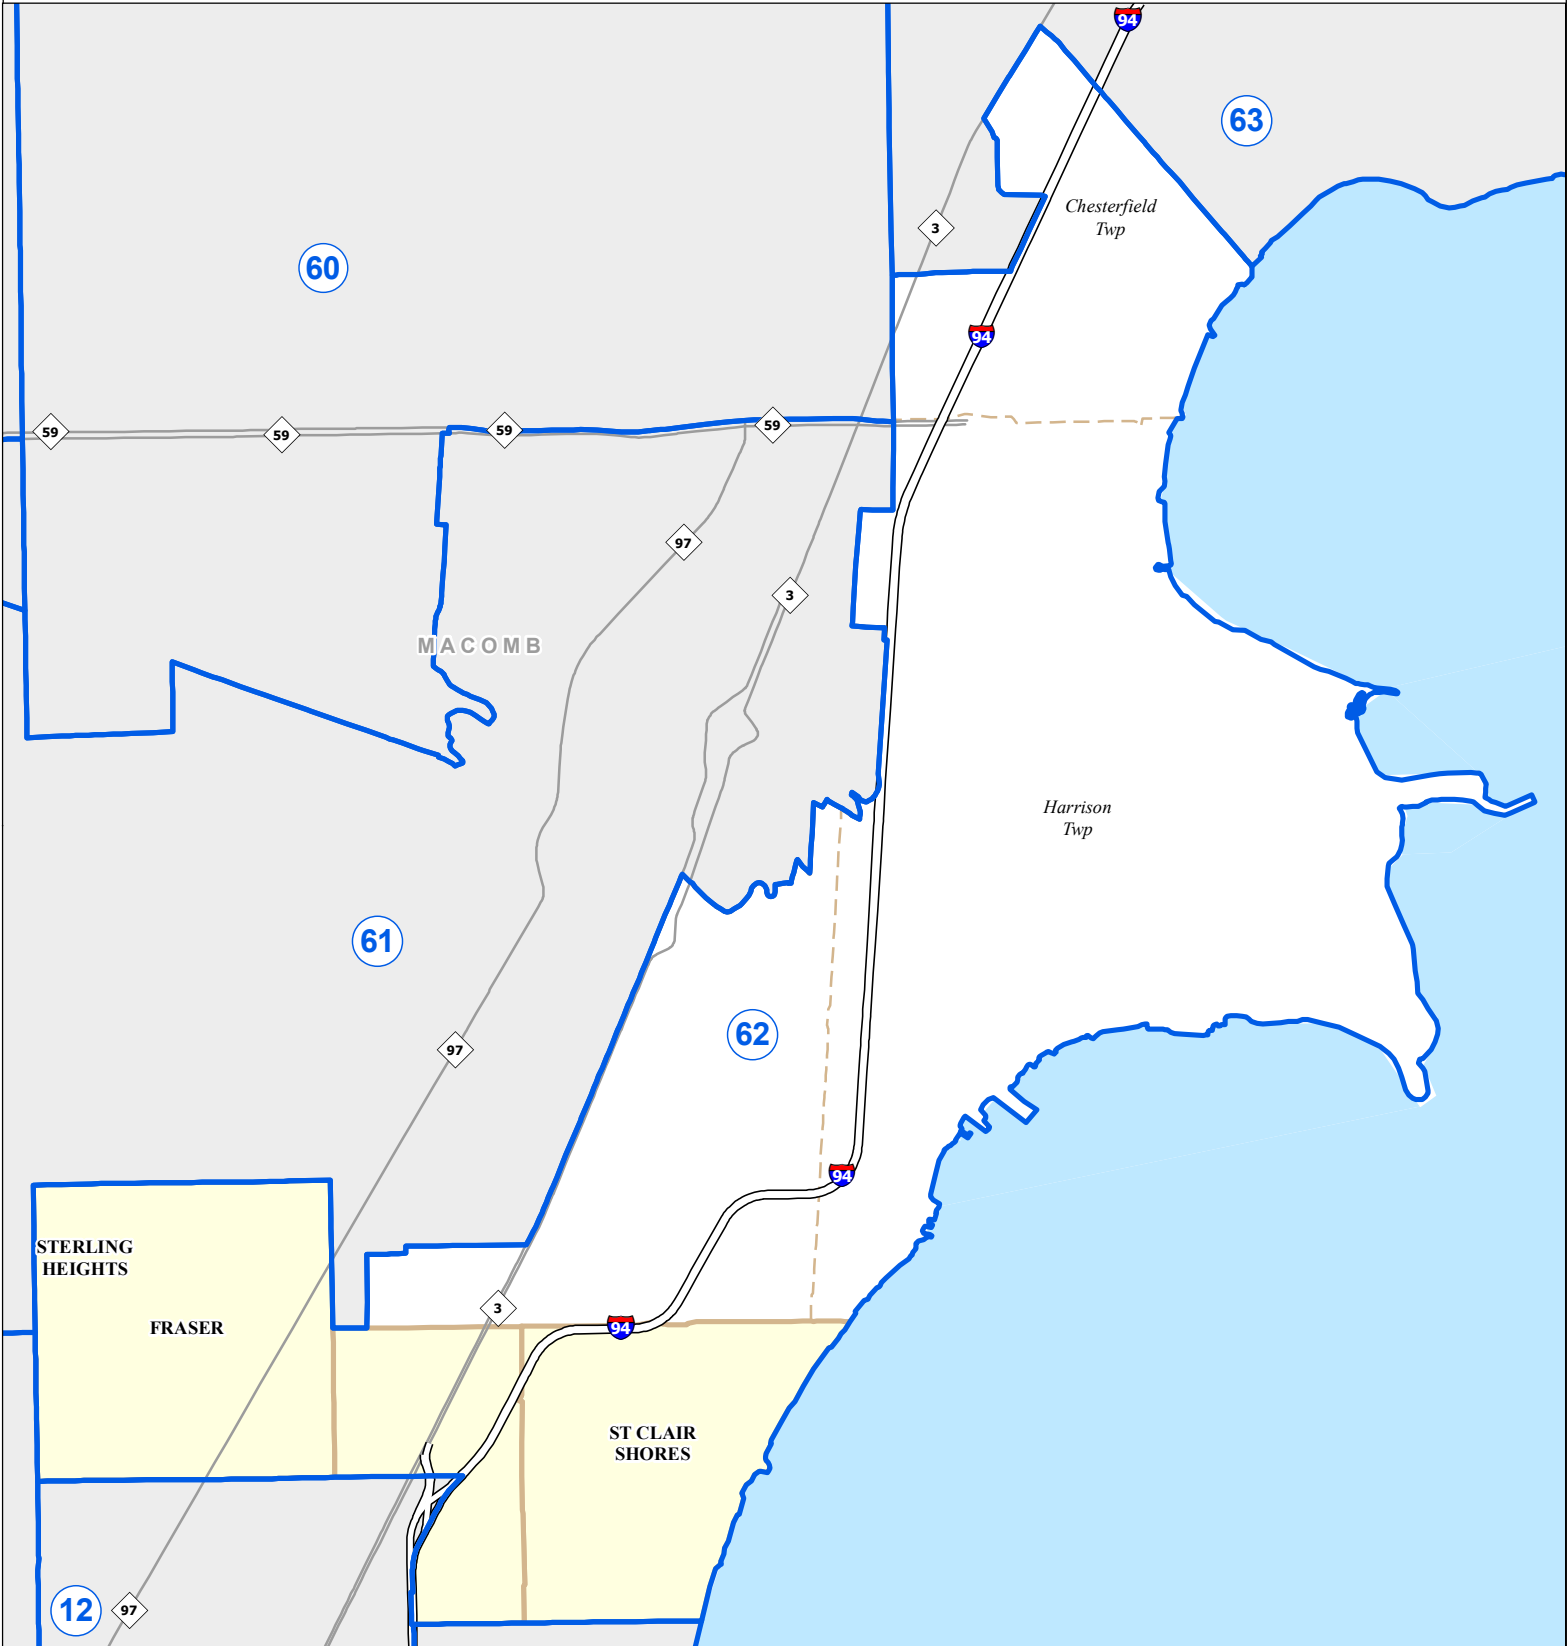

MICHIGAN STATE HOUSE DISTRICT 62

2021 Apportionment Plan

Source:
 Base Map - Michigan Geographic Framework v17a, v20
 House District Boundaries - 2021 Apportionment Plan as adopted by the
 Michigan Independent Citizens Redistricting Commission on 12/28/2021
 pursuant to its authority and duty in Article IV, Section 6 of the Michigan
 Constitution of 1963

Legend					
	House District		County		Freeway
	City		Township		Highway

Michigan House of Representatives

District 62

Macomb County (part)
Chesterfield Township (part)
Clinton Township (part)
Fraser city
Harrison Township
Roseville city (part)
St Clair Shores city (part)

2021 Apportionment Plan as adopted by the Michigan Independent Citizens Redistricting Commission on 12/28/2021 pursuant to its authority and duty in Article IV, Section 6 of the Michigan Constitution of 1963.