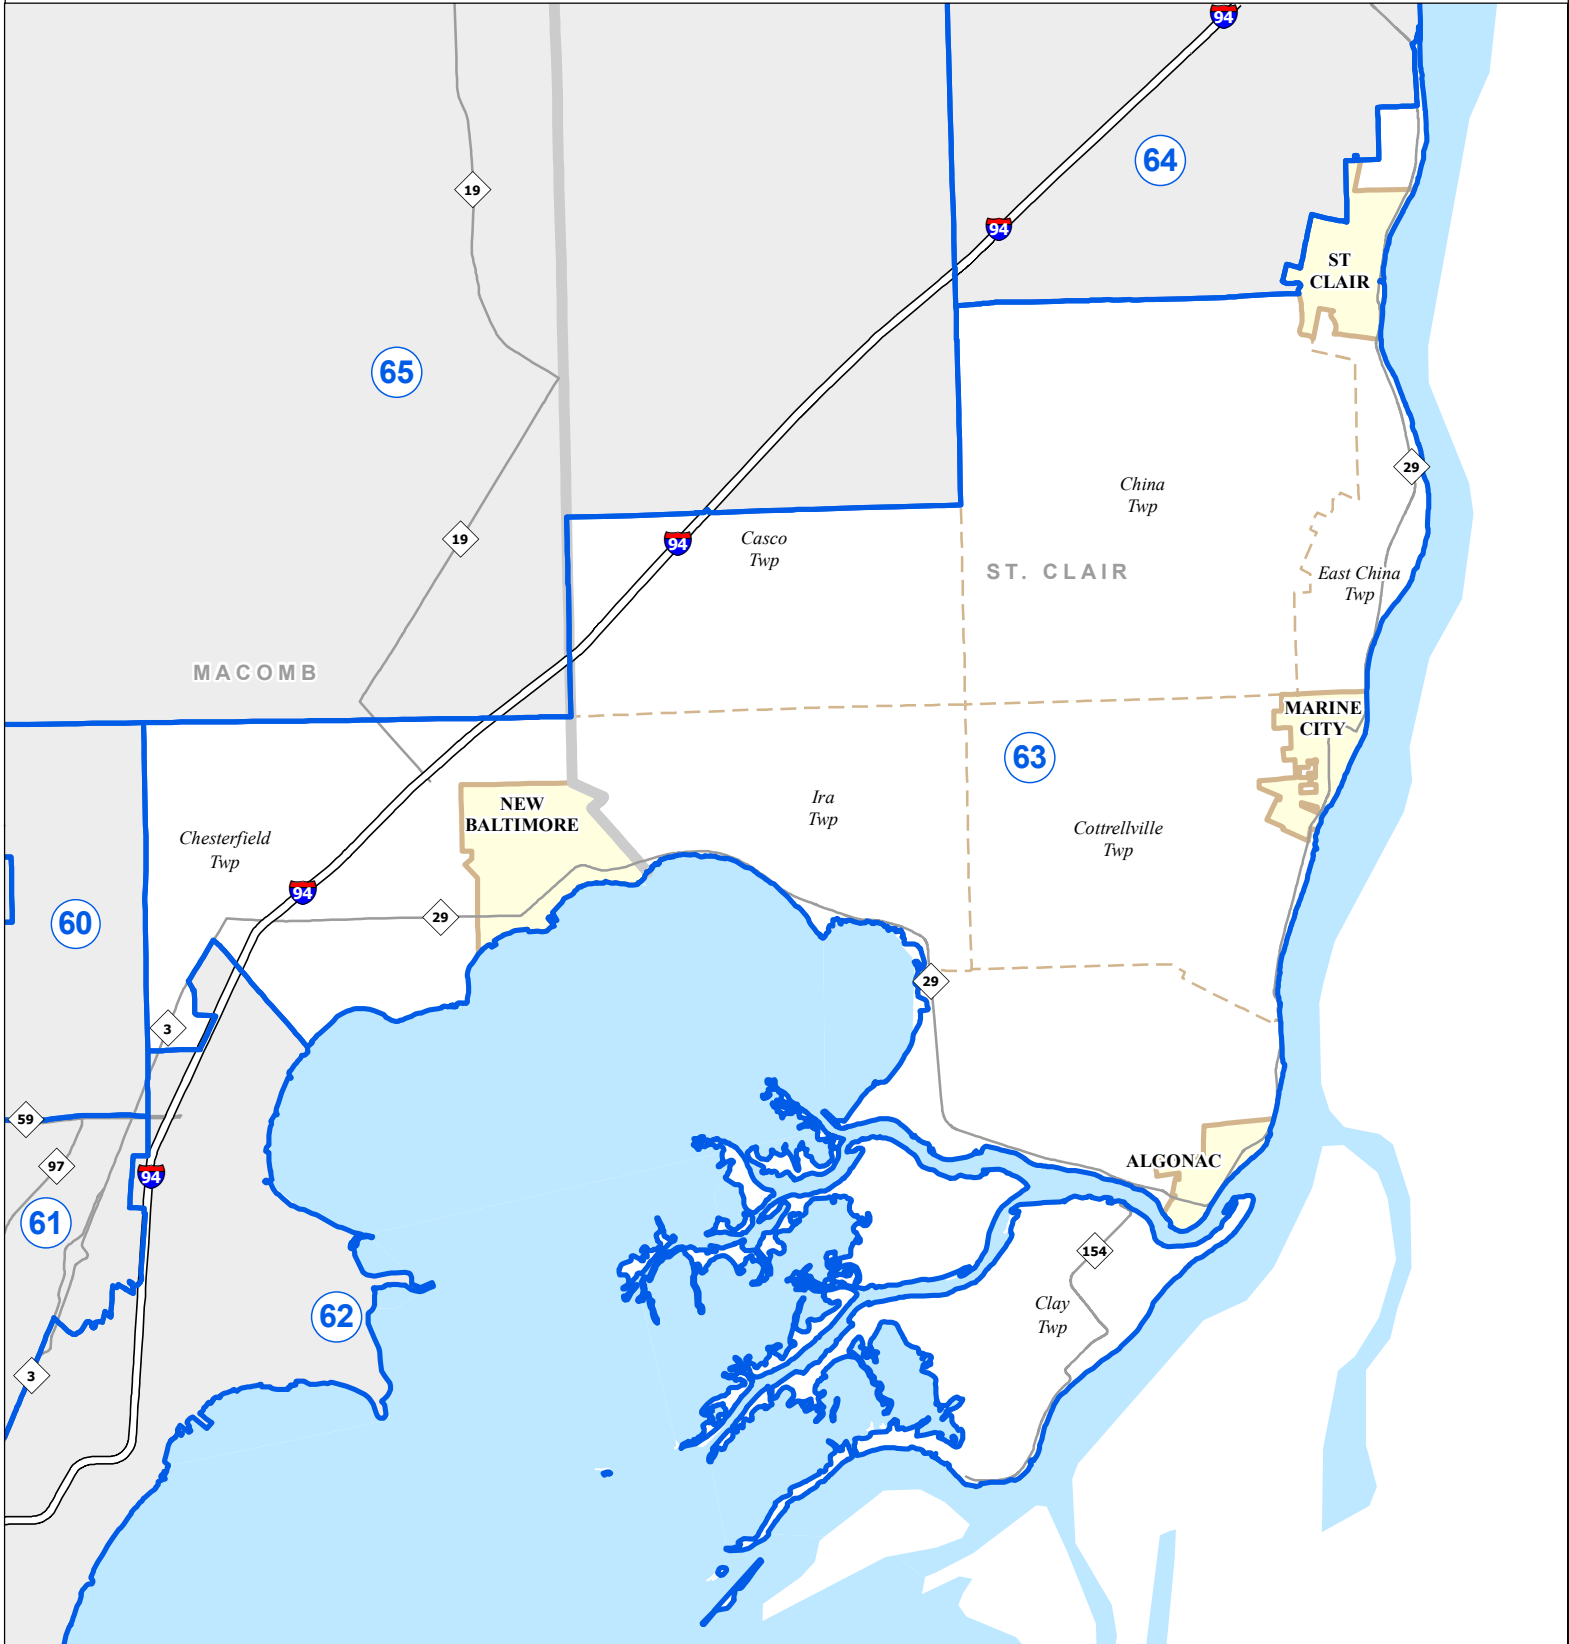

# MICHIGAN STATE HOUSE DISTRICT 63

## 2021 Apportionment Plan

0 2.5 5 Miles

Source:  
 Base Map - Michigan Geographic Framework v17a, v20  
 House District Boundaries - 2021 Apportionment Plan as adopted by the  
 Michigan Independent Citizens Redistricting Commission on 12/28/2021  
 pursuant to its authority and duty in Article IV, Section 6 of the Michigan  
 Constitution of 1963

**Legend**

House District	County	Freeway
City	Township	Highway

## **District 63**

Macomb County (part)  
    Chesterfield Township (part)  
    New Baltimore city  
St Clair County (part)  
    Algonac city  
    Casco Township (part)  
    China Township  
    Clay Township  
    Cottrellville Township  
    East China Township  
    Ira Township  
    Marine City city  
    St Clair city (part)  
    St Clair Township (part)