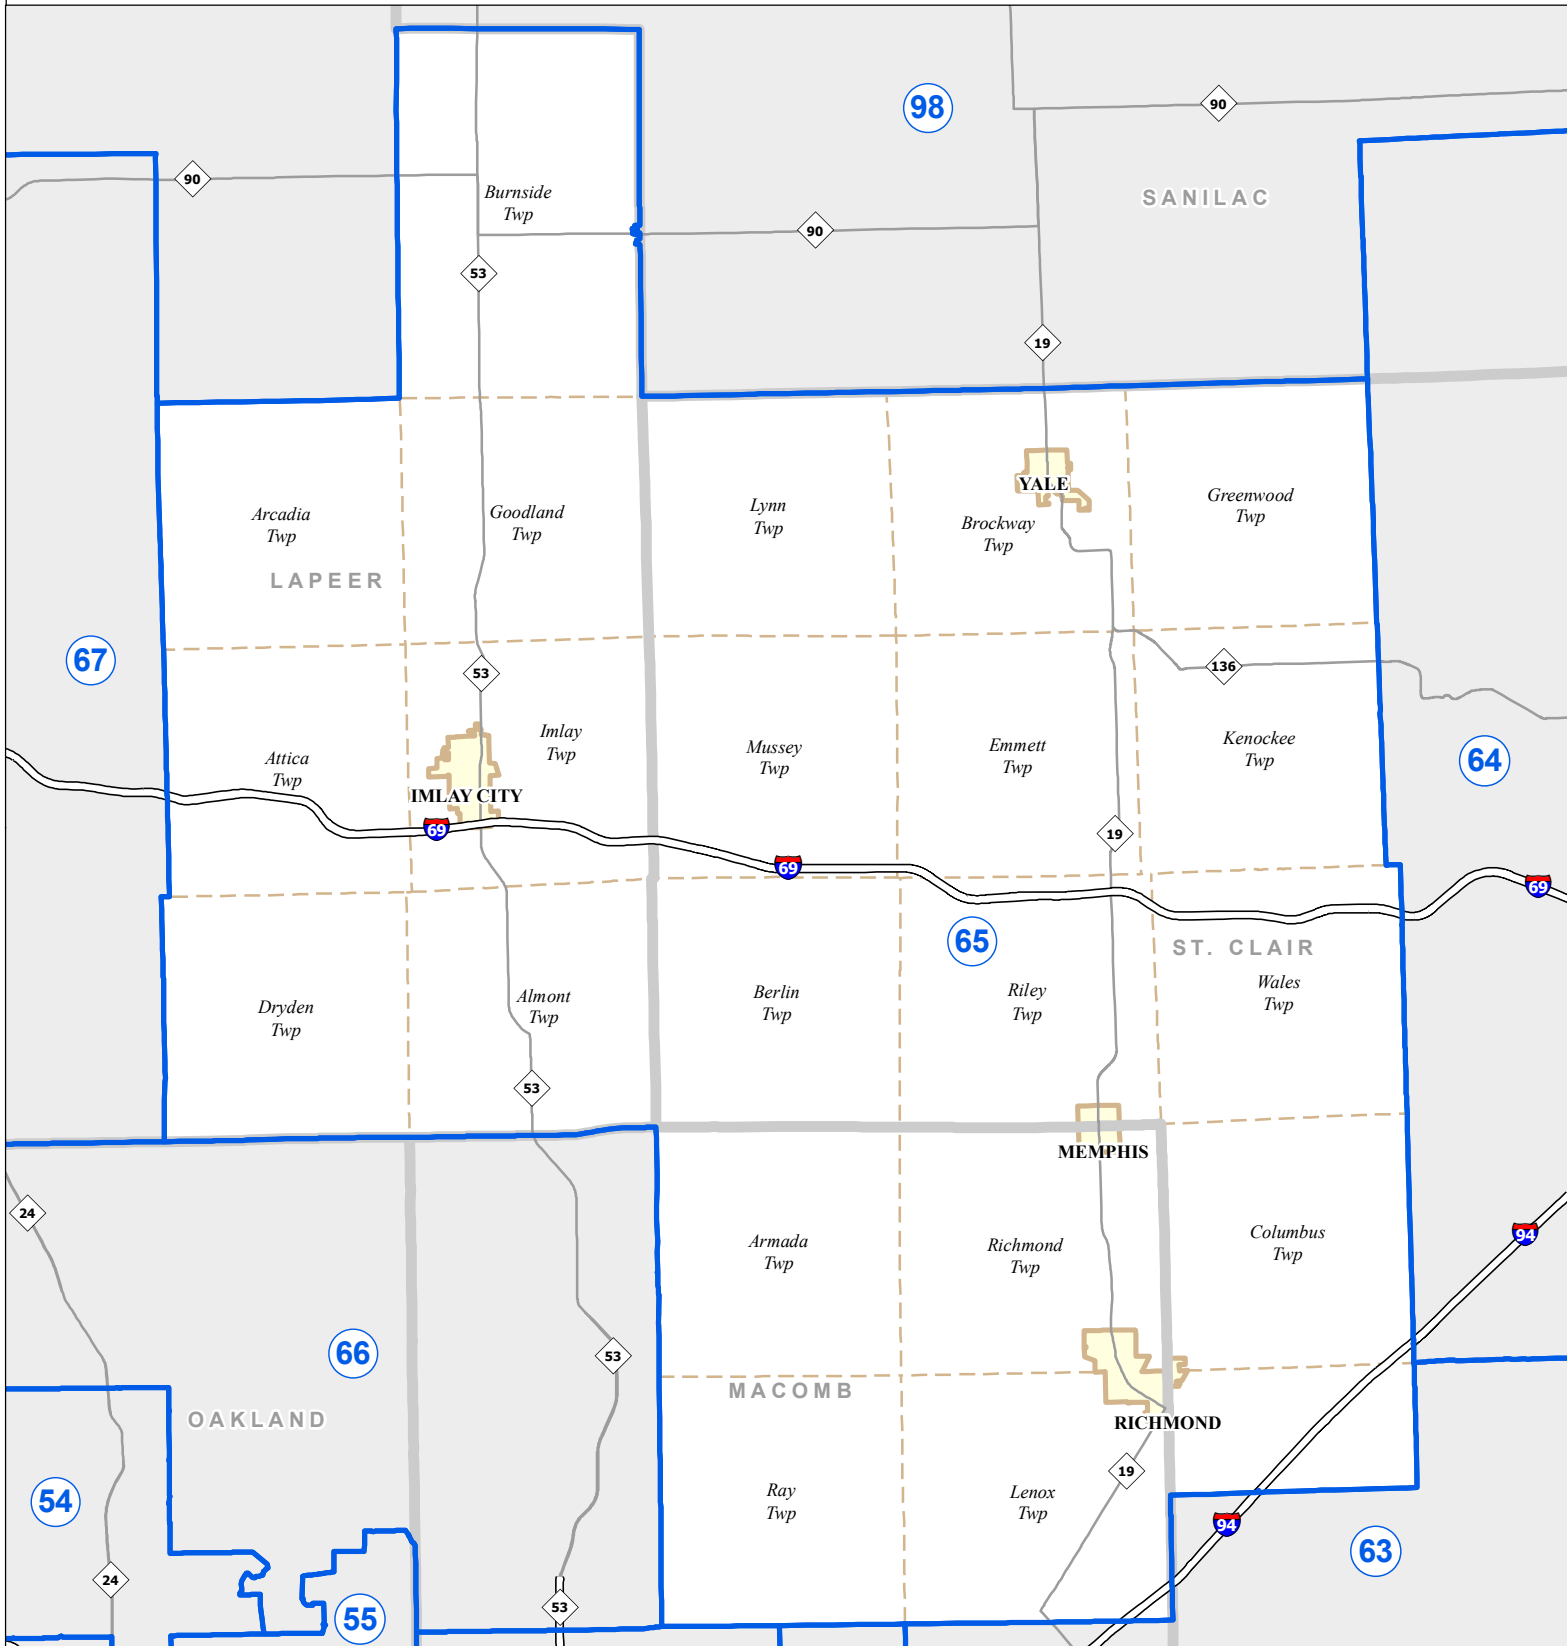

# MICHIGAN STATE HOUSE DISTRICT 65

## 2021 Apportionment Plan

0 2.5 5 Miles

Source:  
 Base Map - Michigan Geographic Framework v17a, v20  
 House District Boundaries - 2021 Apportionment Plan as adopted by the  
 Michigan Independent Citizens Redistricting Commission on 12/28/2021  
 pursuant to its authority and duty in Article IV, Section 6 of the Michigan  
 Constitution of 1963

Legend					
	House District		County		Freeway
	City		Township		Highway

Kenockee Township

Lynn Township

Memphis city (part)

Mussey Township

Richmond city (part)

Riley Township

Wales Township

Yale city