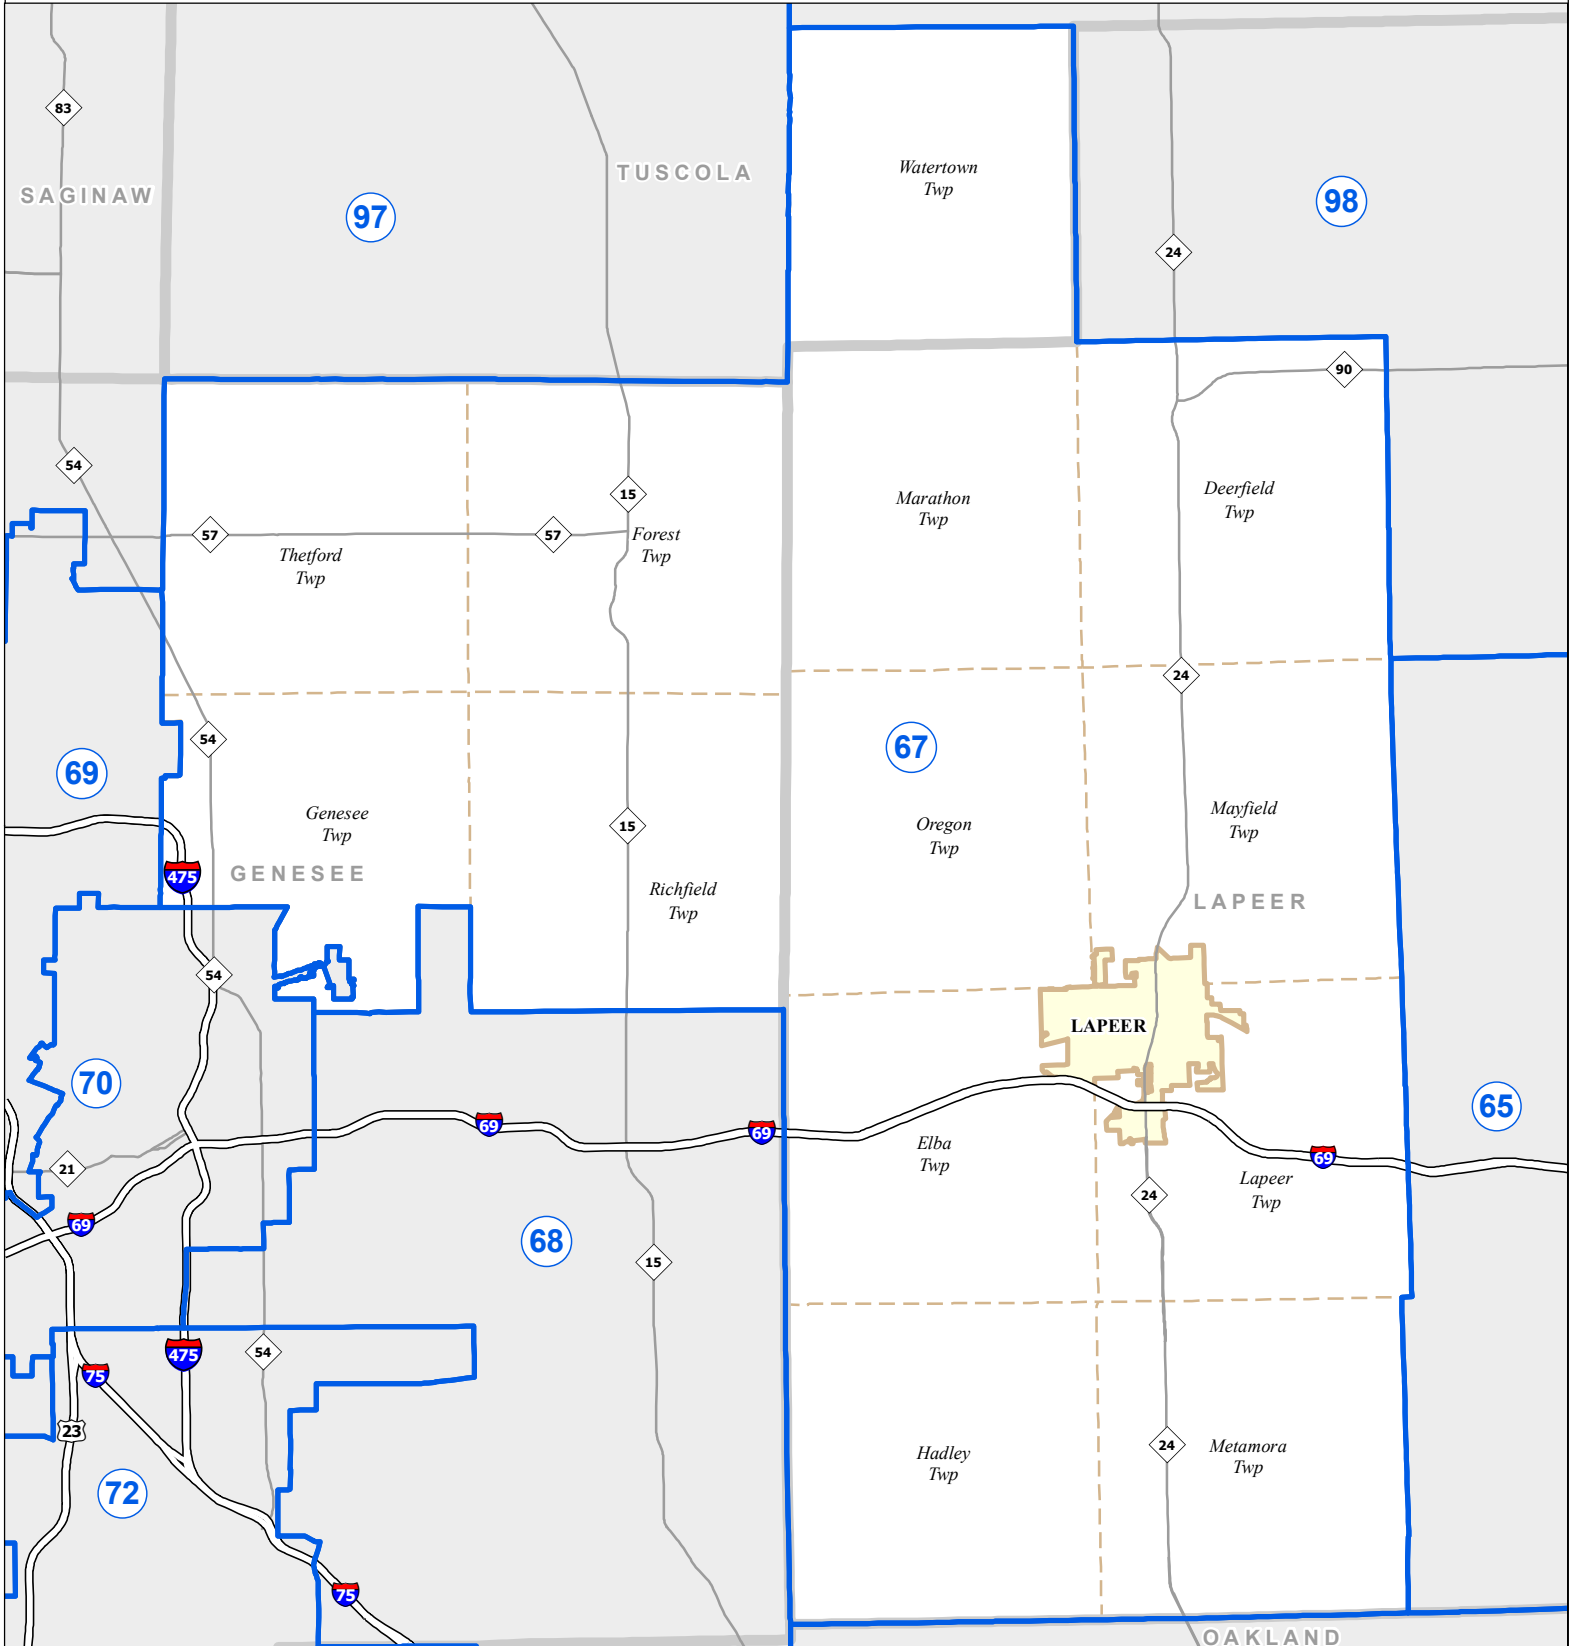

# MICHIGAN STATE HOUSE DISTRICT 67

## 2021 Apportionment Plan

0 2.5 5 Miles

Source:  
 Base Map - Michigan Geographic Framework v17a, v20  
 House District Boundaries - 2021 Apportionment Plan as adopted by the  
 Michigan Independent Citizens Redistricting Commission on 12/28/2021  
 pursuant to its authority and duty in Article IV, Section 6 of the Michigan  
 Constitution of 1963

Legend			
	House District		County
	City		Township
			Freeway
			Highway

## **District 67**

Genesee County (part)  
Forest Township  
Genesee Township (part)  
Richfield Township  
Thetford Township  
Lapeer County (part)  
Deerfield Township  
Elba Township  
Hadley Township  
Lapeer city  
Lapeer Township  
Marathon Township  
Mayfield Township  
Metamora Township  
Oregon Township  
Tuscola County (part)  
Watertown Township