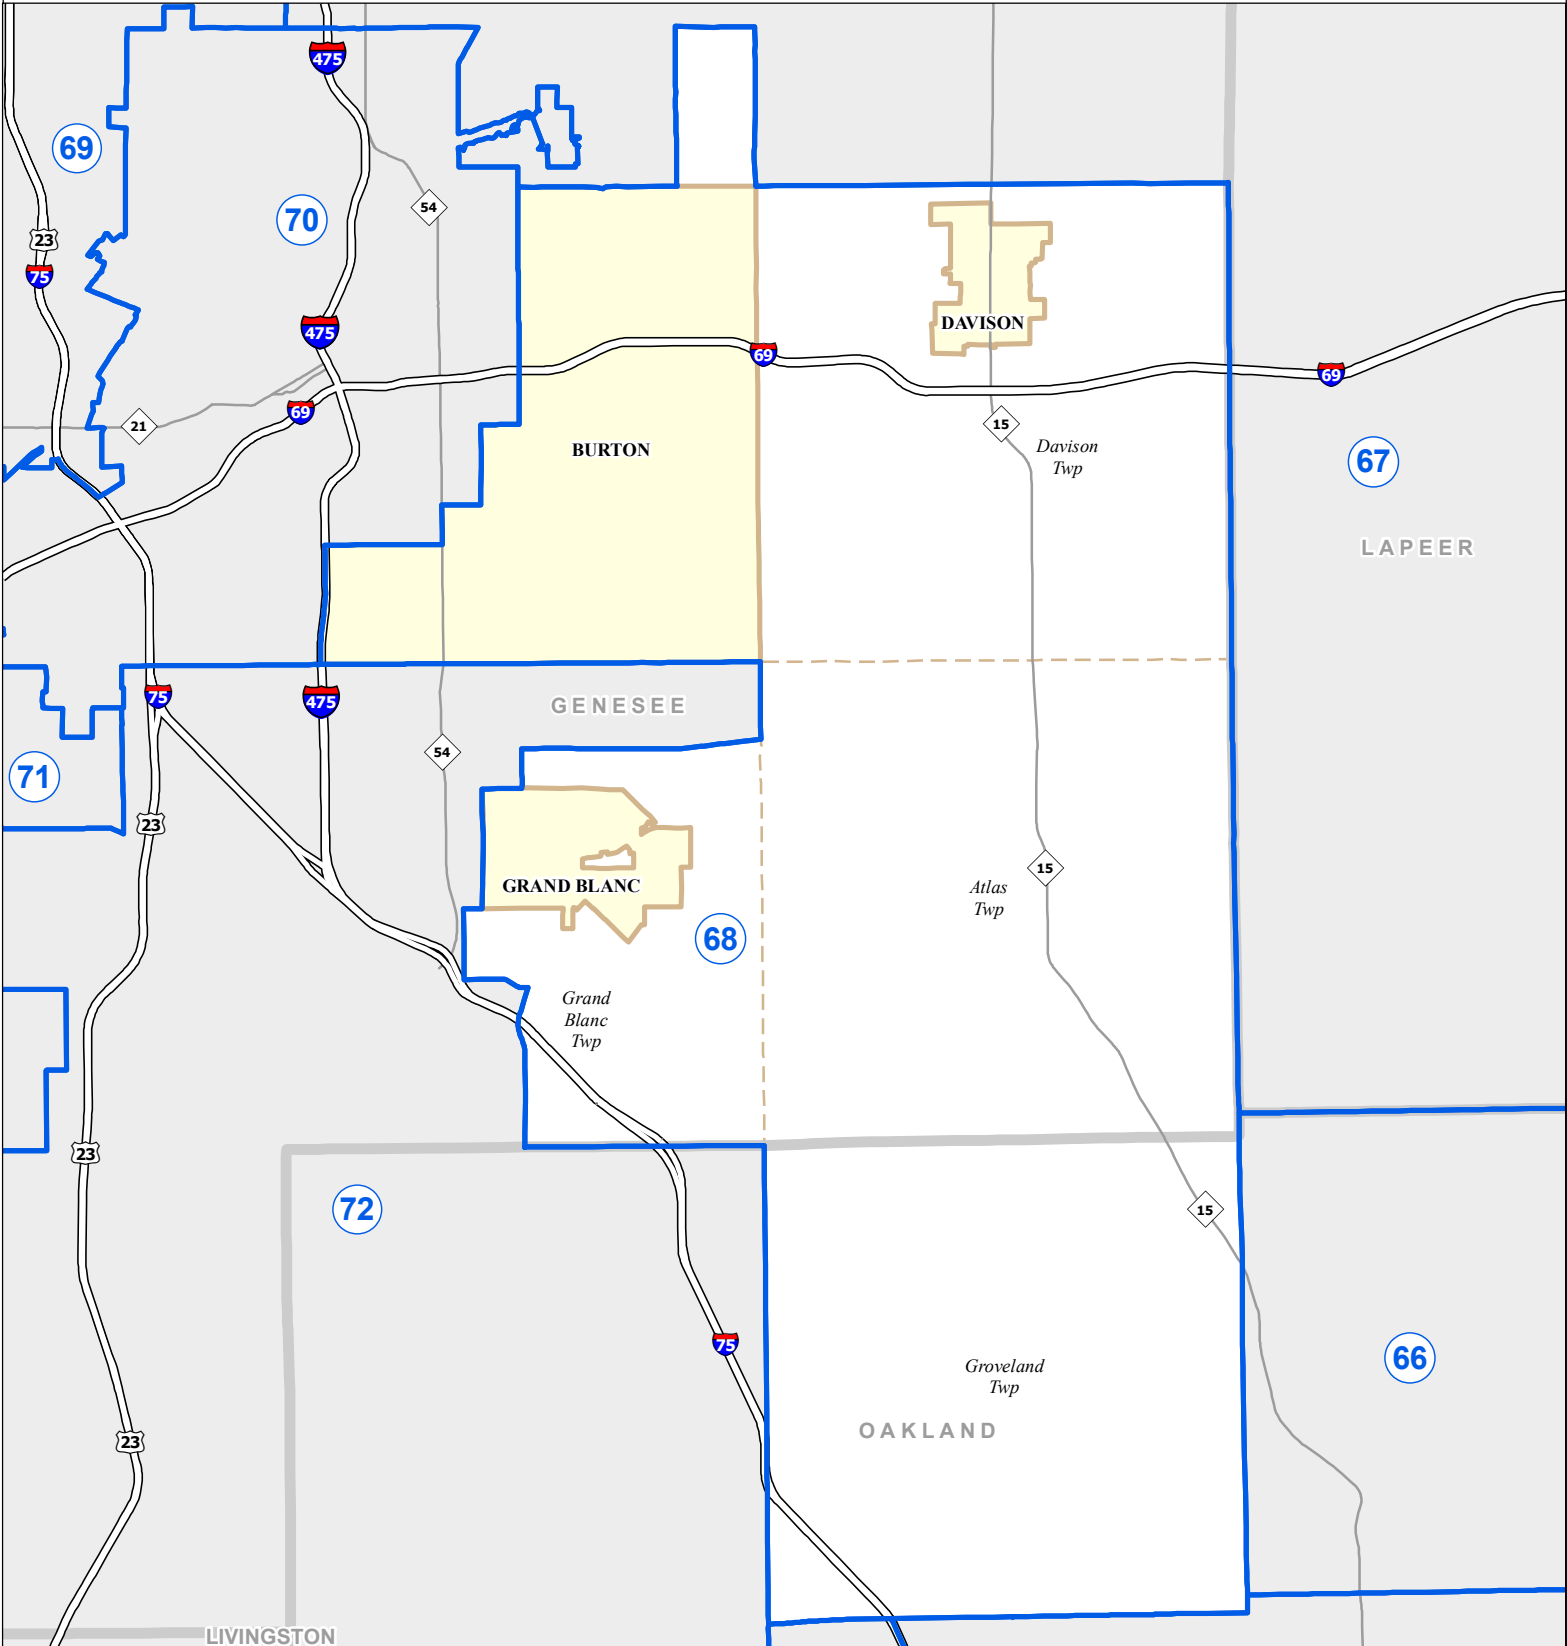

MICHIGAN STATE HOUSE DISTRICT 68

2021 Apportionment Plan

0 2.5 5 Miles

Source:
Base Map - Michigan Geographic Framework v17a, v20
House District Boundaries - 2021 Apportionment Plan as adopted by the
Michigan Independent Citizens Redistricting Commission on 12/28/2021
pursuant to its authority and duty in Article IV, Section 6 of the Michigan
Constitution of 1963

Legend					
	House District		County		Freeway
	City		Township		Highway

Michigan House of Representatives

District 68

Genesee County (part)

Atlas Township

Burton city (part)

Davison city

Davison Township

Genesee Township (part)

Grand Blanc city

Grand Blanc Township (part)

Oakland County (part)

Groveland Township

2021 Apportionment Plan as adopted by the Michigan Independent Citizens Redistricting Commission on 12/28/2021 pursuant to its authority and duty in Article IV, Section 6 of the Michigan Constitution of 1963.