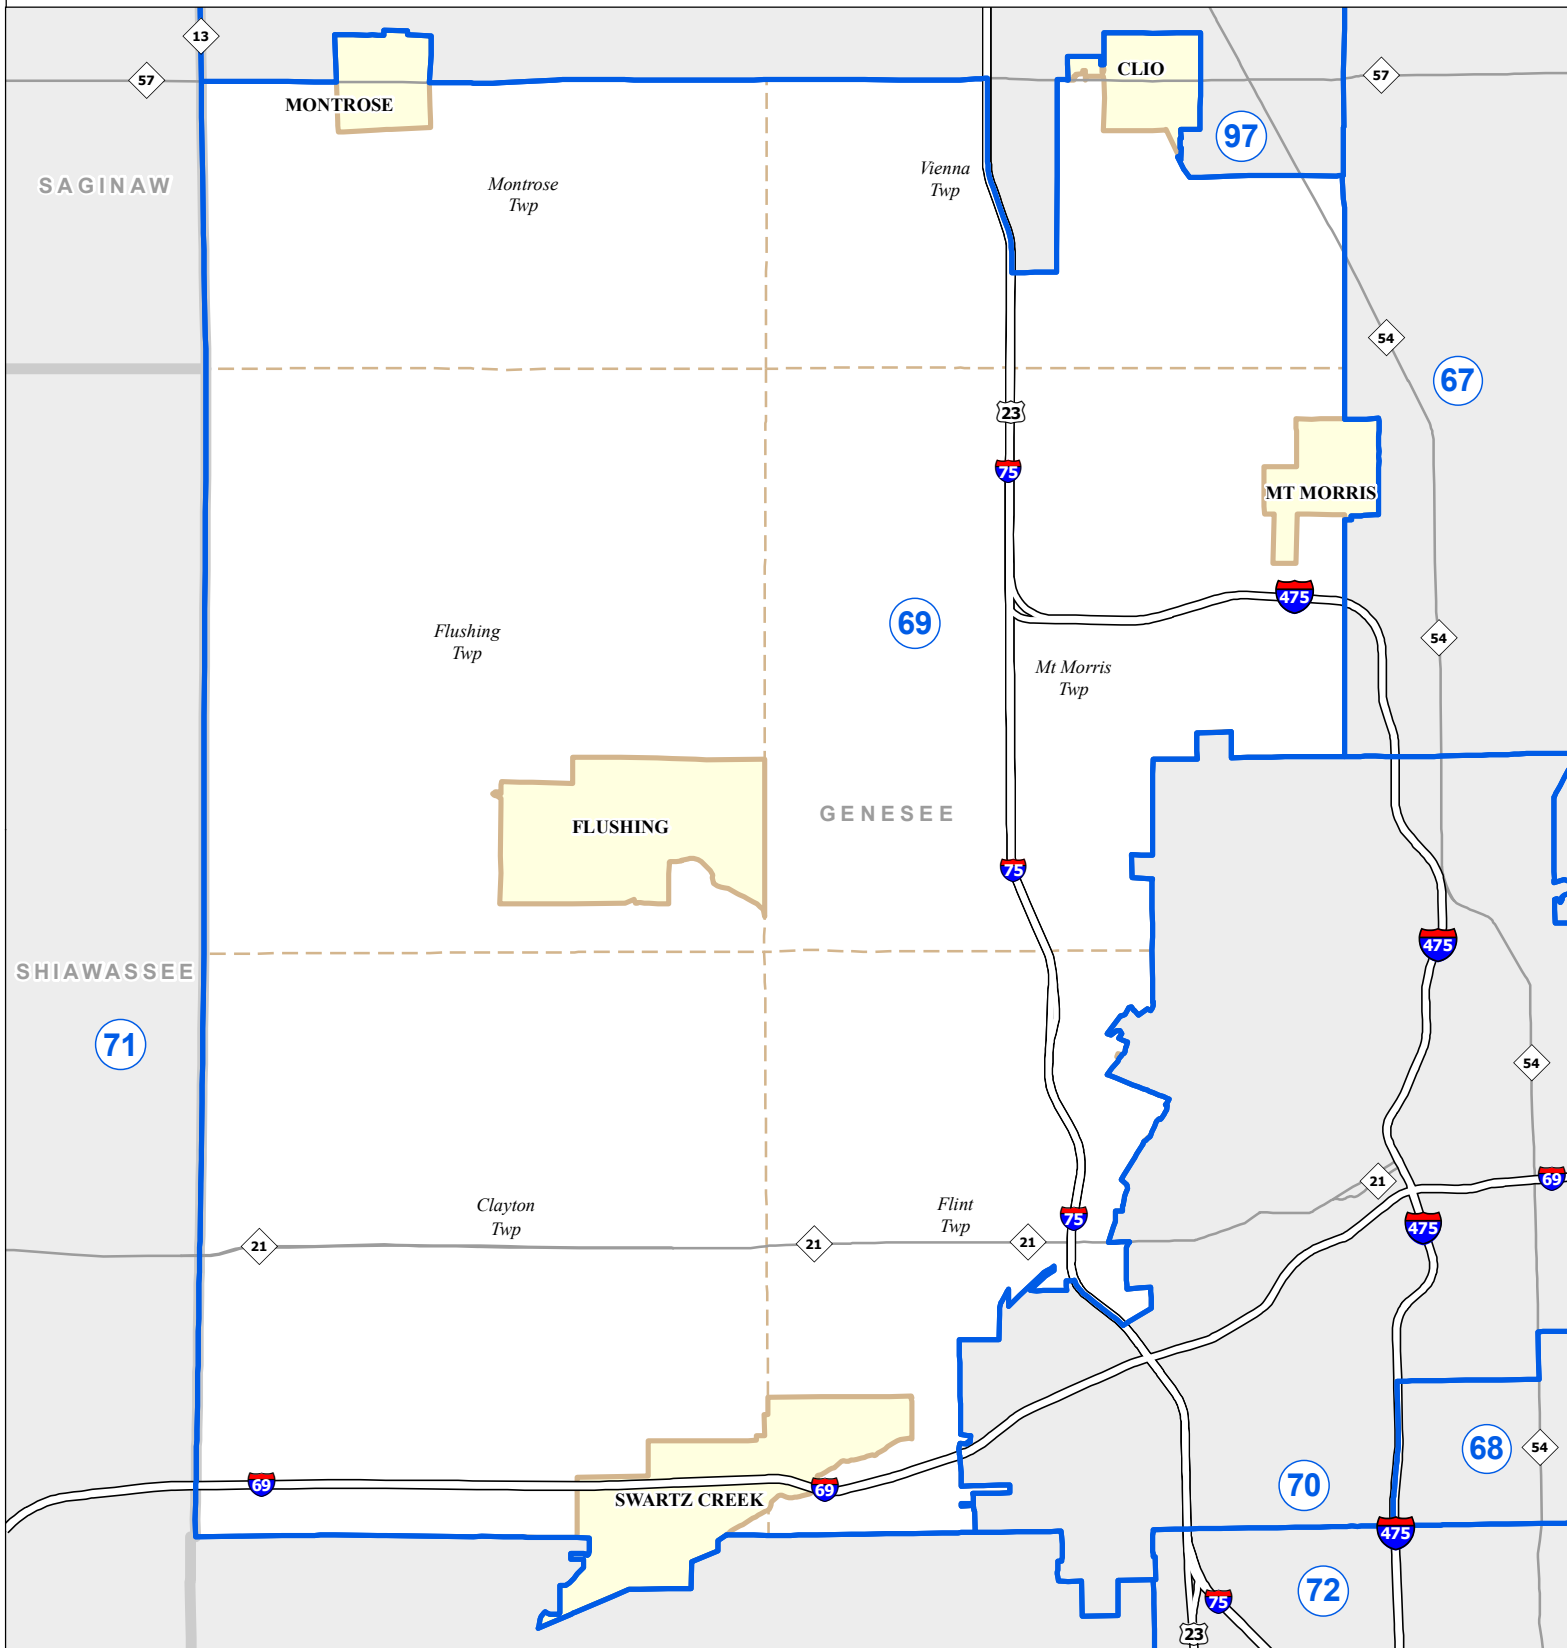

MICHIGAN STATE HOUSE DISTRICT 69 2021 Apportionment Plan

Source:
Base Map - Michigan Geographic Framework v17a, v20
House District Boundaries - 2021 Apportionment Plan as adopted by the
Michigan Independent Citizens Redistricting Commission on 12/28/2021
pursuant to its authority and duty in Article IV, Section 6 of the Michigan
Constitution of 1963

Legend					
	House District		County		Freeway
	City		Township		Highway

Michigan House of Representatives

District 69

Genesee County (part)
Clayton Township
Clio city
Flint city (part)
Flint Township (part)
Flushing city
Flushing Township
Montrose city
Montrose Township (part)
Mount Morris city
Mount Morris Township
Swartz Creek city (part)
Vienna Township (part)

2021 Apportionment Plan as adopted by the Michigan Independent Citizens Redistricting Commission on 12/28/2021 pursuant to its authority and duty in Article IV, Section 6 of the Michigan Constitution of 1963.