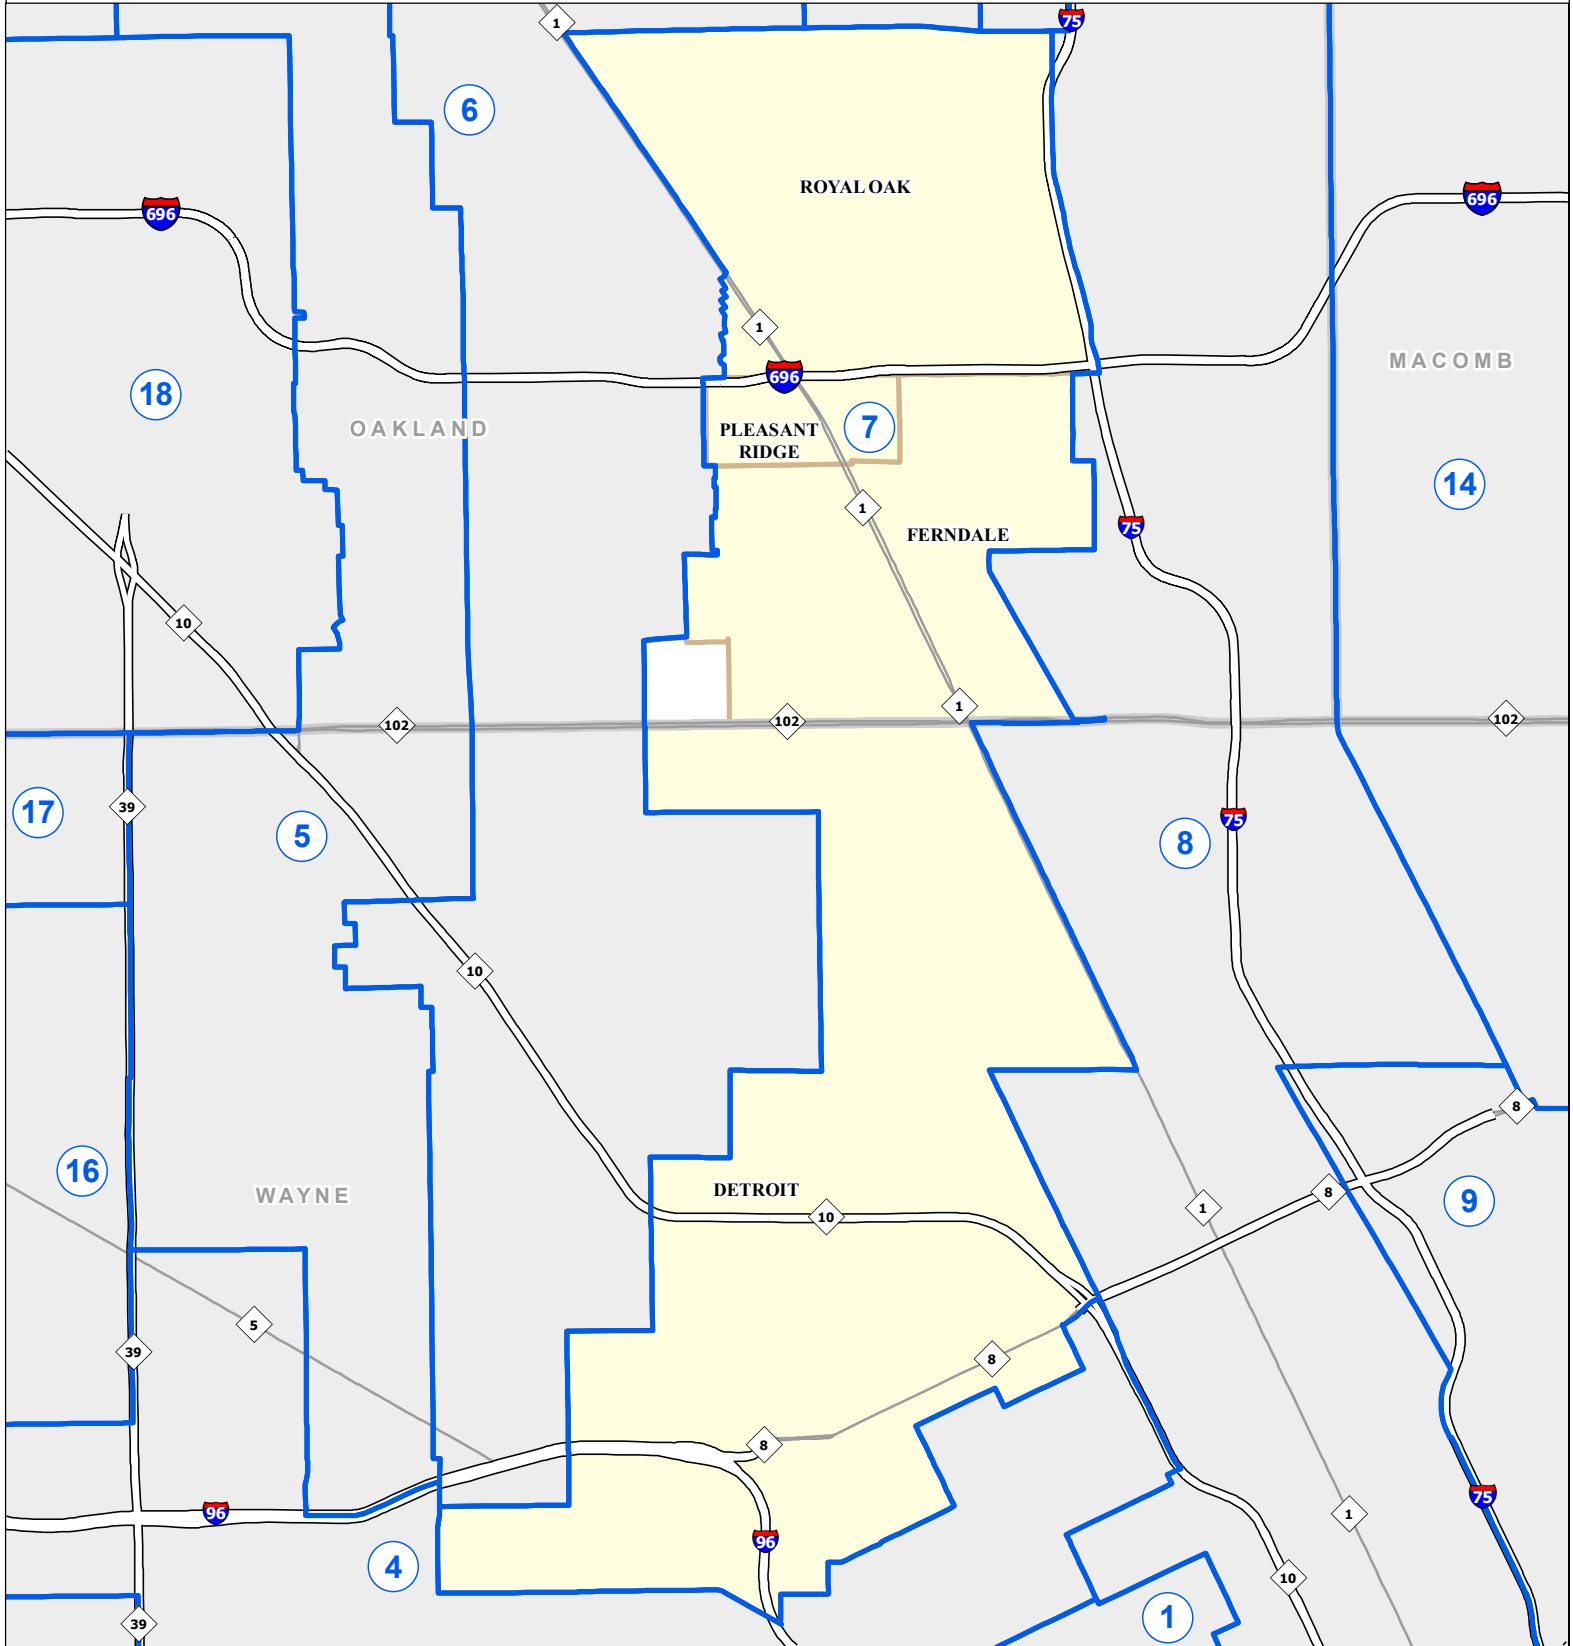

MICHIGAN STATE HOUSE DISTRICT 7 2021 Apportionment Plan

Source:
Base Map - Michigan Geographic Framework v17a, v20
House District Boundaries - 2021 Apportionment Plan as adopted by the
Michigan Independent Citizens Redistricting Commission on 12/28/2021
pursuant to its authority and duty in Article IV, Section 6 of the Michigan
Constitution of 1963

Legend					
	House District		County		Freeway
	City		Township		Highway

Michigan House of Representatives

District 7

Oakland County (part)
 Ferndale city (part)
 Pleasant Ridge city
 Royal Oak city (part)
 Royal Oak Township (part)
Wayne County (part)
 Detroit city (part)

2021 Apportionment Plan as adopted by the Michigan Independent Citizens Redistricting Commission on 12/28/2021 pursuant to its authority and duty in Article IV, Section 6 of the Michigan Constitution of 1963.