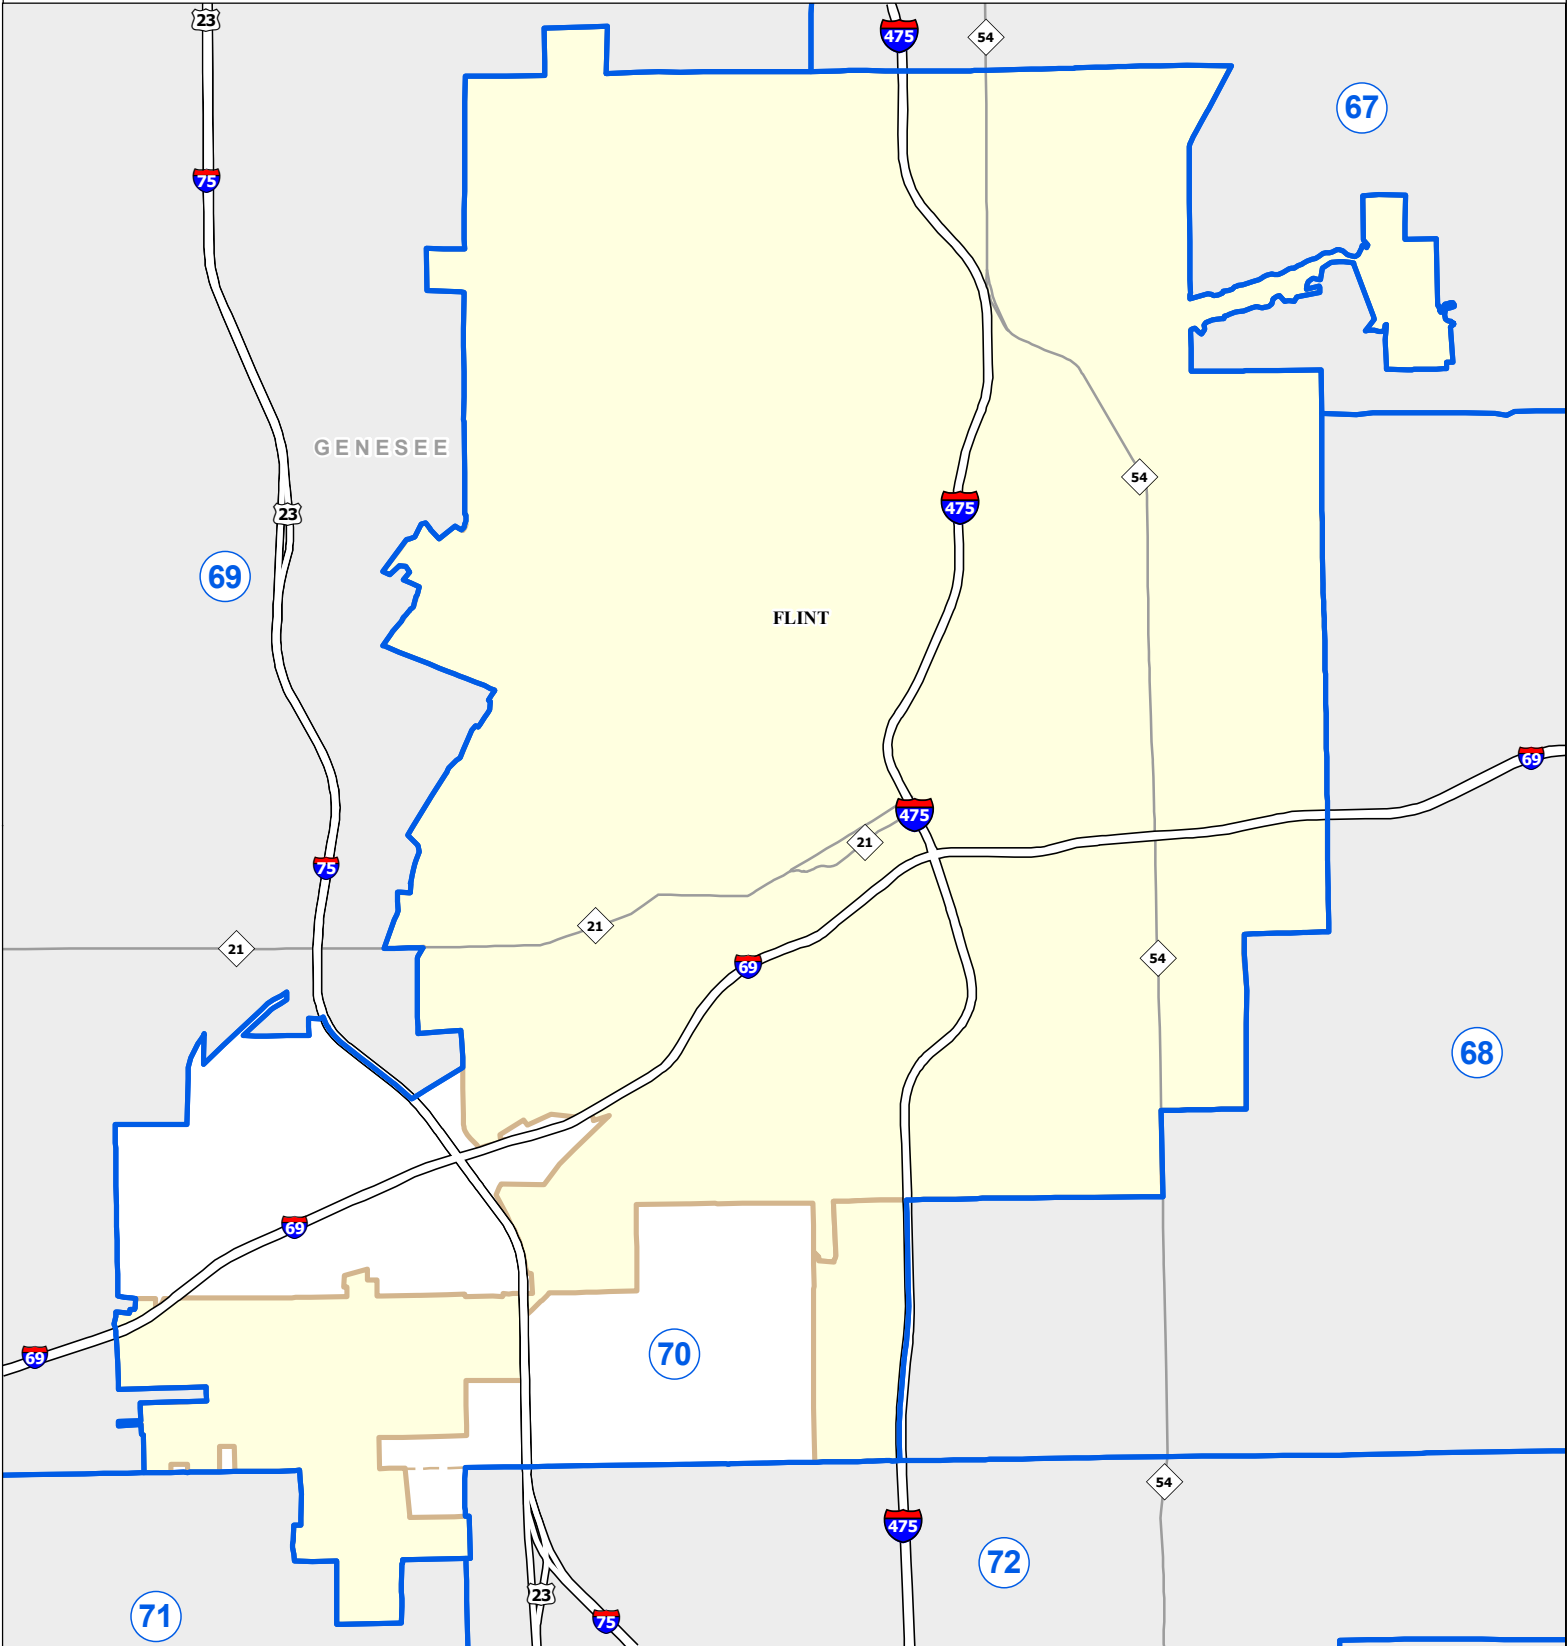

MICHIGAN STATE HOUSE DISTRICT 70

2021 Apportionment Plan

Source:
 Base Map - Michigan Geographic Framework v17a, v20
 House District Boundaries - 2021 Apportionment Plan as adopted by the
 Michigan Independent Citizens Redistricting Commission on 12/28/2021
 pursuant to its authority and duty in Article IV, Section 6 of the Michigan
 Constitution of 1963

Legend					
	House District		County		Freeway
	City		Township		Highway

Michigan House of Representatives

District 70

Genesee County (part)
Burton city (part)
Flint city (part)
Flint Township (part)
Mundy Township (part)

2021 Apportionment Plan as adopted by the Michigan Independent Citizens Redistricting Commission on 12/28/2021 pursuant to its authority and duty in Article IV, Section 6 of the Michigan Constitution of 1963.