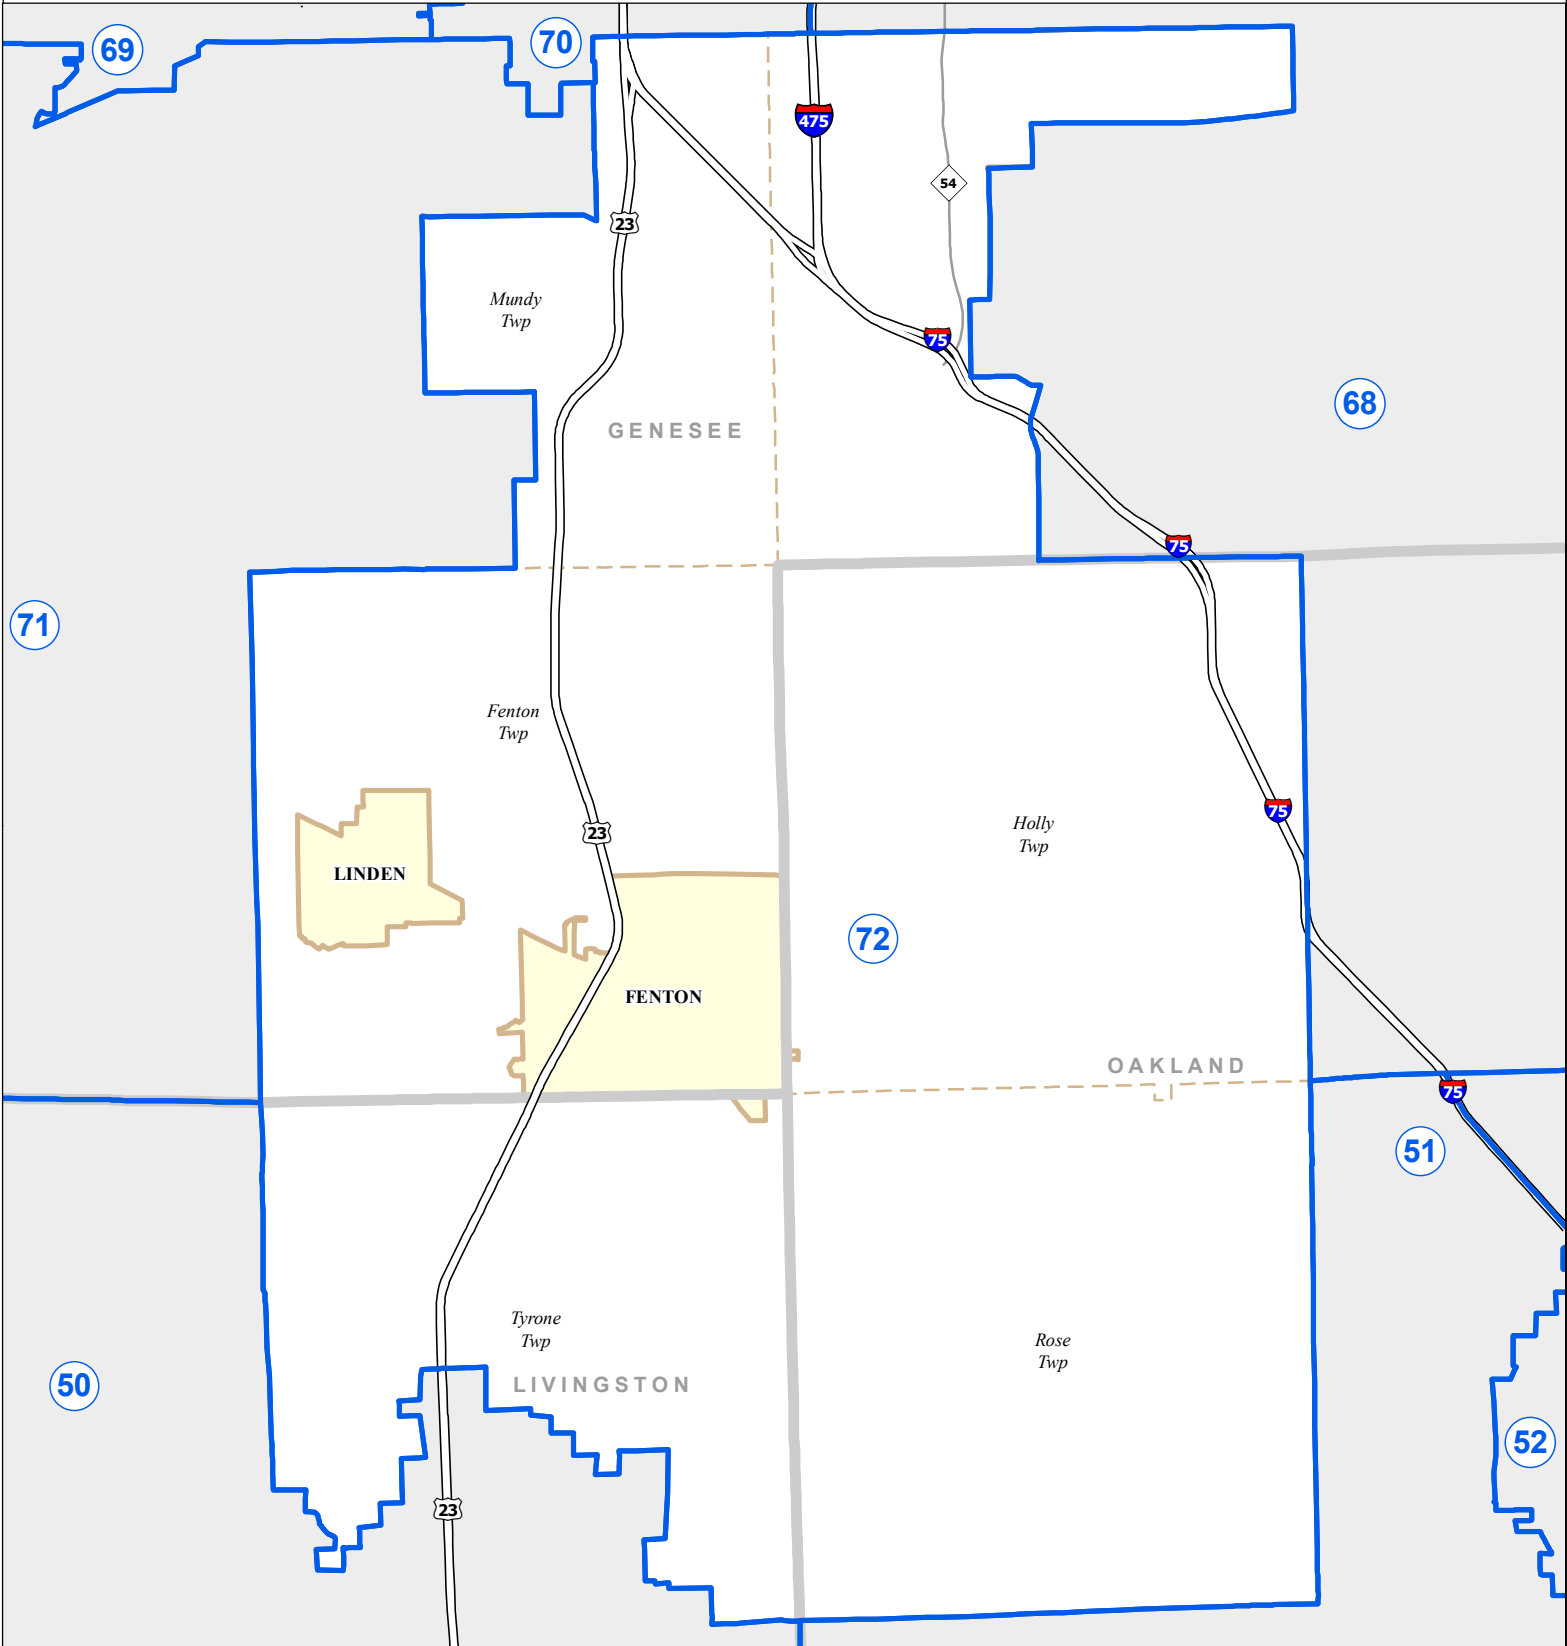

# MICHIGAN STATE HOUSE DISTRICT 72

## 2021 Apportionment Plan

0 2.5 5 Miles

Source:  
Base Map - Michigan Geographic Framework v17a, v20  
House District Boundaries - 2021 Apportionment Plan as adopted by the  
Michigan Independent Citizens Redistricting Commission on 12/28/2021  
pursuant to its authority and duty in Article IV, Section 6 of the Michigan  
Constitution of 1963

**Legend**

House District	County	Freeway
City	Township	Highway

## **District 72**

Genesee County (part)  
    Fenton city (part)  
    Fenton Township  
    Grand Blanc Township (part)  
    Linden city  
    Mundy Township (part)  
Livingston County (part)  
    Tyrone Township (part)  
Oakland County (part)  
    Fenton city (part)  
    Holly Township  
    Rose Township