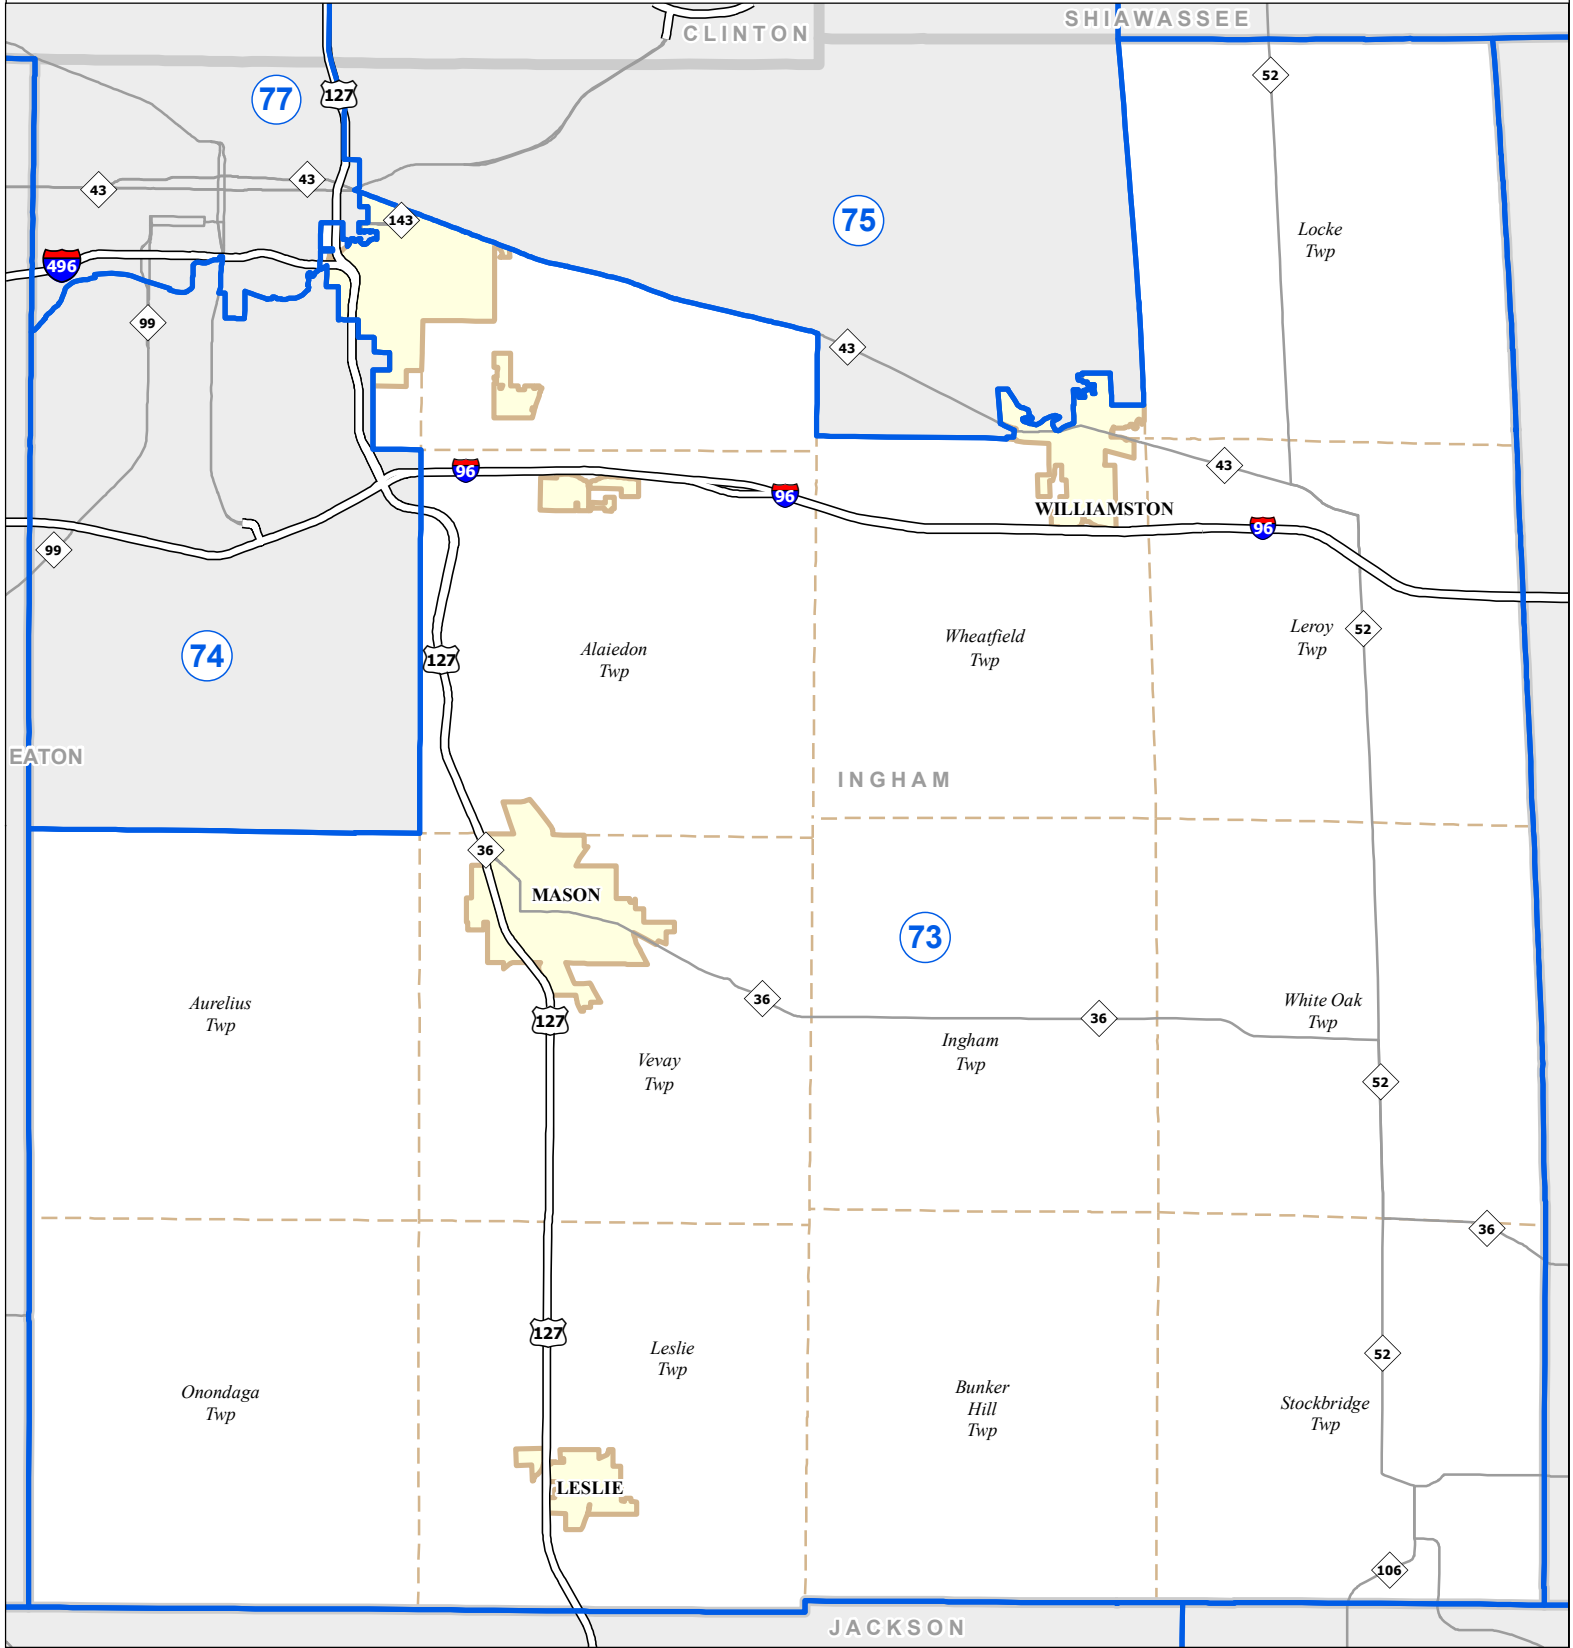

MICHIGAN STATE HOUSE DISTRICT 73

2021 Apportionment Plan

0 2.5 5 Miles

Source:
 Base Map - Michigan Geographic Framework v17a, v20
 House District Boundaries - 2021 Apportionment Plan as adopted by the
 Michigan Independent Citizens Redistricting Commission on 12/28/2021
 pursuant to its authority and duty in Article IV, Section 6 of the Michigan
 Constitution of 1963

Legend					
	House District		County		Freeway
	City		Township		Highway

Michigan House of Representatives

District 73

Ingham County (part)
Alaiedon Township
Aurelius Township
Bunker Hill Township
East Lansing city (part)
Ingham Township
Lansing Township (part)
Leroy Township
Leslie city
Leslie Township
Locke Township
Mason city
Meridian Township (part)
Onondaga Township
Stockbridge Township
Vevay Township
Wheatfield Township
White Oak Township
Williamston city
Williamstown Township (part)

2021 Apportionment Plan as adopted by the Michigan Independent Citizens Redistricting Commission on 12/28/2021 pursuant to its authority and duty in Article IV, Section 6 of the Michigan Constitution of 1963.