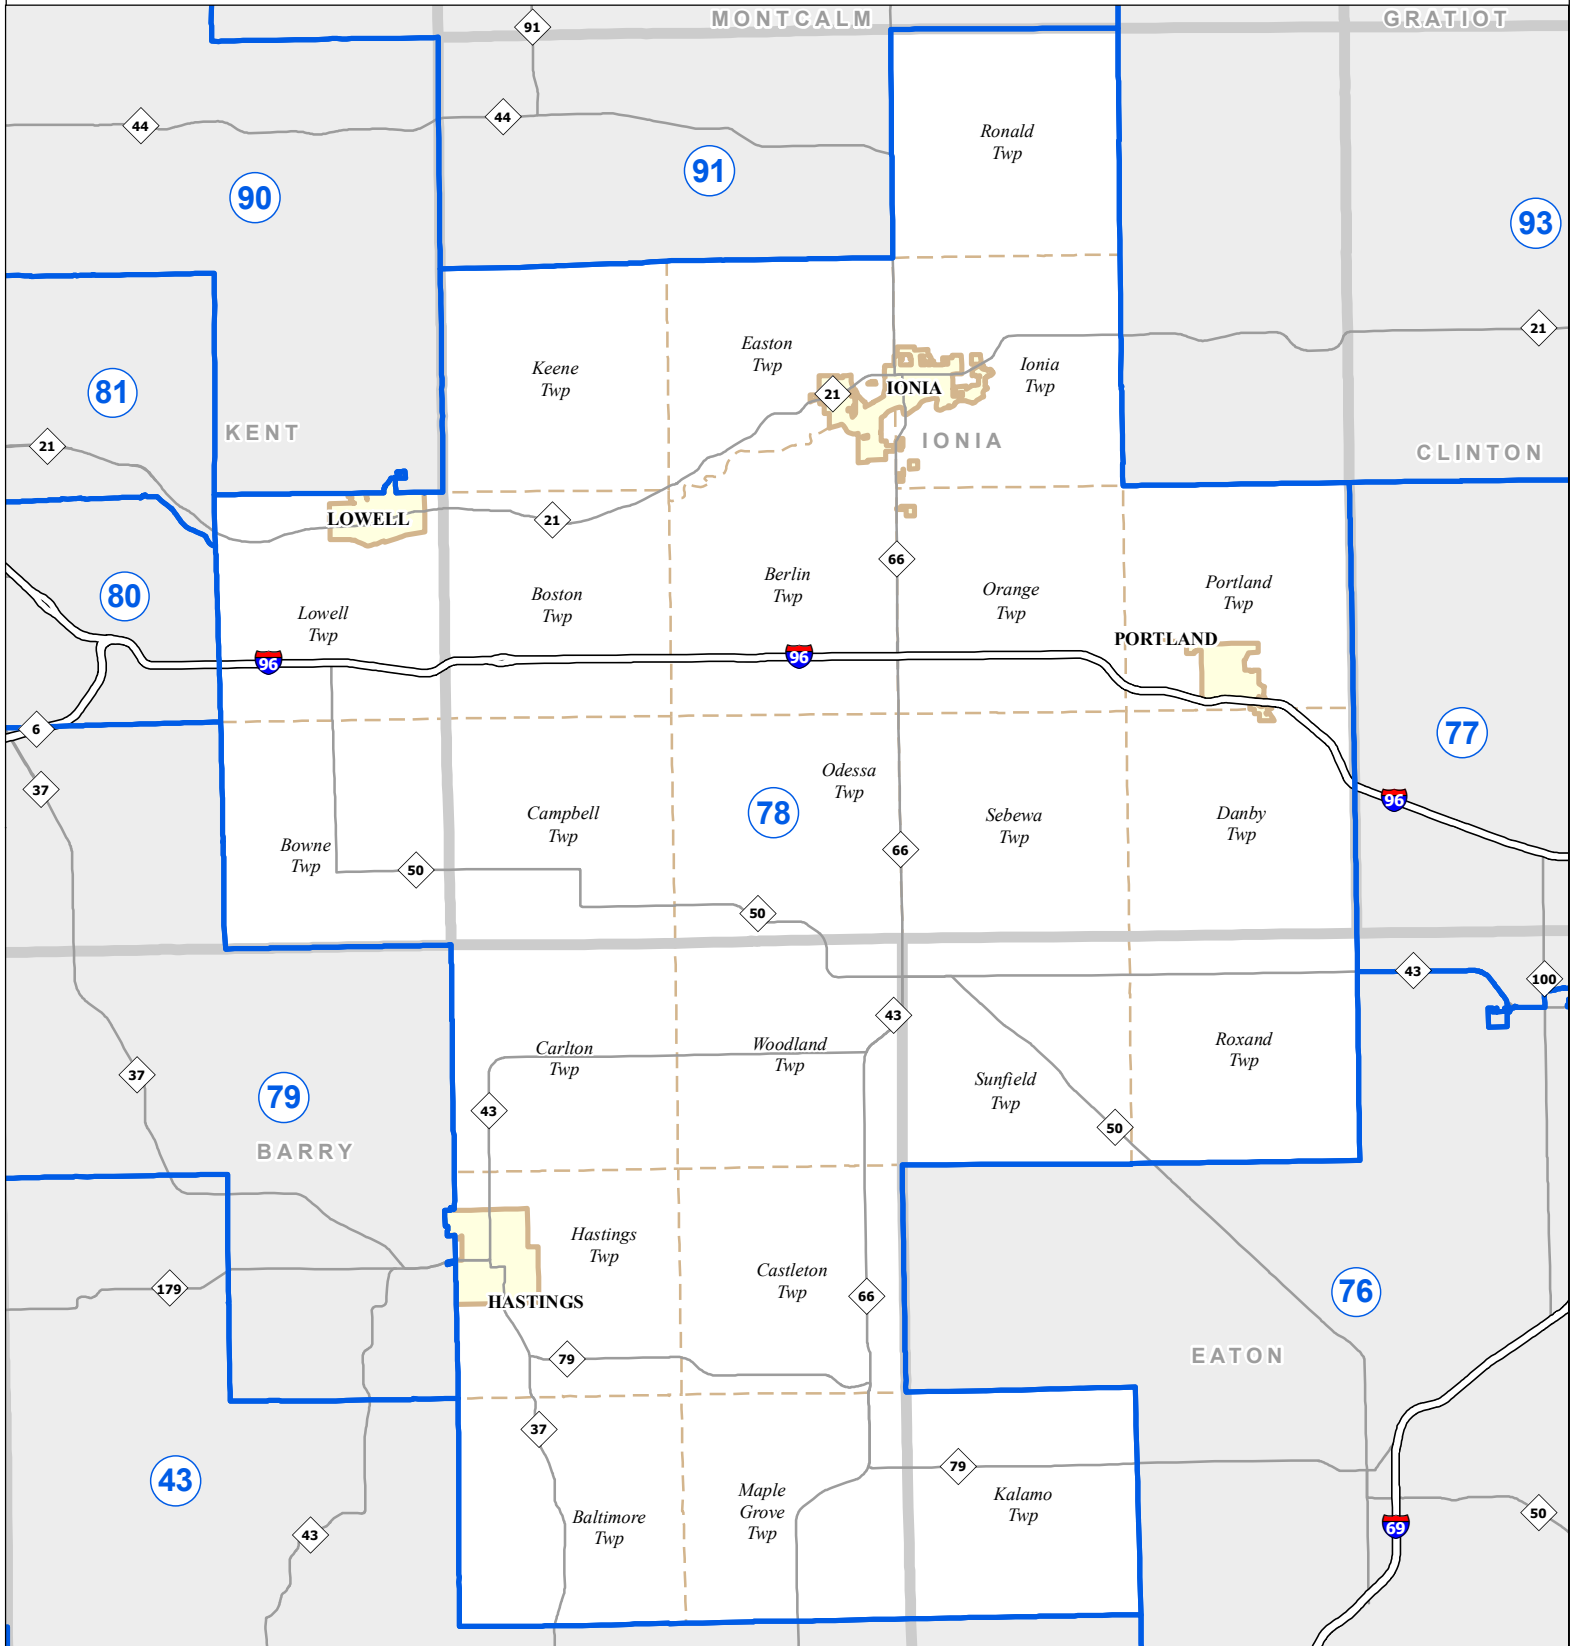

# MICHIGAN STATE HOUSE DISTRICT 78 2021 Apportionment Plan

0 2.5 5 Miles

Source:  
Base Map - Michigan Geographic Framework v17a, v20  
House District Boundaries - 2021 Apportionment Plan as adopted by the  
Michigan Independent Citizens Redistricting Commission on 12/28/2021  
pursuant to its authority and duty in Article IV, Section 6 of the Michigan  
Constitution of 1963

Legend					
	House District		County		Freeway
	City		Township		Highway

### Barry County (part)

- Baltimore Township
- Carlton Township
- Castleton Township
- Hastings city
- Hastings Township
- Maple Grove Township
- Woodland Township

### Ionia County (part)

- Berlin Township
- Boston Township
- Campbell Township
- Danby Township
- Easton Township
- Ionia city
- Ionia Township
- Keene Township
- Odessa Township
- Orange Township
- Portland city
- Portland Township
- Ronald Township
- Sebewa Township