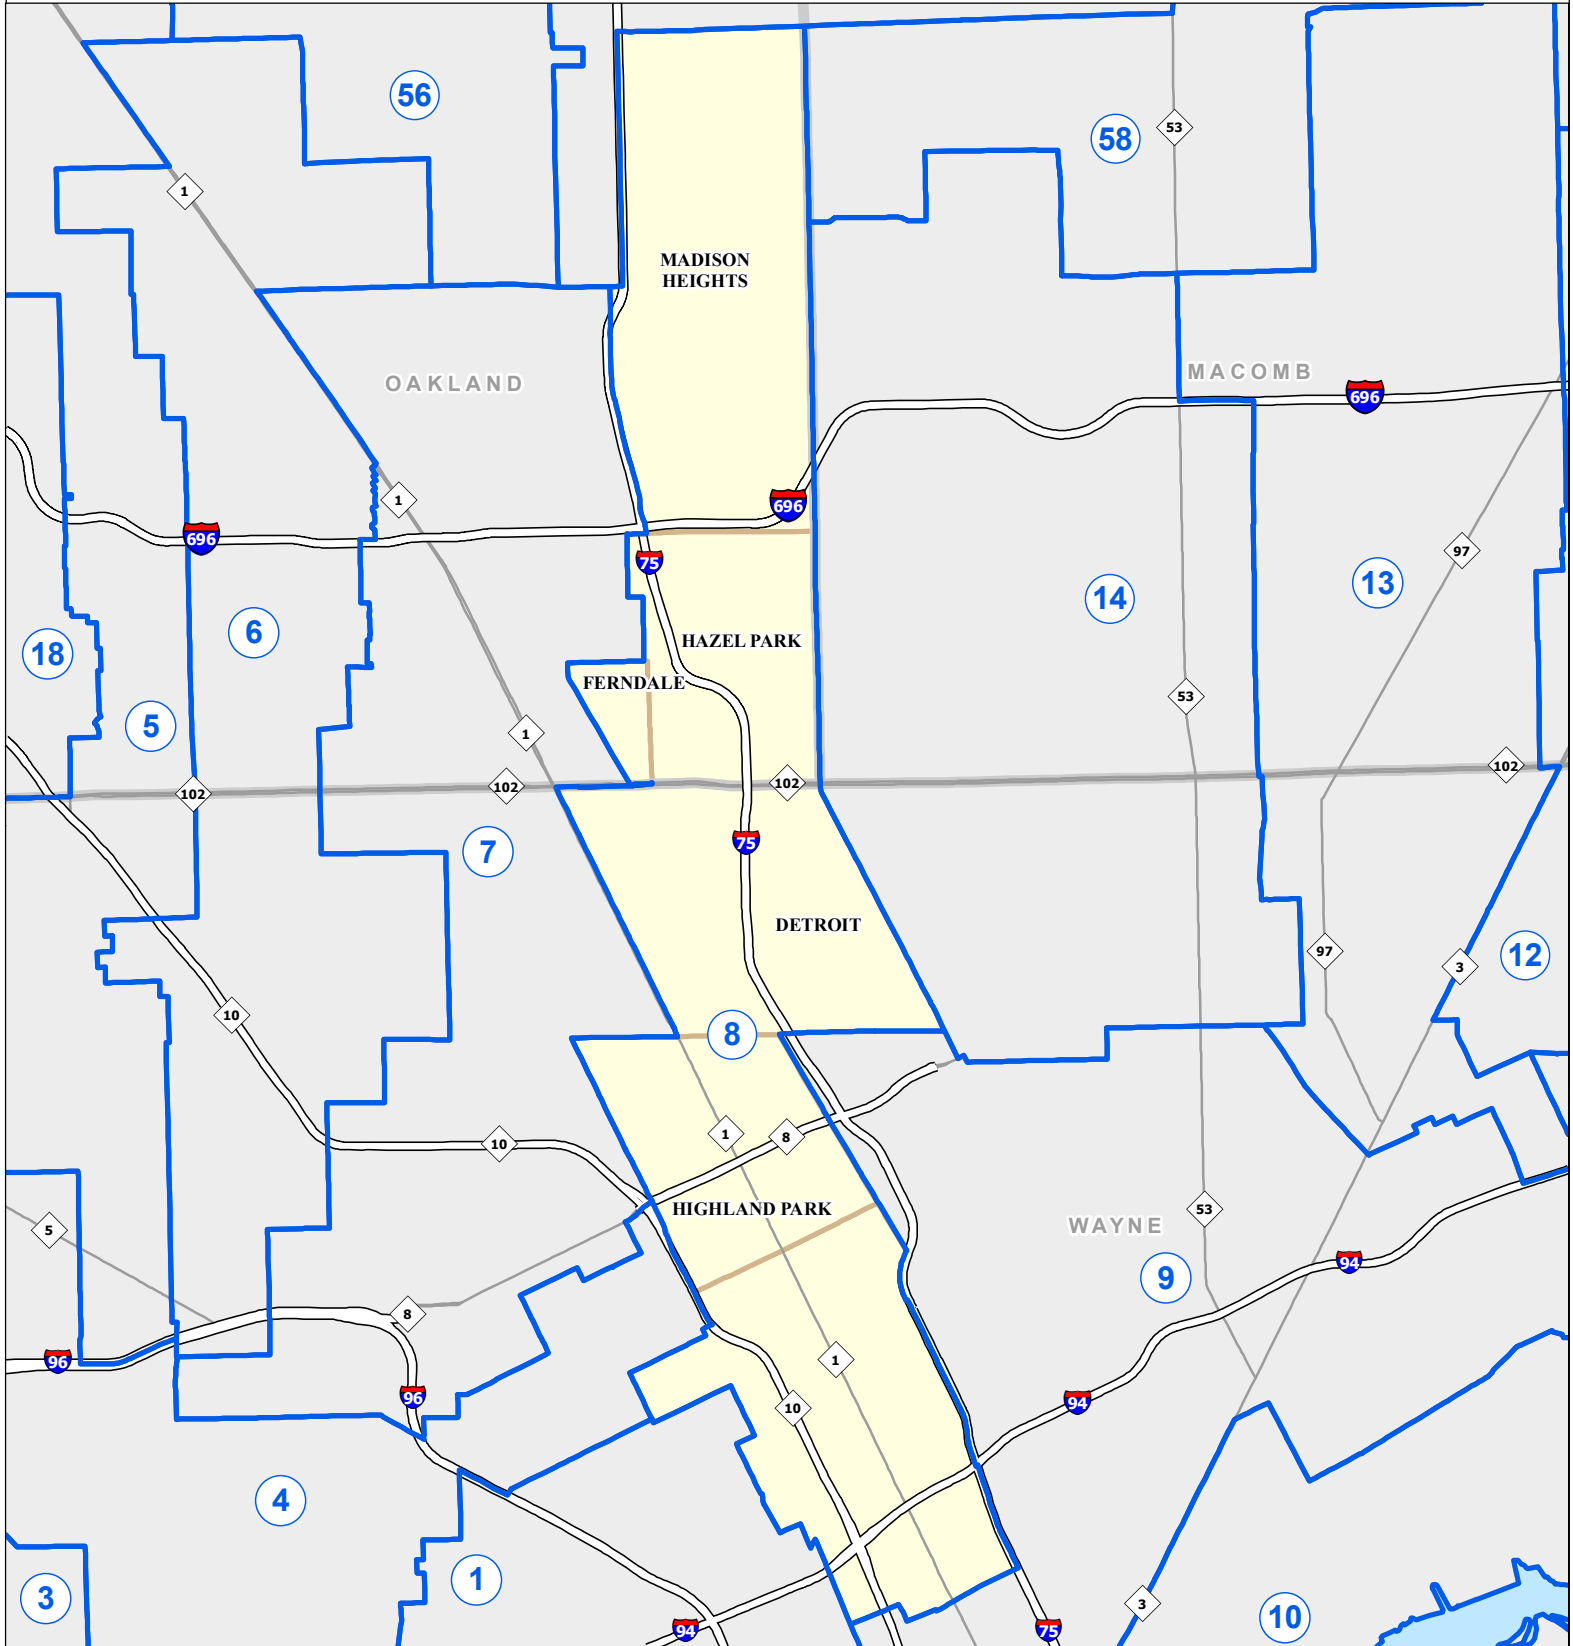

MICHIGAN STATE HOUSE DISTRICT 8 2021 Apportionment Plan

0 2.5 5 Miles

Source:
Base Map - Michigan Geographic Framework v17a, v20
House District Boundaries - 2021 Apportionment Plan as adopted by the
Michigan Independent Citizens Redistricting Commission on 12/28/2021
pursuant to its authority and duty in Article IV, Section 6 of the Michigan
Constitution of 1963

Legend					
	House District		County		Freeway
	City		Township		Highway

Michigan House of Representatives

District 8

Oakland County (part)
 Ferndale city (part)
 Hazel Park city
 Madison Heights city (part)
Wayne County (part)
 Detroit city (part)
 Highland Park city