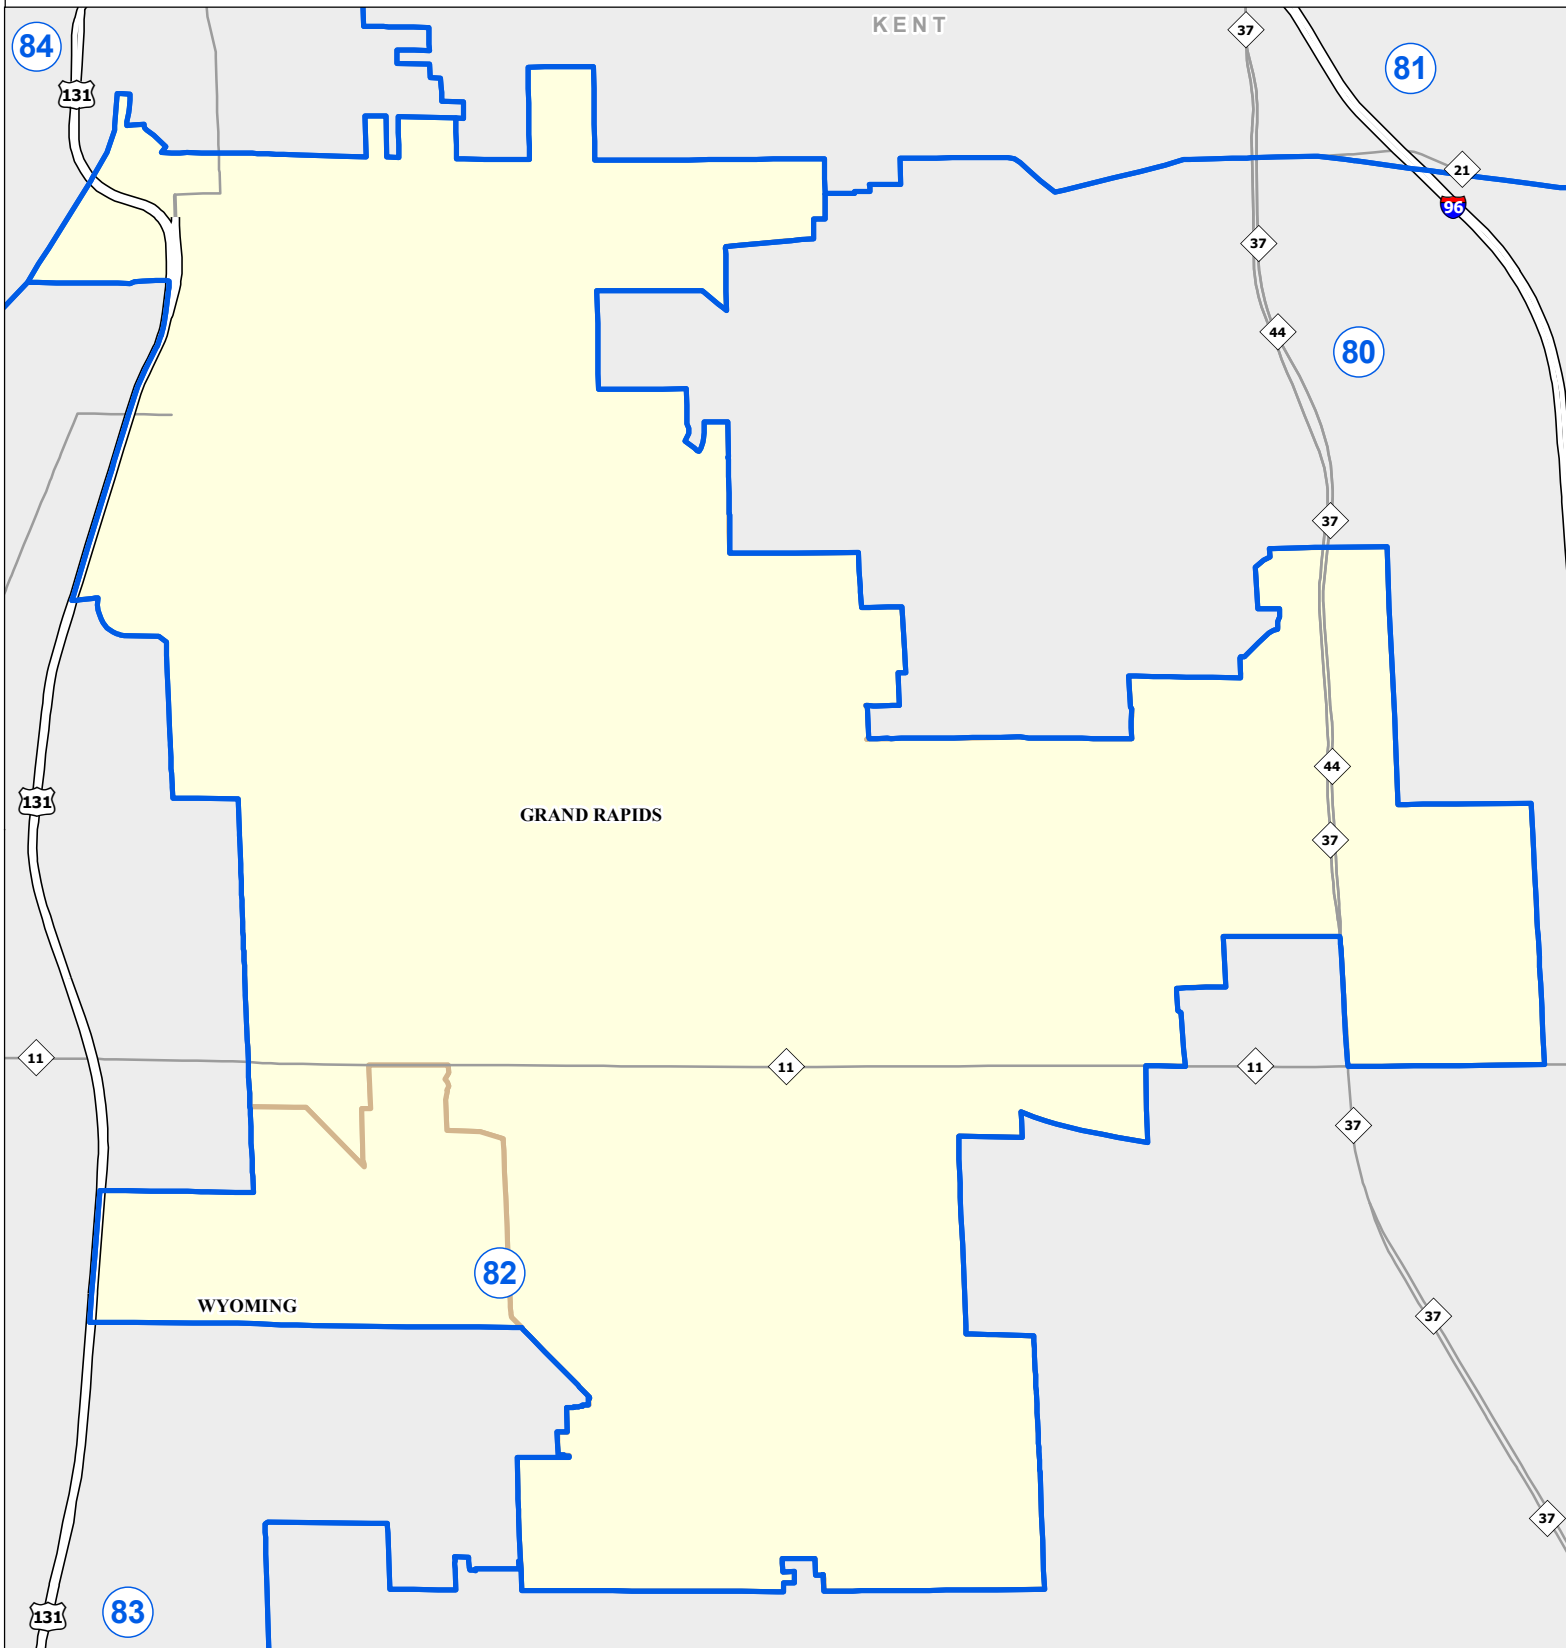

MICHIGAN STATE HOUSE DISTRICT 82

2021 Apportionment Plan

Source:
 Base Map - Michigan Geographic Framework v17a, v20
 House District Boundaries - 2021 Apportionment Plan as adopted by the
 Michigan Independent Citizens Redistricting Commission on 12/28/2021
 pursuant to its authority and duty in Article IV, Section 6 of the Michigan
 Constitution of 1963

Legend			
	House District		County
	City		Township
			Freeway
			Highway

Michigan House of Representatives

District 82

Kent County (part)

Grand Rapids city (part)

Wyoming city (part)

2021 Apportionment Plan as adopted by the Michigan Independent Citizens Redistricting Commission on 12/28/2021 pursuant to its authority and duty in Article IV, Section 6 of the Michigan Constitution of 1963.