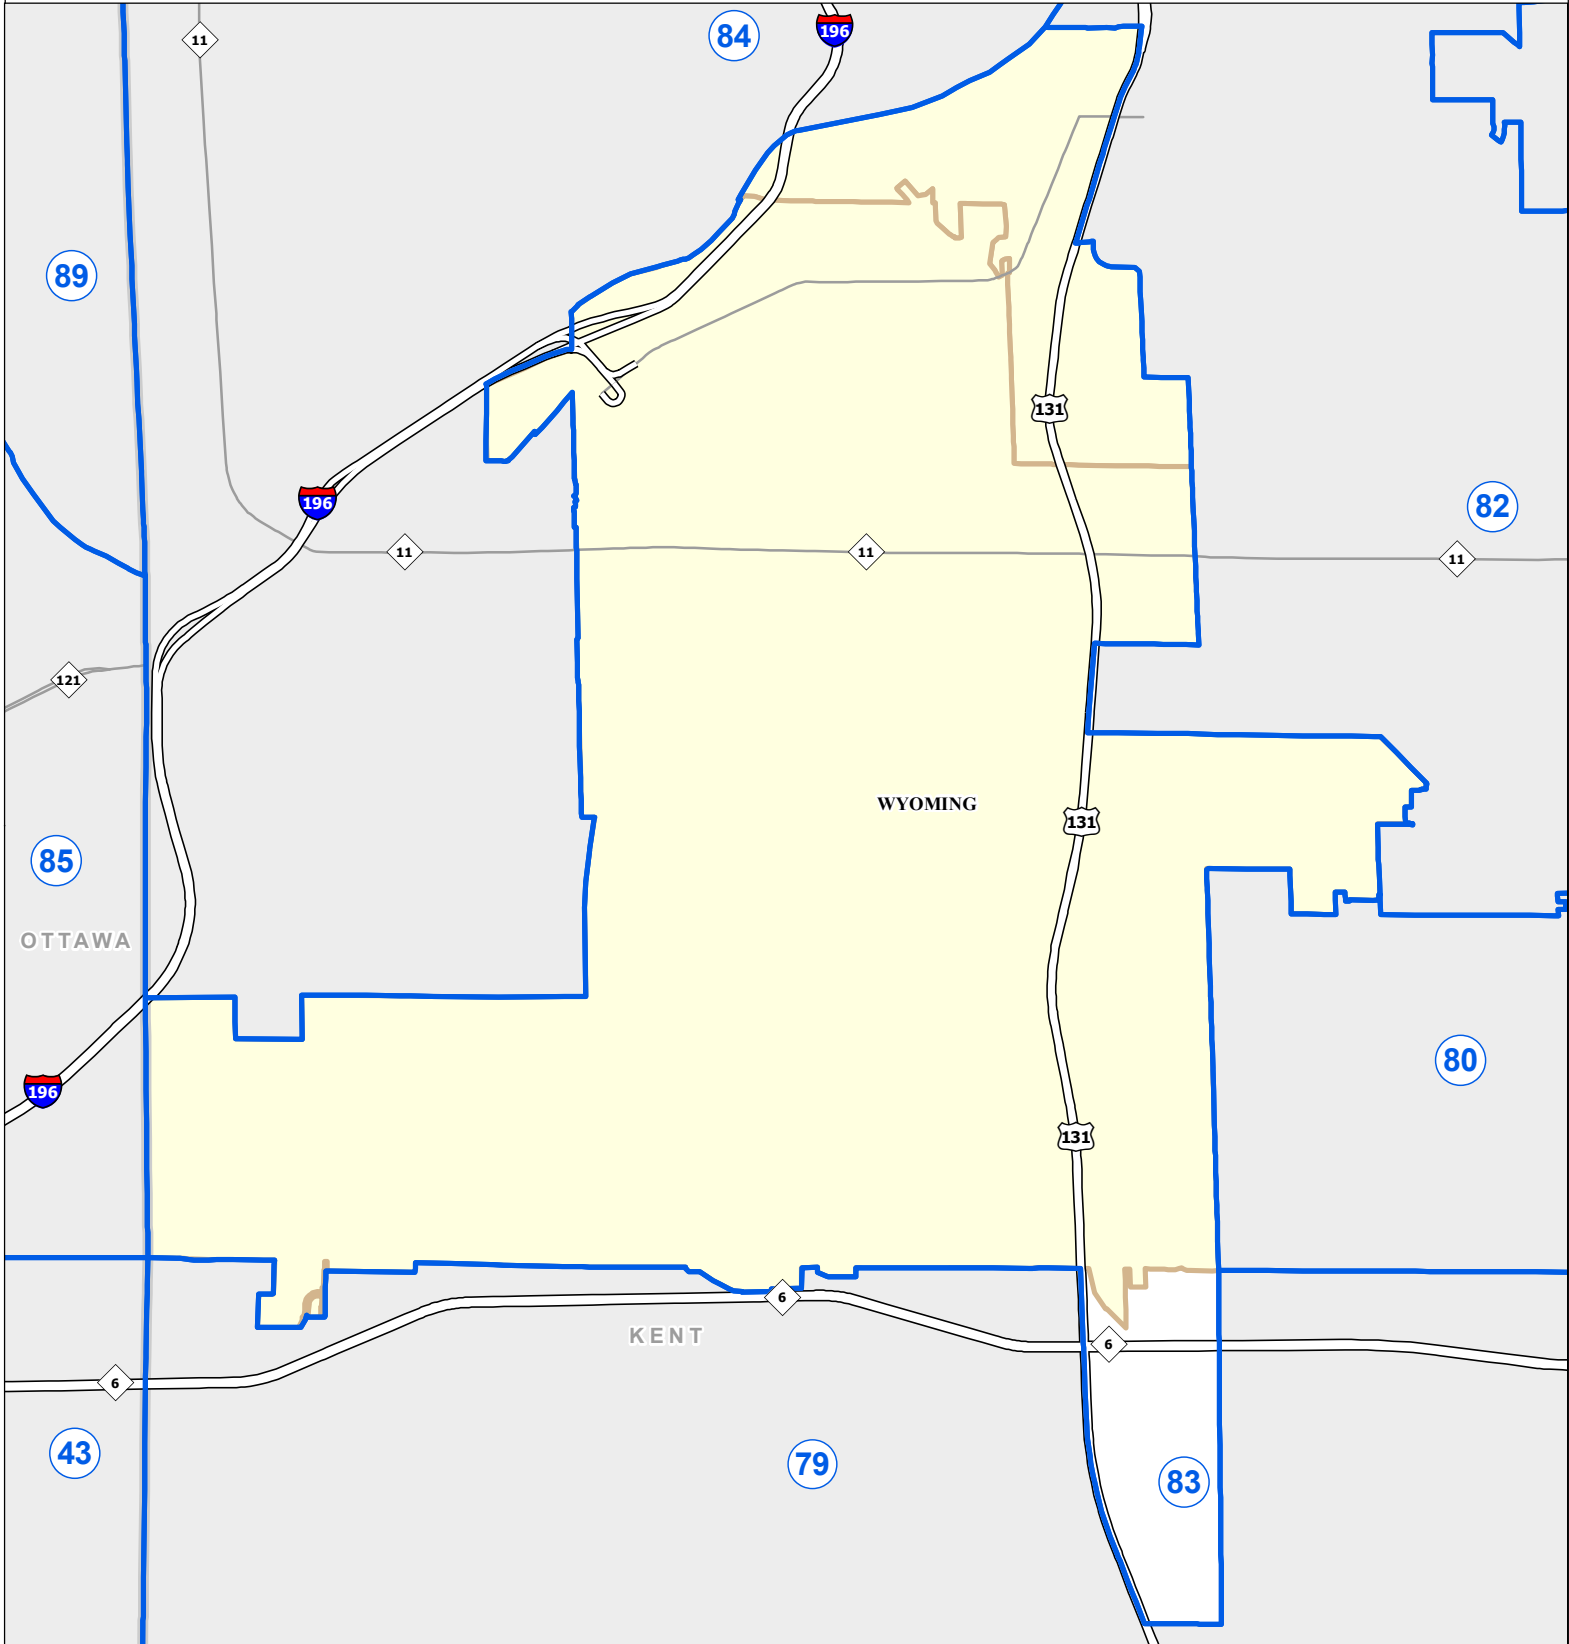

MICHIGAN STATE HOUSE DISTRICT 83

2021 Apportionment Plan

Source:
 Base Map - Michigan Geographic Framework v17a, v20
 House District Boundaries - 2021 Apportionment Plan as adopted by the
 Michigan Independent Citizens Redistricting Commission on 12/28/2021
 pursuant to its authority and duty in Article IV, Section 6 of the Michigan
 Constitution of 1963

Legend					
	House District		County		Freeway
	City		Township		Highway

Michigan House of Representatives

District 83

Kent County (part)

Byron Township (part)

Grand Rapids city (part)

Wyoming city (part)

2021 Apportionment Plan as adopted by the Michigan Independent Citizens Redistricting Commission on 12/28/2021 pursuant to its authority and duty in Article IV, Section 6 of the Michigan Constitution of 1963.