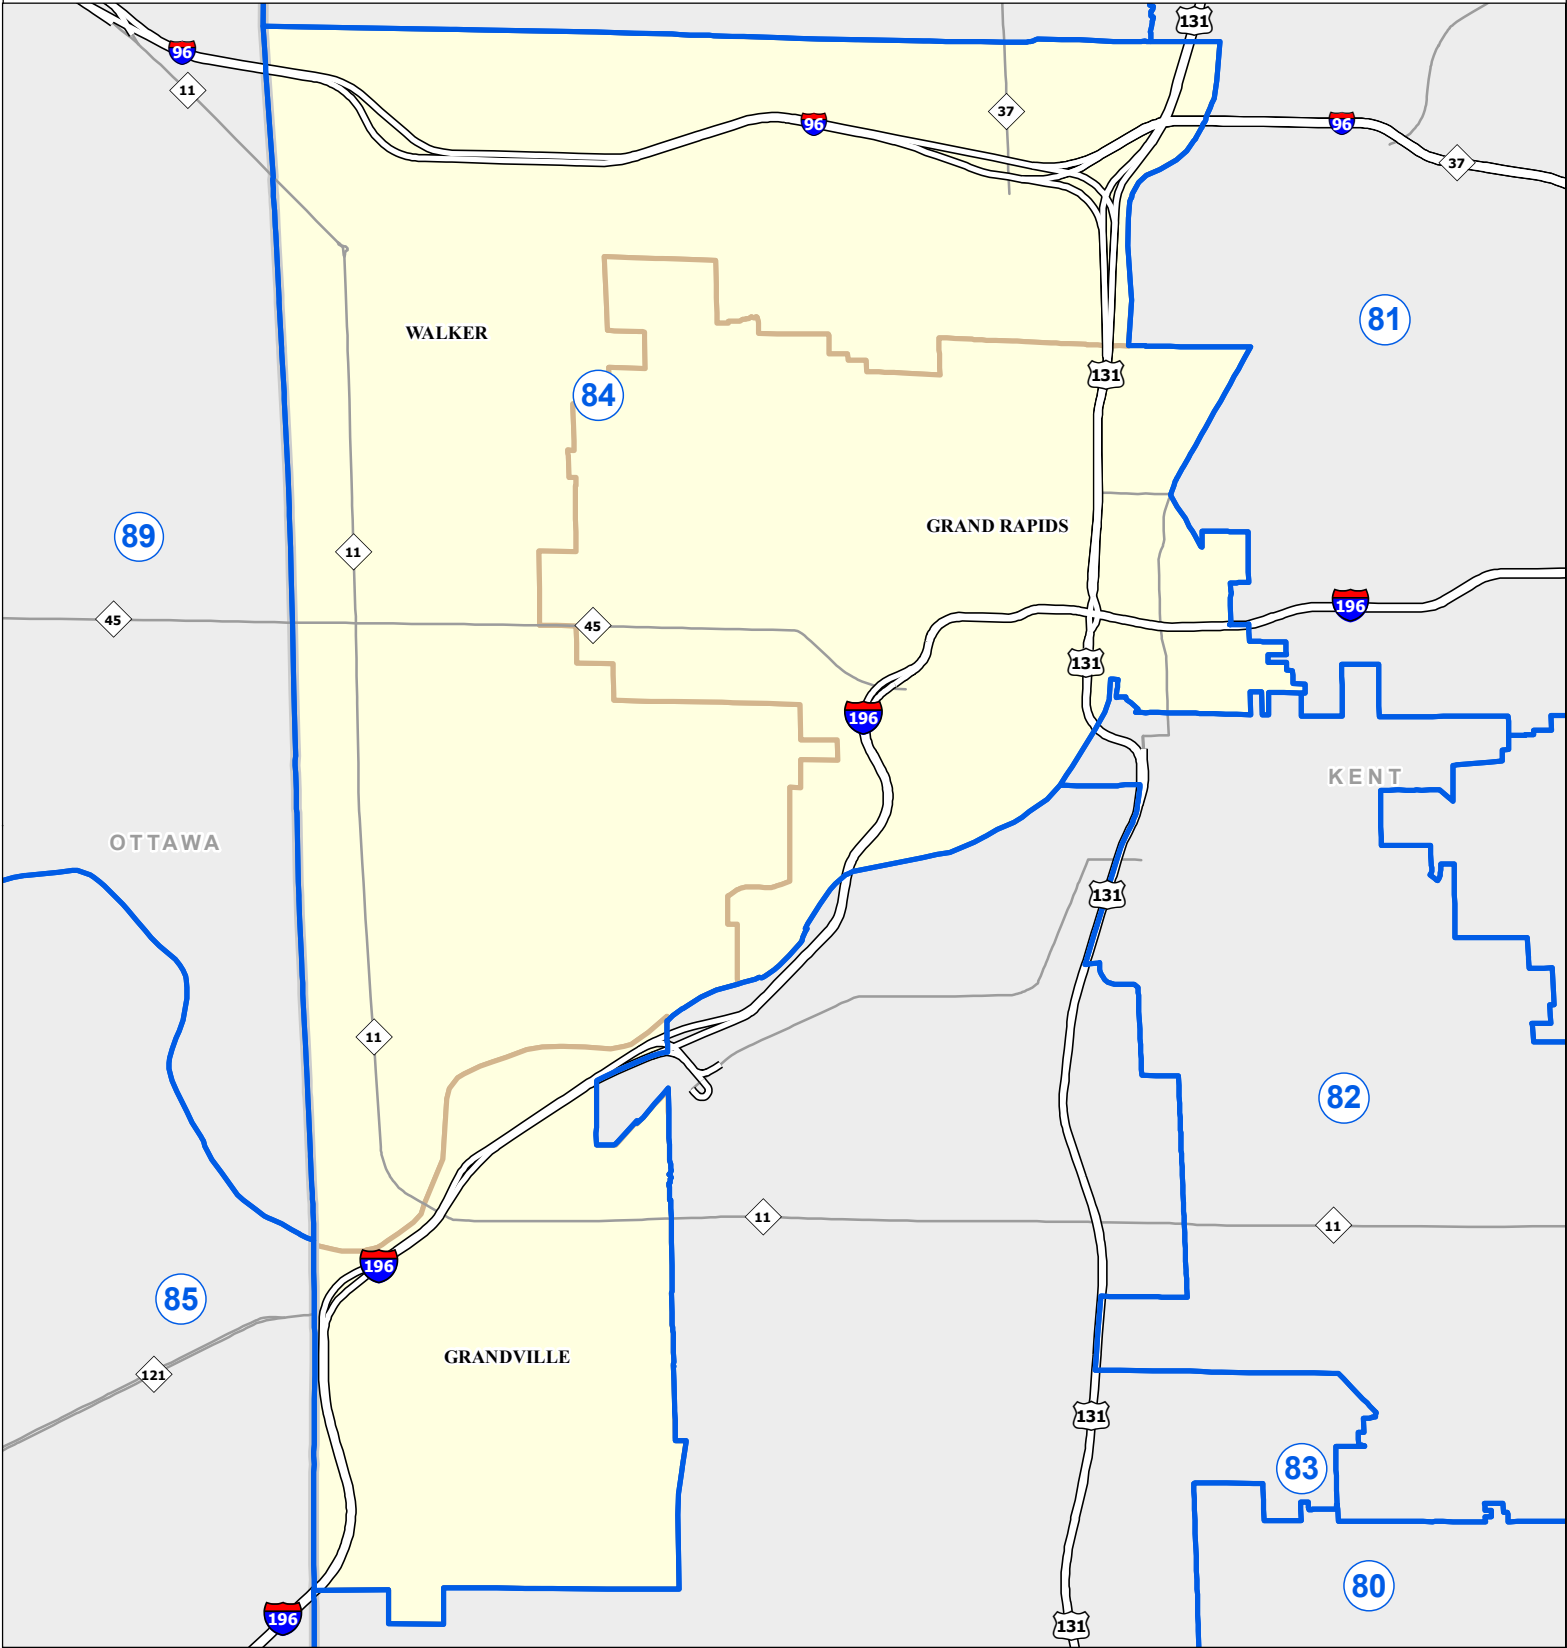

MICHIGAN STATE HOUSE DISTRICT 84

2021 Apportionment Plan

Source:
 Base Map - Michigan Geographic Framework v17a, v20
 House District Boundaries - 2021 Apportionment Plan as adopted by the
 Michigan Independent Citizens Redistricting Commission on 12/28/2021
 pursuant to its authority and duty in Article IV, Section 6 of the Michigan
 Constitution of 1963

Legend					
	House District		County		Freeway
	City		Township		Highway

Michigan House of Representatives

District 84

Kent County (part)

Grand Rapids city (part)

Grandville city

Walker city

2021 Apportionment Plan as adopted by the Michigan Independent Citizens Redistricting Commission on 12/28/2021 pursuant to its authority and duty in Article IV, Section 6 of the Michigan Constitution of 1963.