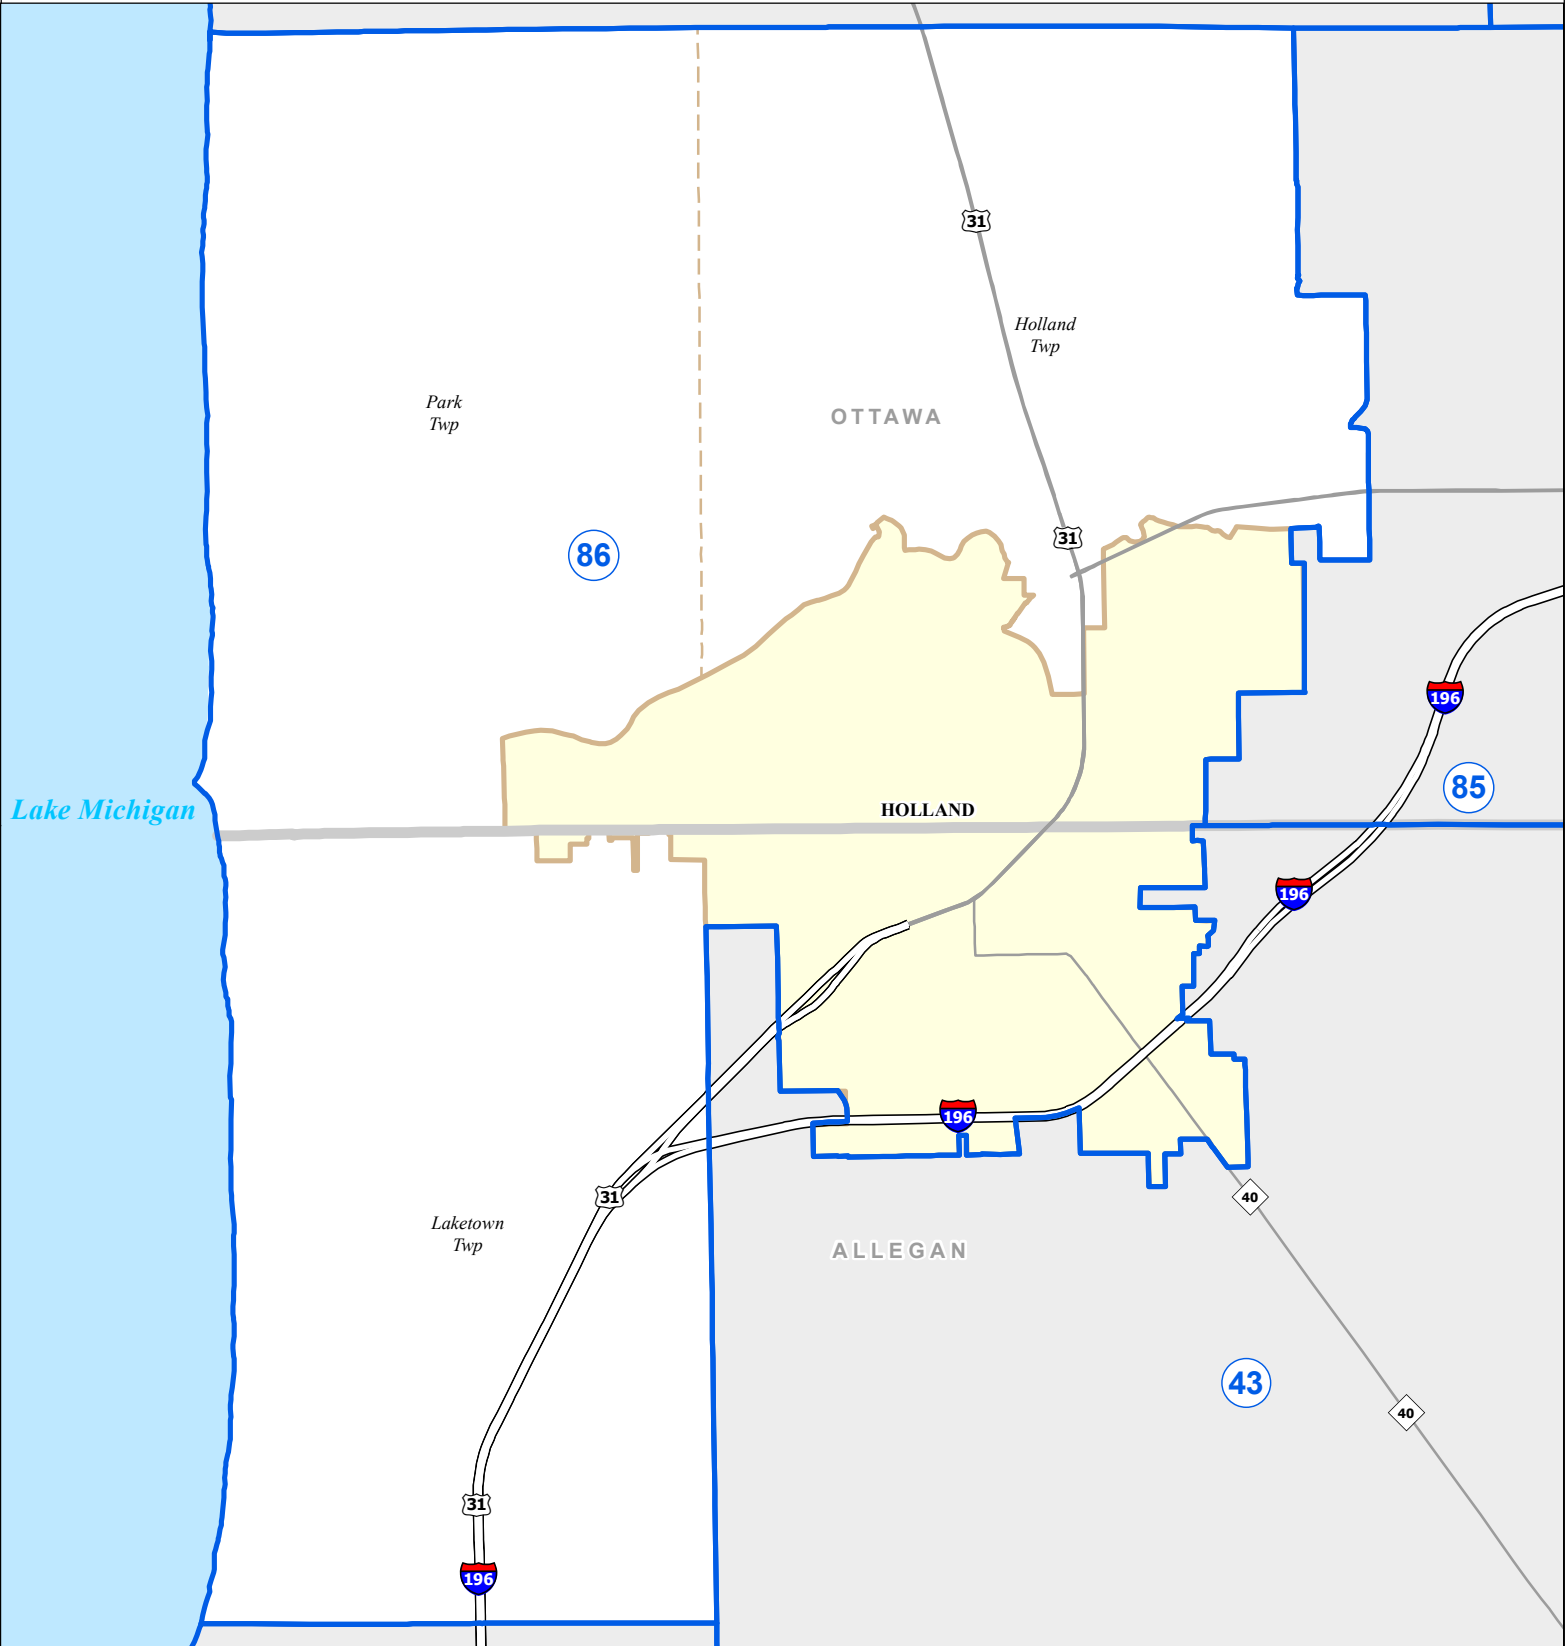

MICHIGAN STATE HOUSE DISTRICT 86

2021 Apportionment Plan

Source:
 Base Map - Michigan Geographic Framework v17a, v20
 House District Boundaries - 2021 Apportionment Plan as adopted by the
 Michigan Independent Citizens Redistricting Commission on 12/28/2021
 pursuant to its authority and duty in Article IV, Section 6 of the Michigan
 Constitution of 1963

Legend					
	House District		County		Freeway
	City		Township		Highway

Michigan House of Representatives

District 86

Allegan County (part)

Holland city (part)

Laketown Township

Ottawa County (part)

Holland city (part)

Holland Township (part)

Park Township

2021 Apportionment Plan as adopted by the Michigan Independent Citizens Redistricting Commission on 12/28/2021 pursuant to its authority and duty in Article IV, Section 6 of the Michigan Constitution of 1963.