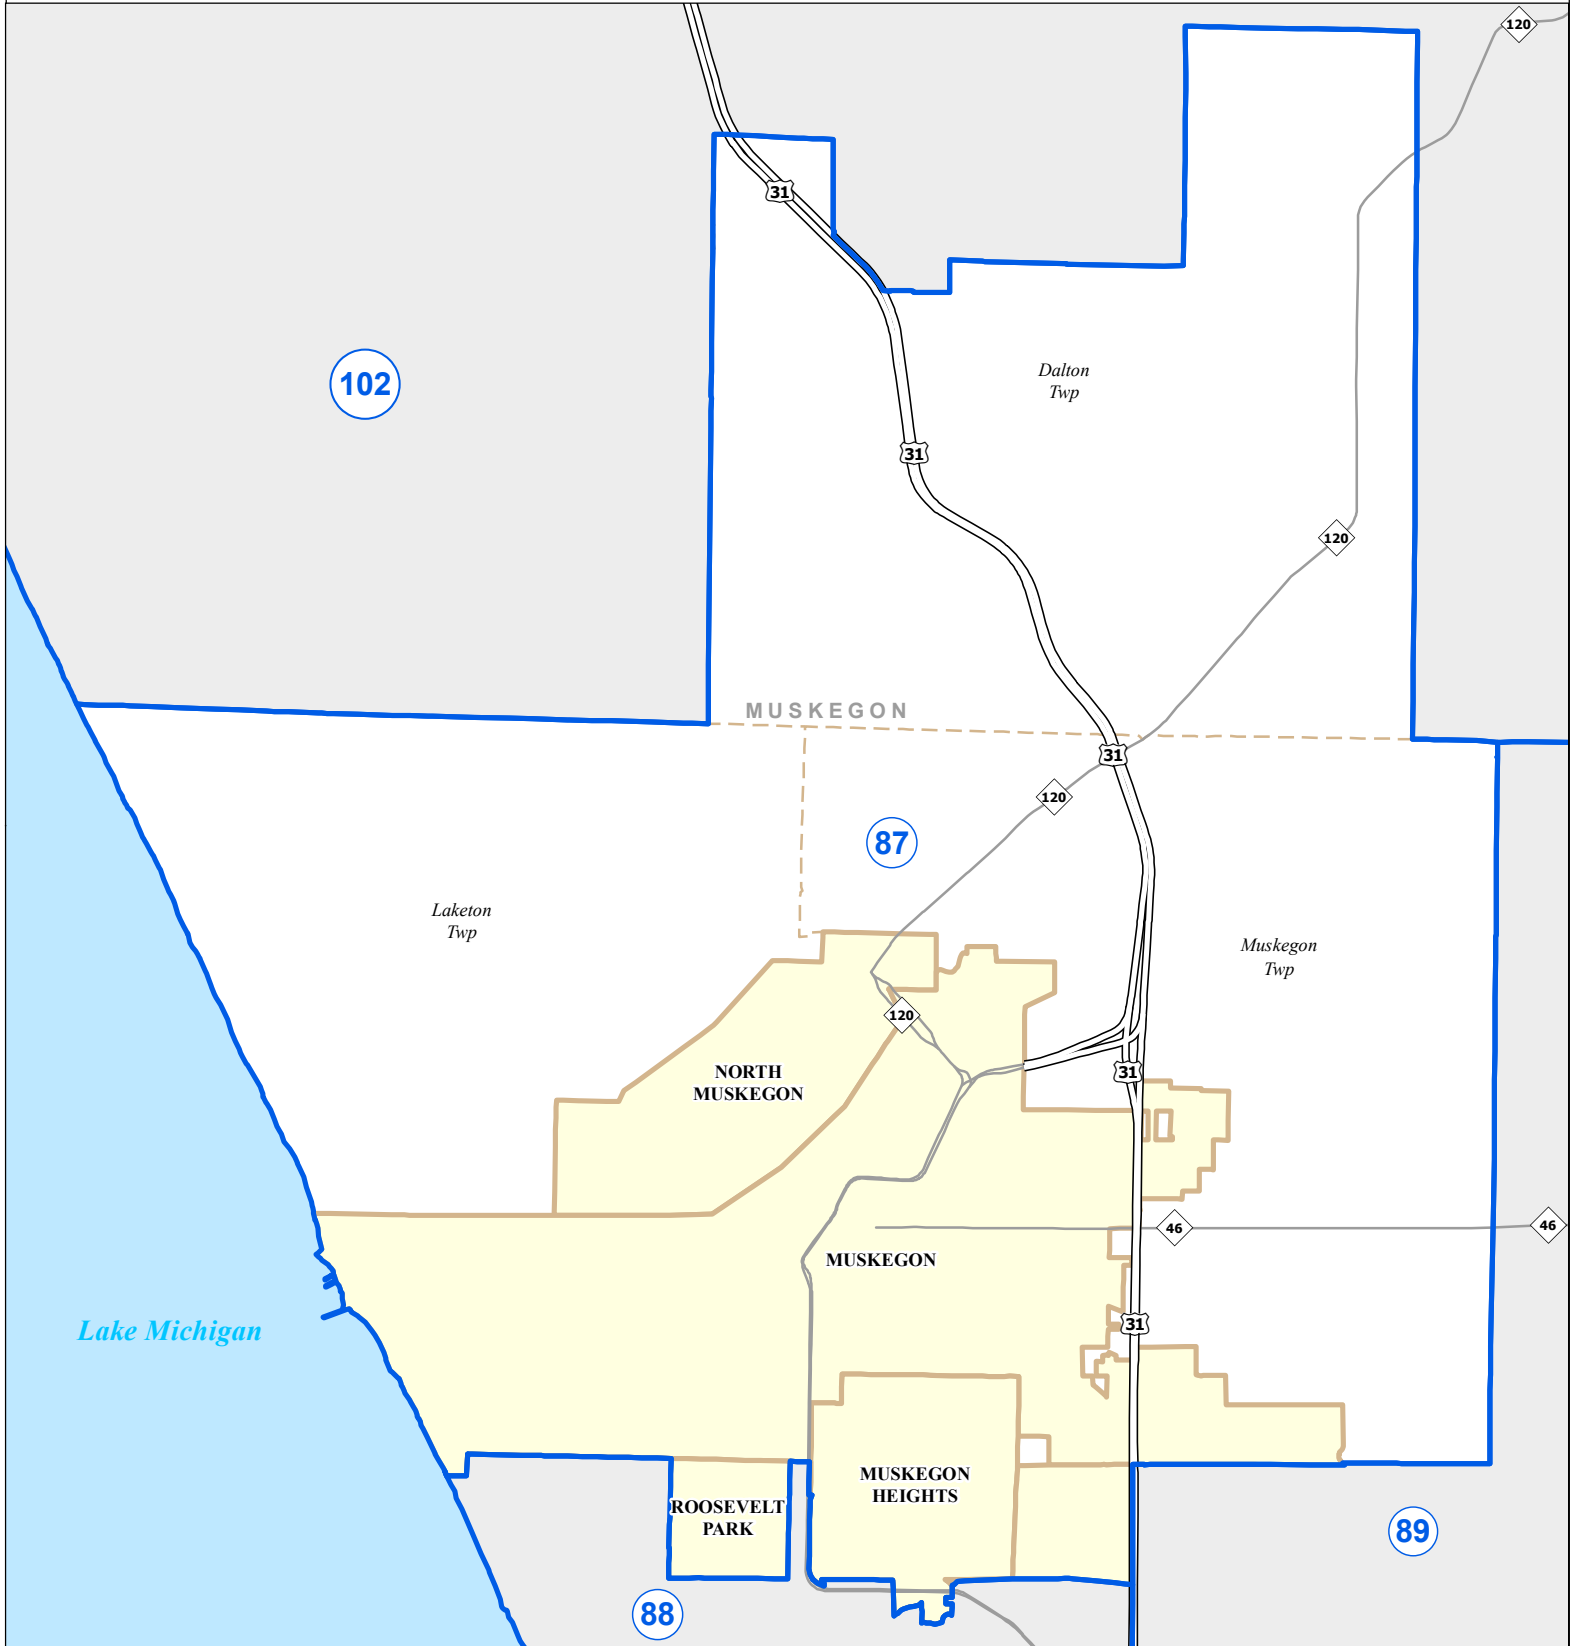

MICHIGAN STATE HOUSE DISTRICT 87 2021 Apportionment Plan

0 2.5 5 Miles

Source:
Base Map - Michigan Geographic Framework v17a, v20
House District Boundaries - 2021 Apportionment Plan as adopted by the
Michigan Independent Citizens Redistricting Commission on 12/28/2021
pursuant to its authority and duty in Article IV, Section 6 of the Michigan
Constitution of 1963

Legend					
	House District		County		Freeway
	City		Township		Highway

Michigan House of Representatives

District 87

Muskegon County (part)
Dalton Township (part)
Laketon Township
Muskegon city
Muskegon Township
Muskegon Heights city
North Muskegon city
Norton Shores city (part)
Roosevelt Park city

2021 Apportionment Plan as adopted by the Michigan Independent Citizens Redistricting Commission on 12/28/2021 pursuant to its authority and duty in Article IV, Section 6 of the Michigan Constitution of 1963.