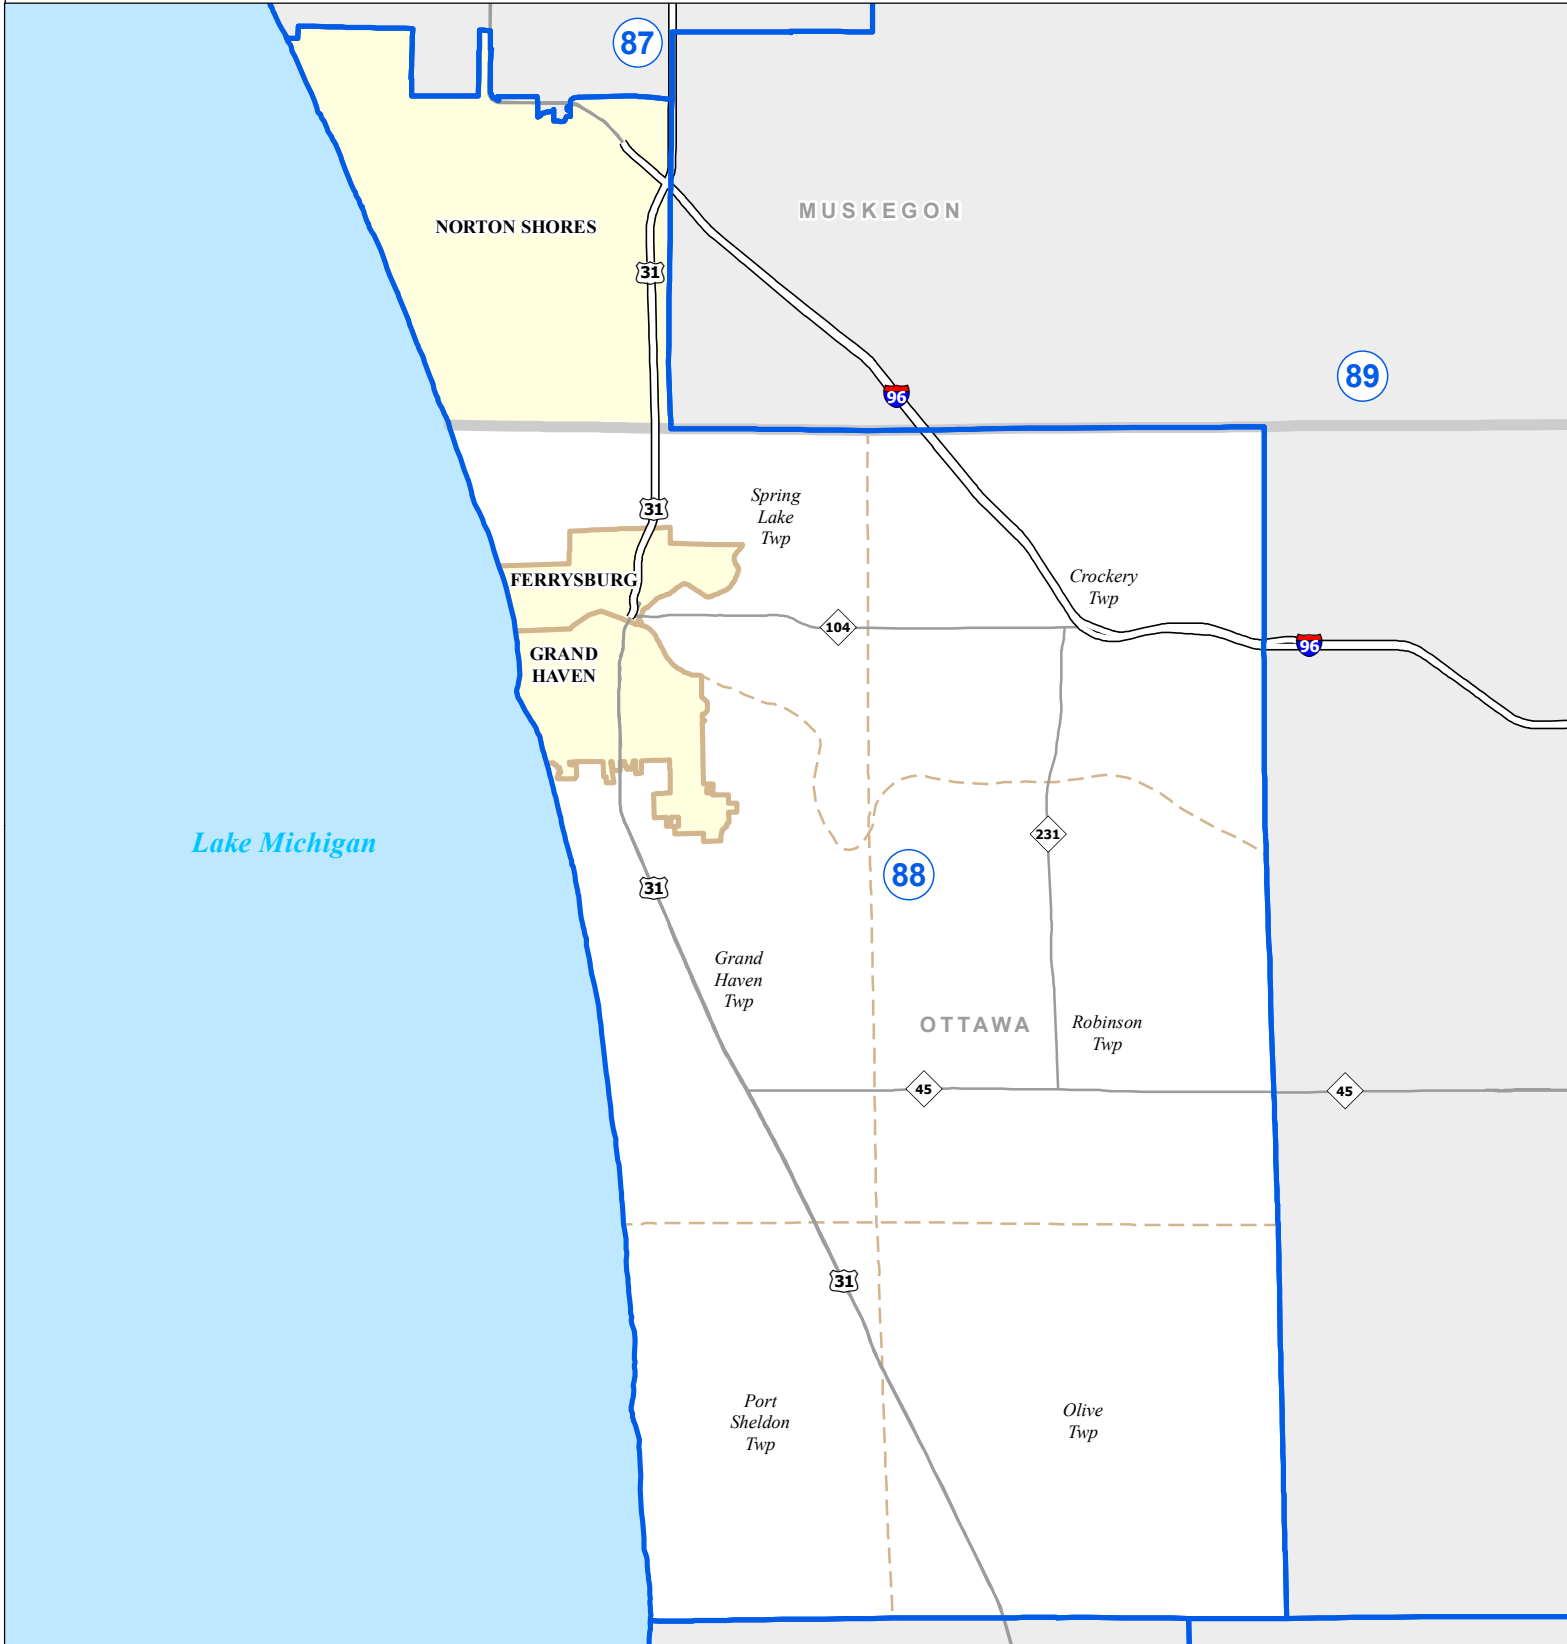

# MICHIGAN STATE HOUSE DISTRICT 88

## 2021 Apportionment Plan

0 2.5 5 Miles

Source:  
 Base Map - Michigan Geographic Framework v17a, v20  
 House District Boundaries - 2021 Apportionment Plan as adopted by the  
 Michigan Independent Citizens Redistricting Commission on 12/28/2021  
 pursuant to its authority and duty in Article IV, Section 6 of the Michigan  
 Constitution of 1963

Legend					
	House District		County		Freeway
	City		Township		Highway

## **District 88**

Muskegon County (part)  
Norton Shores city (part)  
Ottawa County (part)  
Crockery Township  
Ferrysburg city  
Grand Haven city  
Grand Haven Township  
Olive Township  
Port Sheldon Township  
Robinson Township  
Spring Lake Township