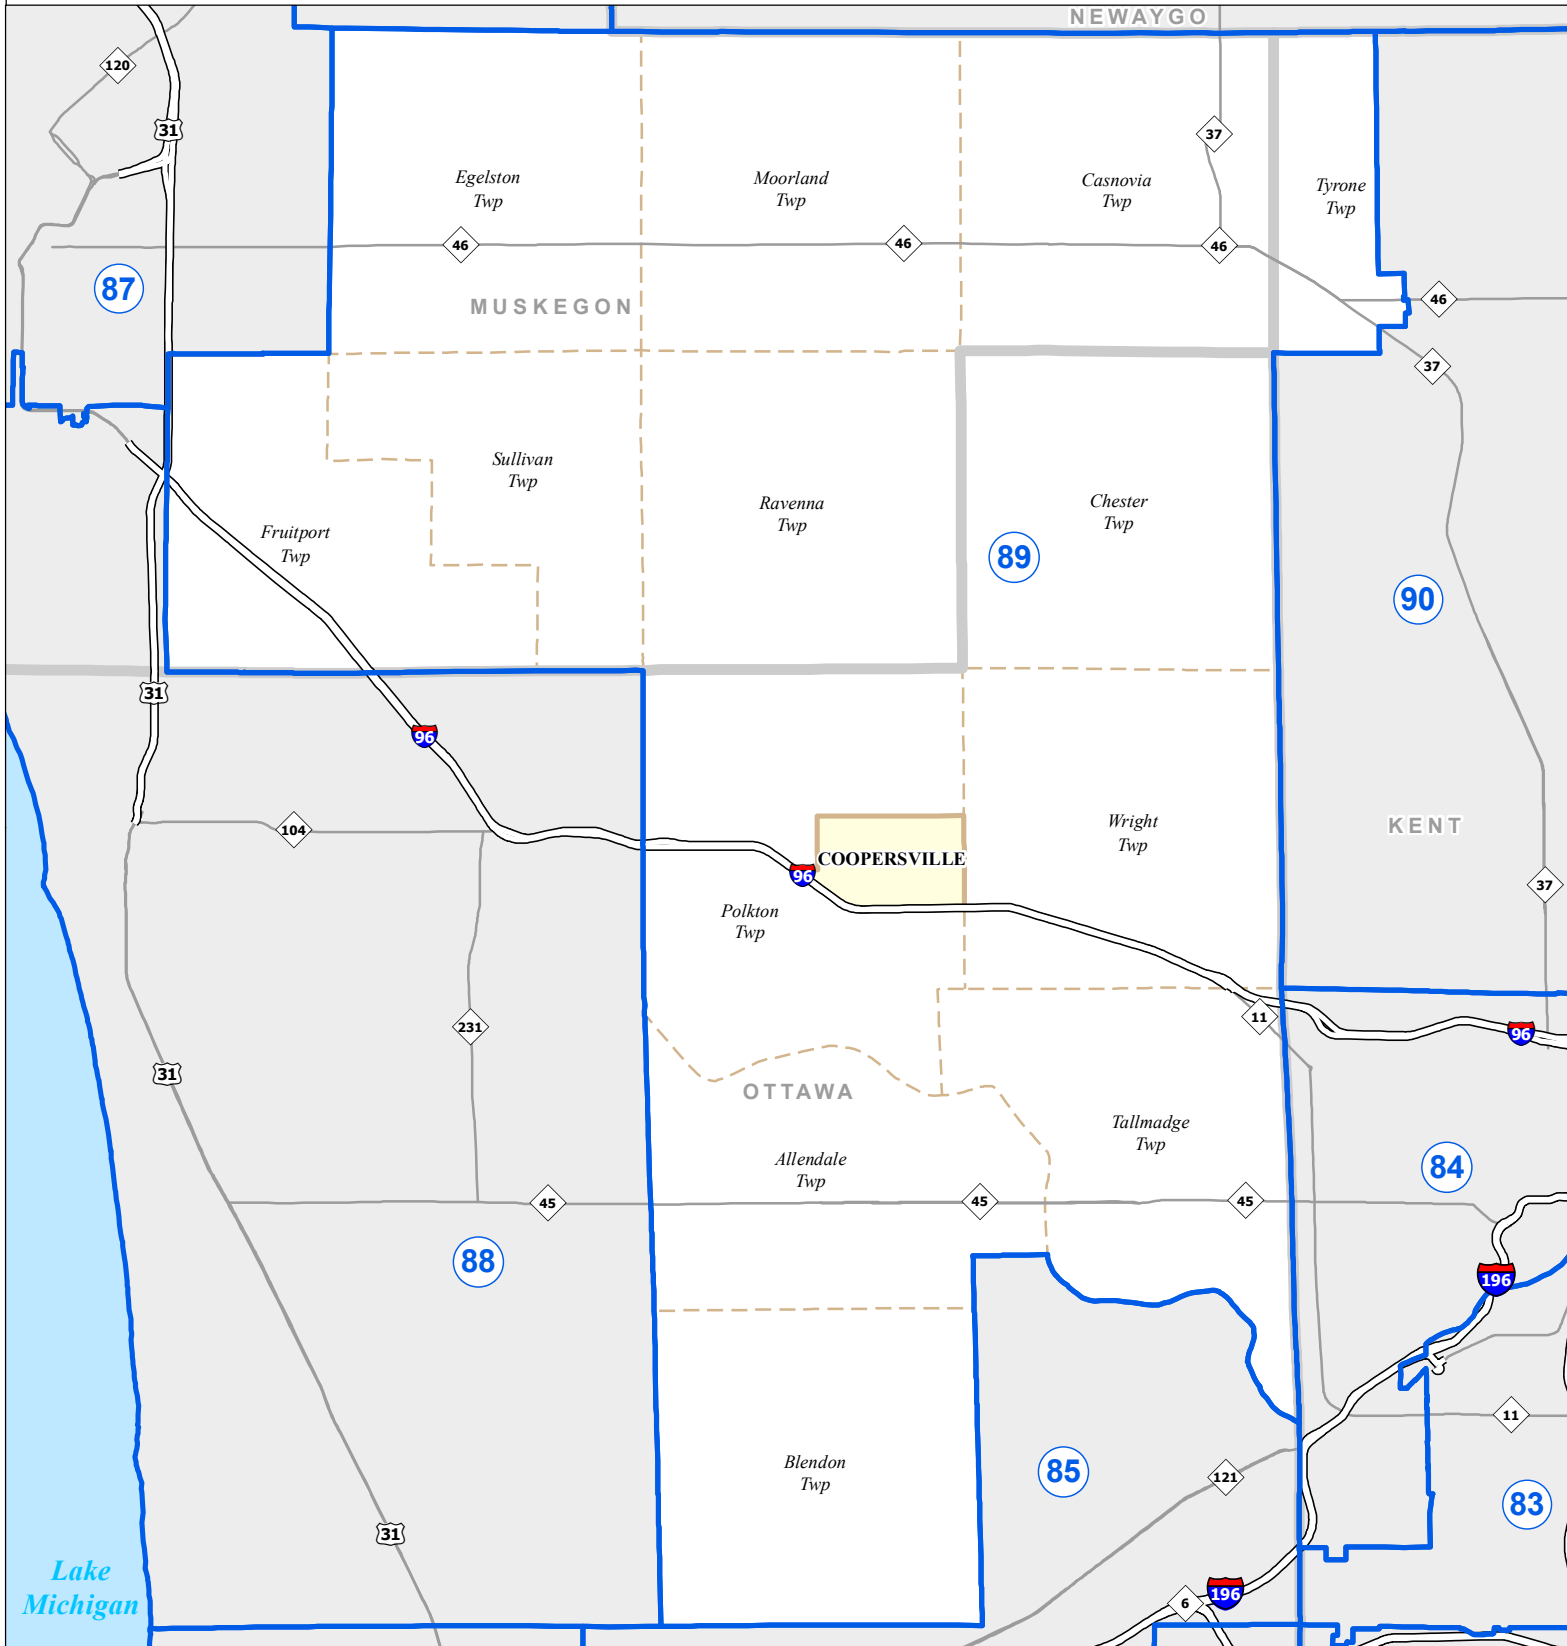

# MICHIGAN STATE HOUSE DISTRICT 89

## 2021 Apportionment Plan

0 2.5 5 Miles

Source:  
 Base Map - Michigan Geographic Framework v17a, v20  
 House District Boundaries - 2021 Apportionment Plan as adopted by the  
 Michigan Independent Citizens Redistricting Commission on 12/28/2021  
 pursuant to its authority and duty in Article IV, Section 6 of the Michigan  
 Constitution of 1963

Legend					
	House District		County		Freeway
	City		Township		Highway

## **District 89**

Kent County (part)

    Tyrone Township (part)

Muskegon County (part)

    Casnovia Township

    Egelston Township

    Fruitport Township

    Moorland Township