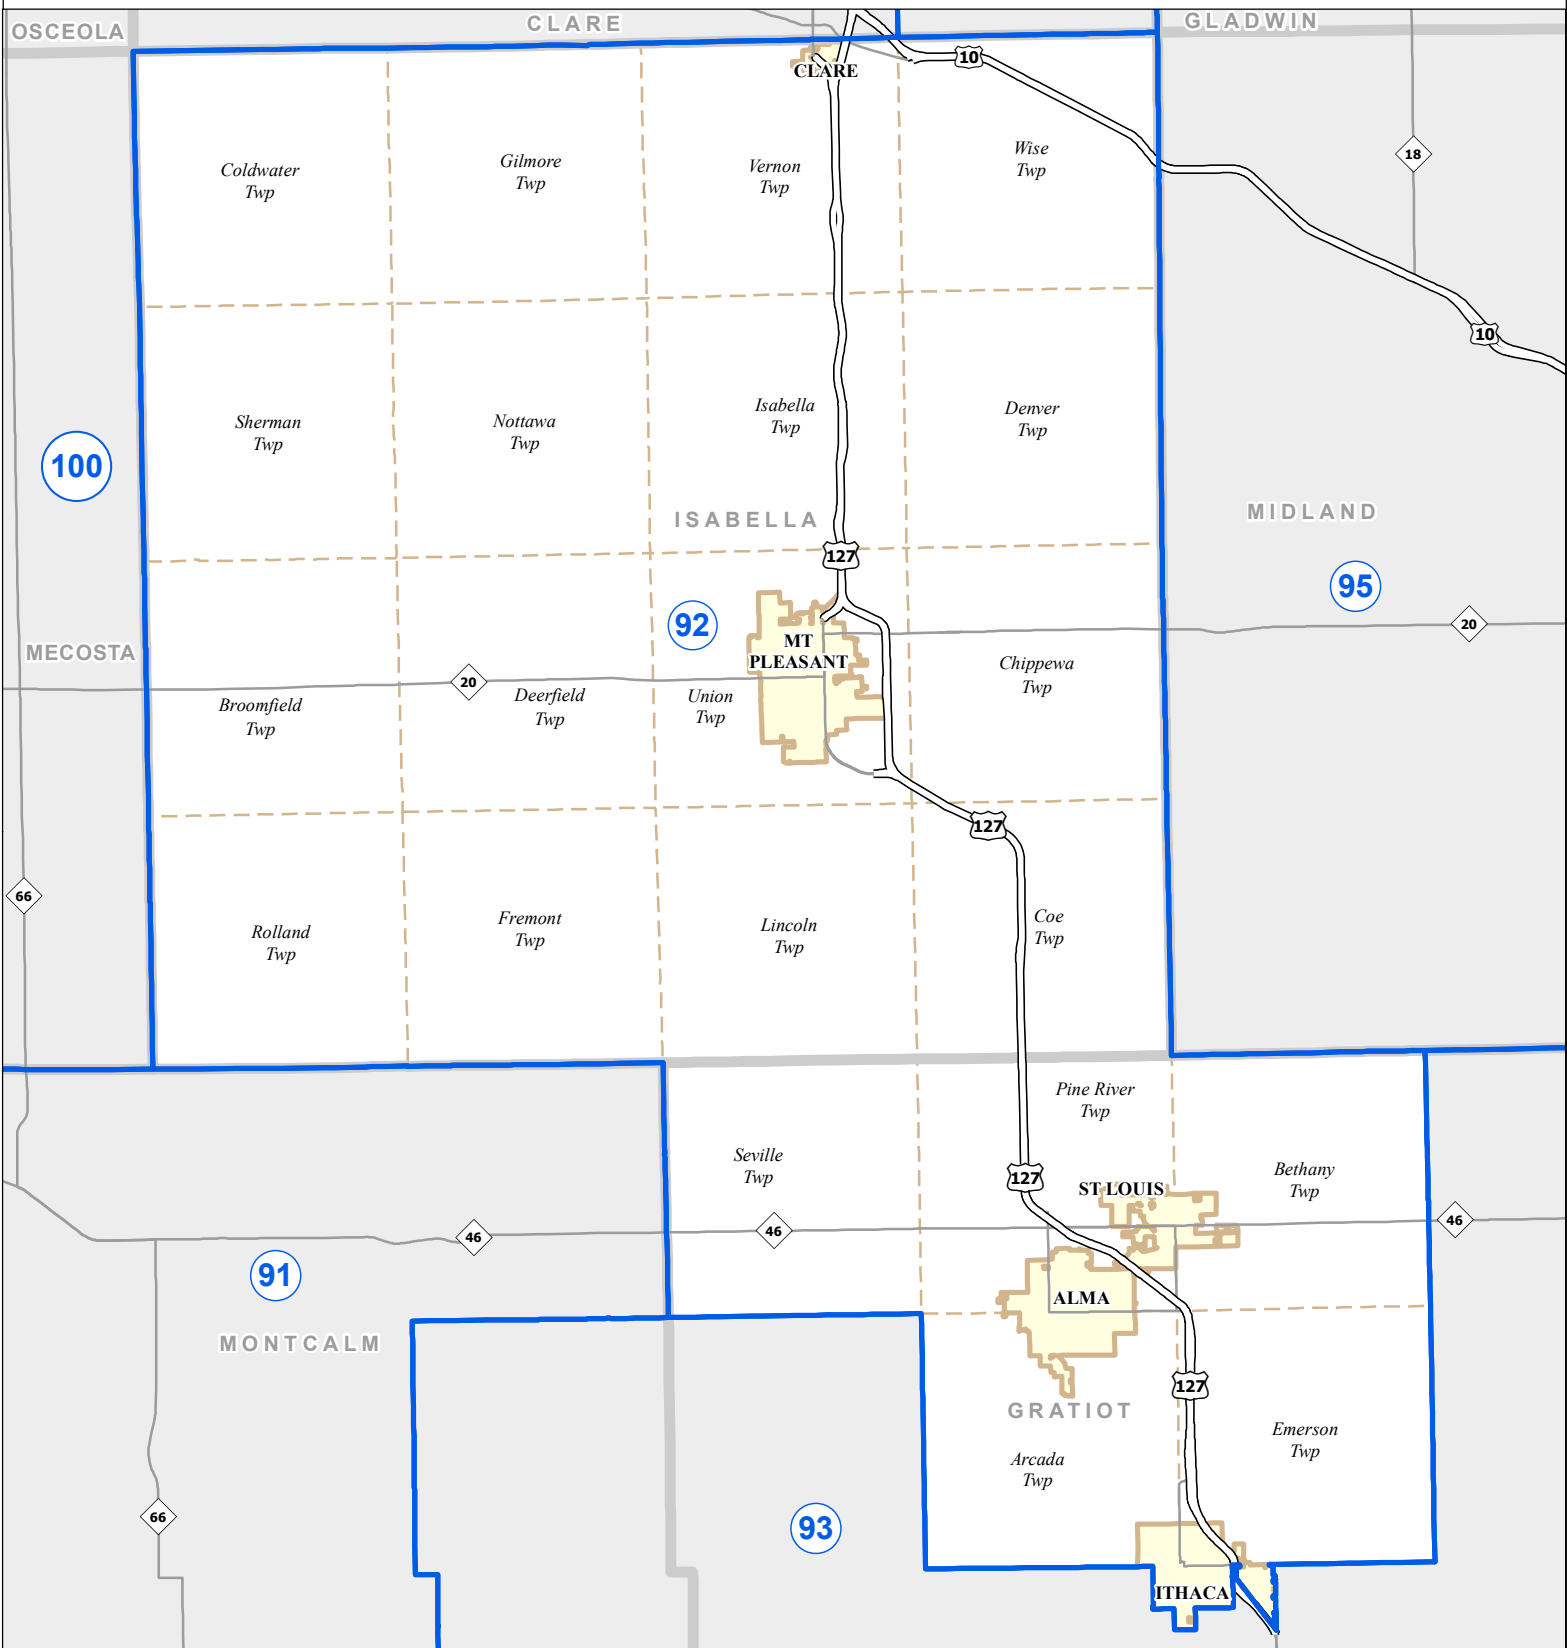

MICHIGAN STATE HOUSE DISTRICT 92

2021 Apportionment Plan

Source:
 Base Map - Michigan Geographic Framework v17a, v20
 House District Boundaries - 2021 Apportionment Plan as adopted by the
 Michigan Independent Citizens Redistricting Commission on 12/28/2021
 pursuant to its authority and duty in Article IV, Section 6 of the Michigan
 Constitution of 1963

Legend					
	House District		County		Freeway
	City		Township		Highway

Michigan House of Representatives

District 92

Gratiot County (part)

Alma city

Arcada Township

Bethany Township

Emerson Township

Ithaca city

North Star Township (part)

Pine River Township

St Louis city

Seville Township

Isabella County

2021 Apportionment Plan as adopted by the Michigan Independent Citizens Redistricting Commission on 12/28/2021 pursuant to its authority and duty in Article IV, Section 6 of the Michigan Constitution of 1963.